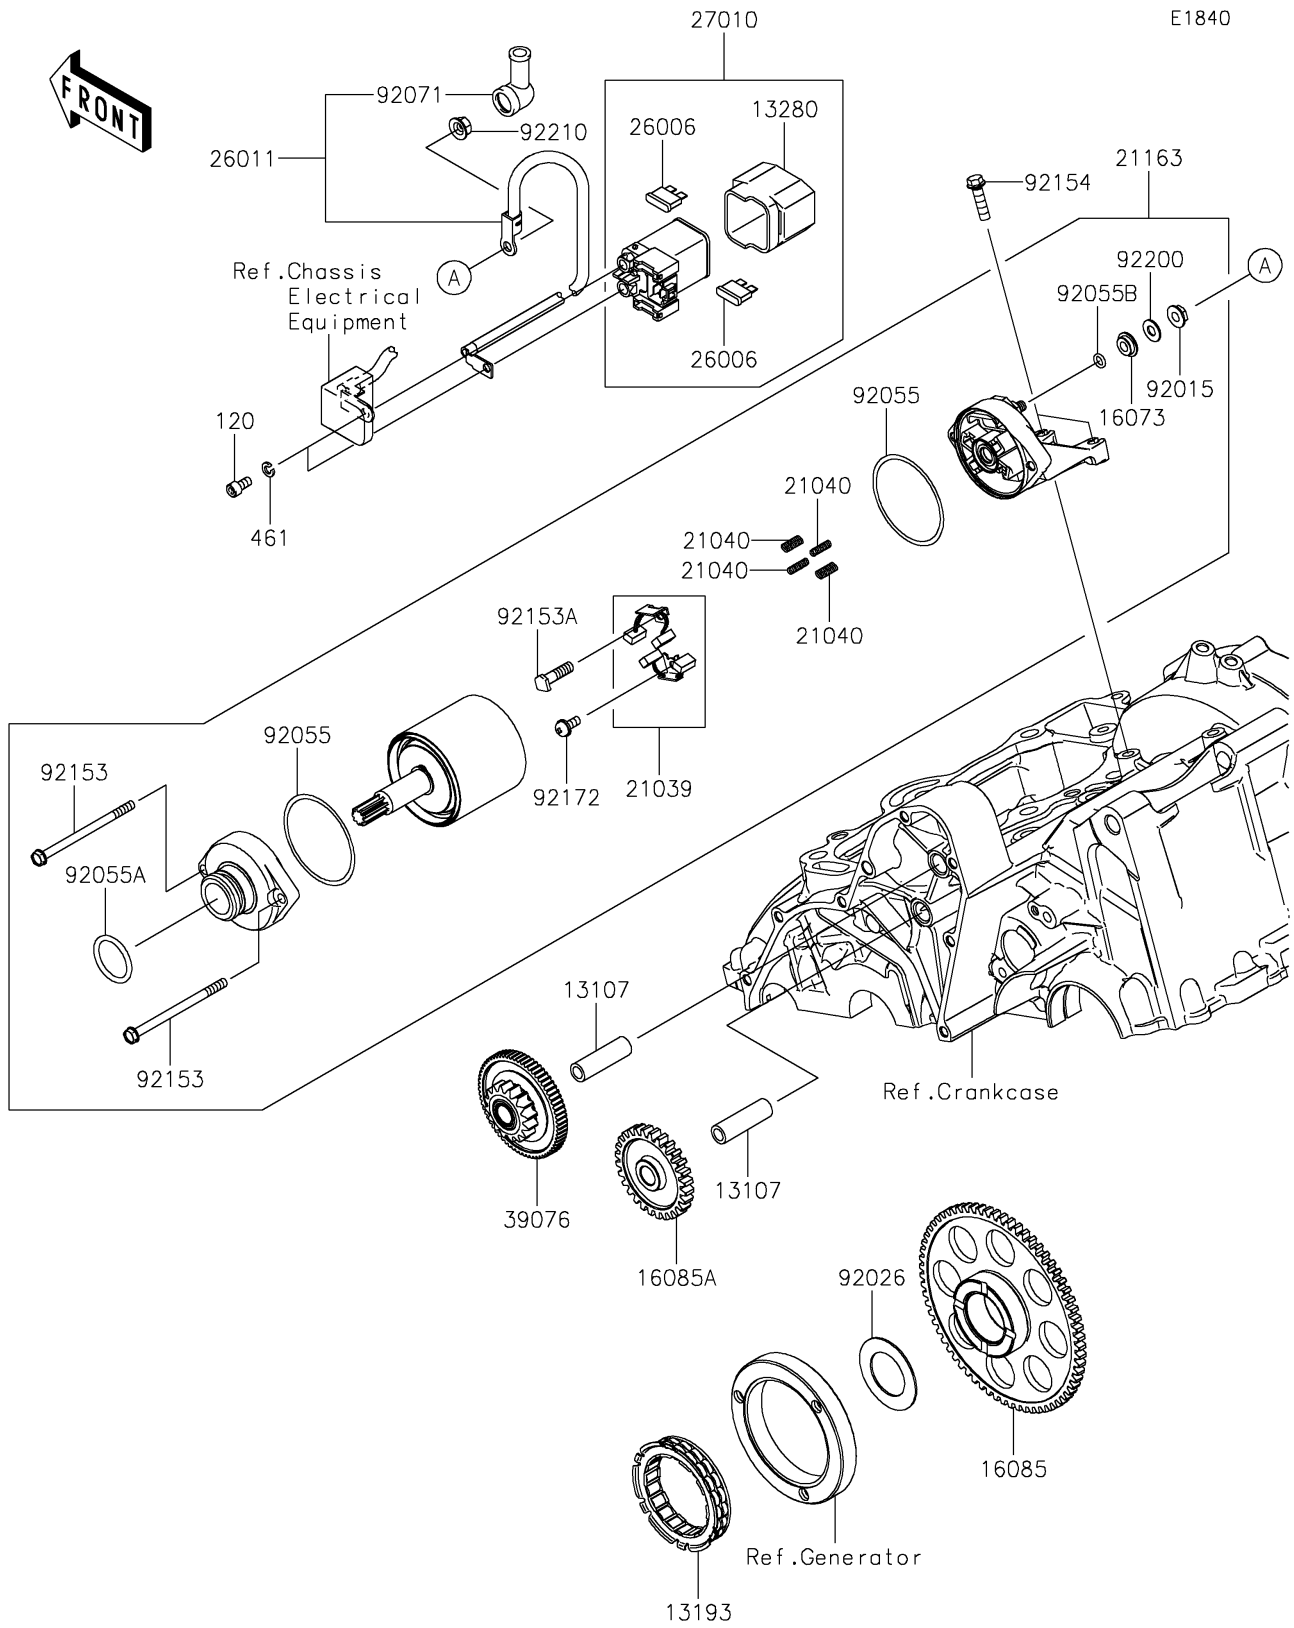

2024 Versys 650 PARTS DIAGRAM

Starter Motor

2024 Versys 650 PARTS LIST

Starter Motor

ITEM NAME	PART NUMBER	QUANTITY
SHAFT,IDLE GEAR (Ref # 13107)	13107-1106	2
CLUTCH-ASSY-ONEWAY (Ref # 13193)	13193-0006	1
HOLDER (Ref # 13280)	13280-0301	1
INSULATOR (Ref # 16073)	16073-0053	1
GEAR,67T (Ref # 16085)	16085-0076	1
GEAR,IDLE,28T (Ref # 16085A)	16085-0148	1
BRUSH,CARBON (Ref # 21039)	21039-0004	1
SPRING-BRUSH (Ref # 21040)	21040-0003	4
STARTER-ELECTRIC (Ref # 21163)	21163-0746	1
FUSE,BLADE,30A,GREEN (Ref # 26006)	26006-1006	2
WIRE-LEAD (Ref # 26011)	26011-0873	1
SWITCH,MAGNETIC (Ref # 27010)	27010-0099	1
LIMITER,16T&66T (Ref # 39076)	39076-0034	1
NUT,STARTER MOTOR (Ref # 92015)	92015-1476	1
SPACER,29.1X47.5X1.2 (Ref # 92026)	92026-087	1
RING-O (Ref # 92055)	92055-0136	2
RING-O (Ref # 92055A)	92055-1276	1
RING-O,4.5X2.0 (Ref # 92055B)	92055-1370	1
GROMMET (Ref # 92071)	92071-0024	1
BOLT (Ref # 92153)	92153-1850	2
BOLT (Ref # 92153A)	92153-1866	1
BOLT,FLANGED,6X22 (Ref # 92154)	92154-0504	2
SCREW (Ref # 92172)	92172-0334	1
WASHER (Ref # 92200)	92200-0386	1
NUT,6MM (Ref # 92210)	92210-0188	1
BOLT-SOCKET,6X10 (Ref # 120)	120CB0610	2
WASHER-SPRING,6MM (Ref # 461)	461DB0600	2