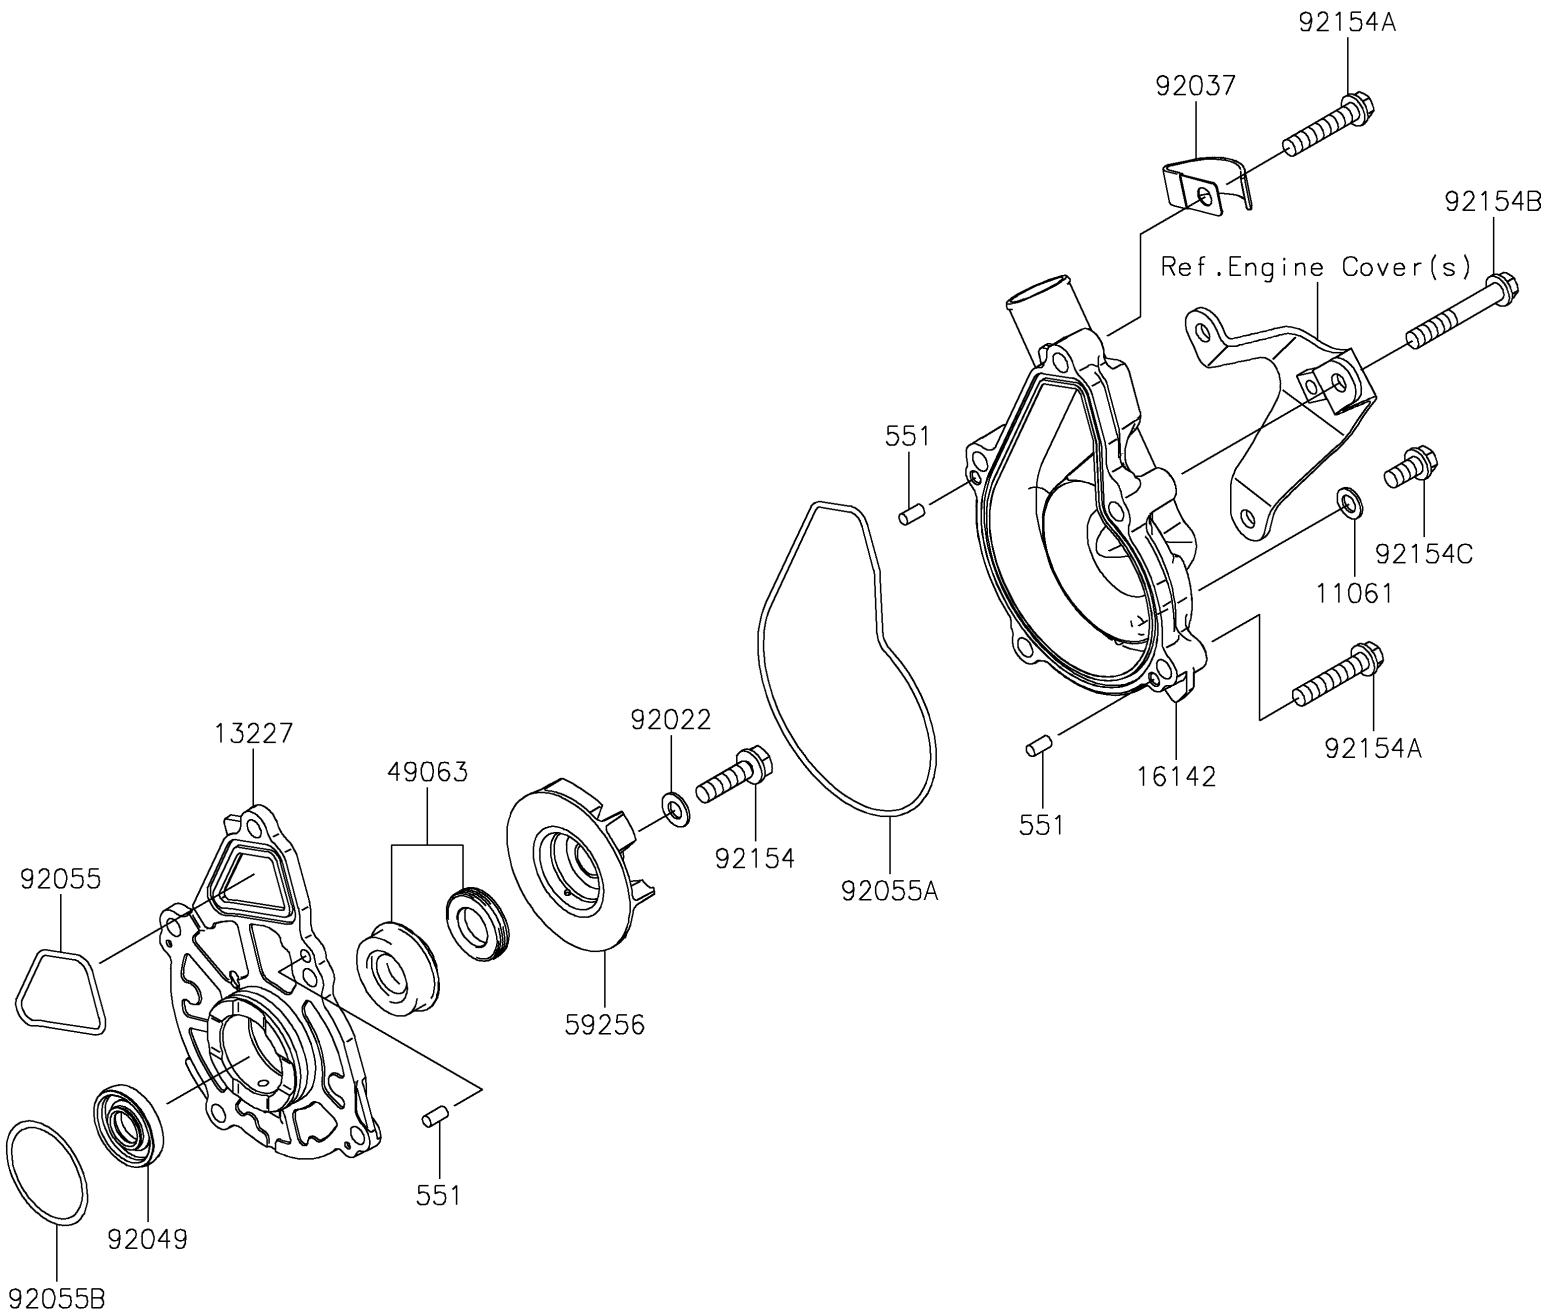

2023 Versys 650 PARTS DIAGRAM

Water Pump

E3031

2023 Versys 650 PARTS LIST

Water Pump

ITEM NAME	PART NUMBER	QUANTITY
GASKET (Ref # 11061)	11061-0107	1
HOUSING (Ref # 13227)	13227-0038	1
COVER-PUMP (Ref # 16142)	16142-0741	1
SEAL-MECHANICAL (Ref # 49063)	49063-1055	1
IMPELLER (Ref # 59256)	59256-0009	1
WASHER,6.1X12X1 (Ref # 92022)	92022-077	1
CLAMP (Ref # 92037)	92037-1680	1
SEAL-OIL,12X28.55X5 (Ref # 92049)	92049-0791	1
RING-O,CASE-HOUSING (Ref # 92055)	92055-0082	1
RING-O,HOUSING-PUMP COVER (Ref # 92055A)	92055-0083	1
RING-O,33.2MM (Ref # 92055B)	92055-1155	1
BOLT,FLANGED,6X22 (Ref # 92154)	92154-1069	1
BOLT,FLANGED,6X30 (Ref # 92154A)	92154-1773	2
BOLT,FLANGED,6X40 (Ref # 92154B)	92154-1774	3
BOLT,FLANGED,6X12 (Ref # 92154C)	92154-1777	1
PIN-DOWEL,4X8 (Ref # 551)	551A0408	3