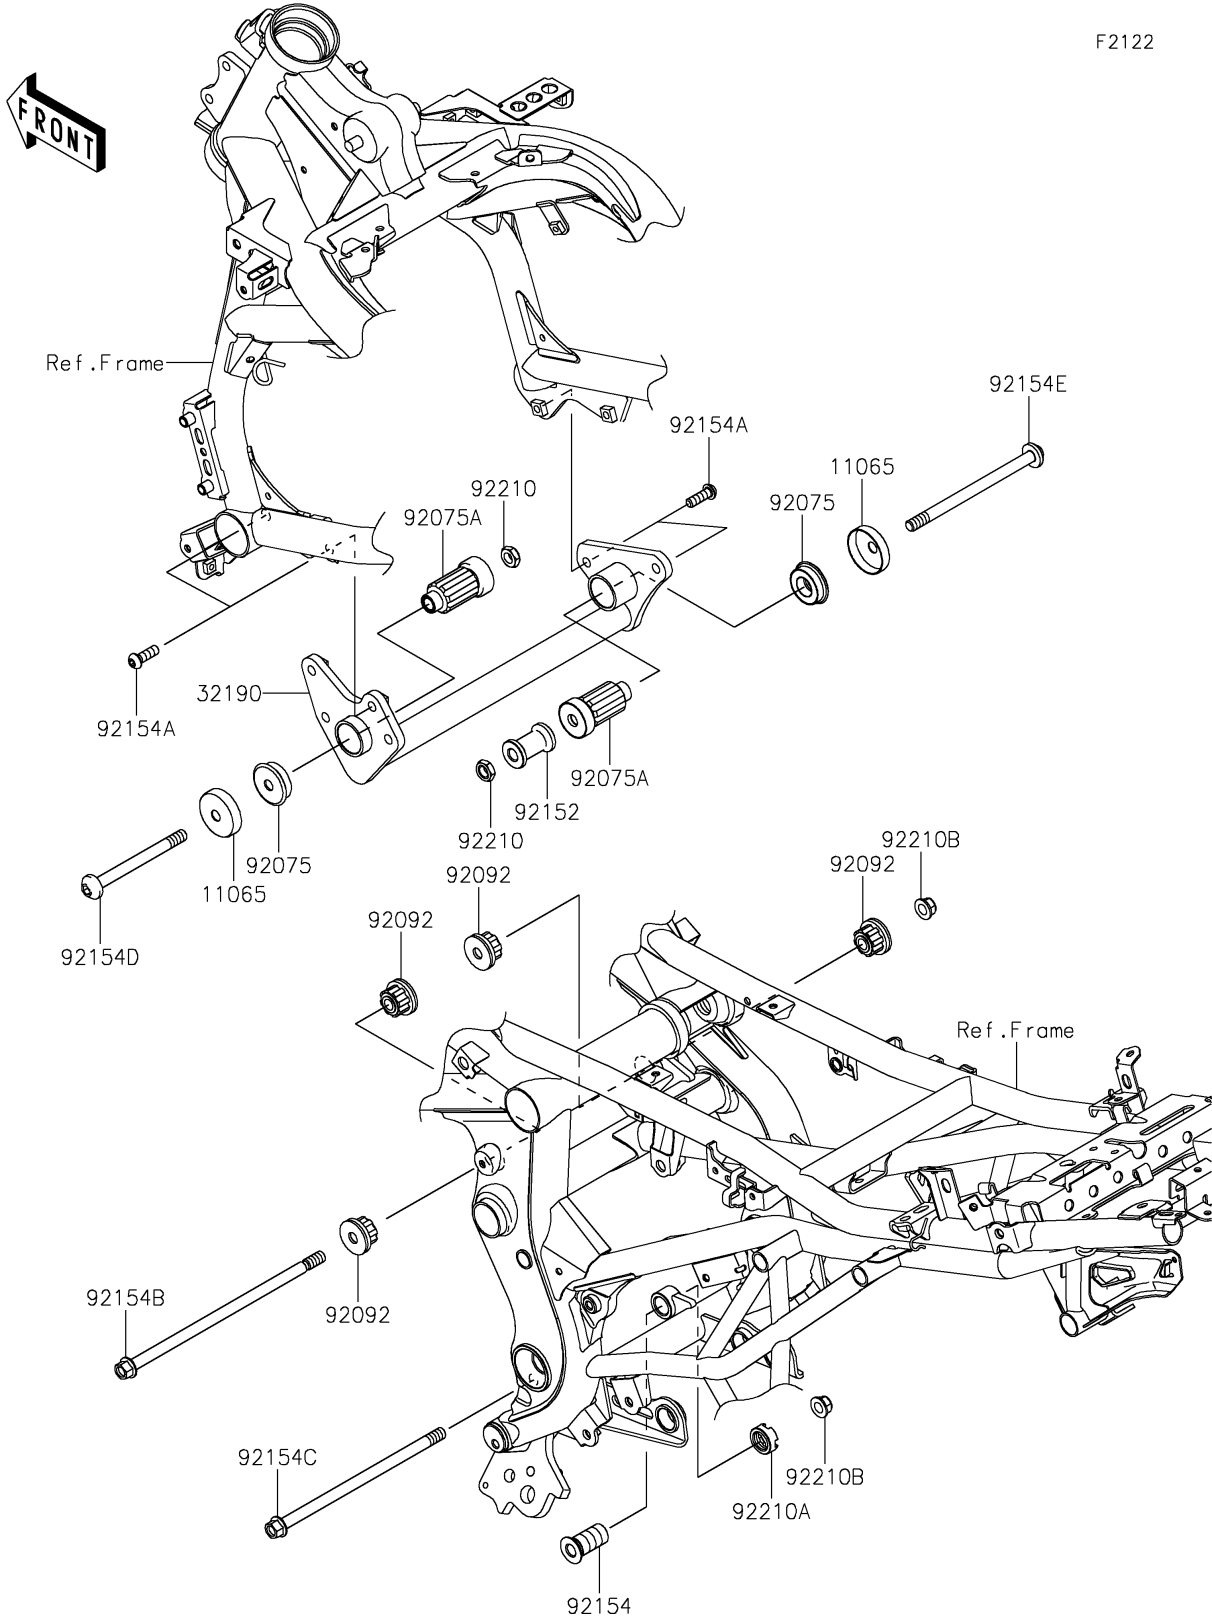

2023 Versys 650 PARTS DIAGRAM

Engine Mount

F2122

2023 Versys 650 PARTS LIST

Engine Mount

ITEM NAME	PART NUMBER	QUANTITY
CAP,10.5X43X10 (Ref # 11065)	11065-0871	2
BRACKET-ENGINE,FR (Ref # 32190)	32190-0871	1
DAMPER,ENGINE MOUNT (Ref # 92075)	92075-1738	2
DAMPER,ENGINE MOUNT,MAIN (Ref # 92075A)	92075-1739	2
BUSHING-RUBBER (Ref # 92092)	92092-0021	4
COLLAR,10.5X26X40 (Ref # 92152)	92152-1878	1
BOLT,ENGINE MOUNT,18MM (Ref # 92154)	92154-0249	1
BOLT,SOCKET,8X25 (Ref # 92154A)	92154-1485	4
BOLT,FLANGED,10X237 (Ref # 92154B)	92154-1505	1
BOLT,FLANGED,10X200 (Ref # 92154C)	92154-1660	1
BOLT,SOCKET,10X110 (Ref # 92154D)	92154-1671	1
BOLT,SOCKET,10X150 (Ref # 92154E)	92154-1672	1
NUT,LOCK,10MM (Ref # 92210)	92210-0784	2
NUT,CASTLE,18MM (Ref # 92210A)	92210-0963	1
NUT,LOCK,FLANGED,10MM (Ref # 92210B)	92210-1081	2