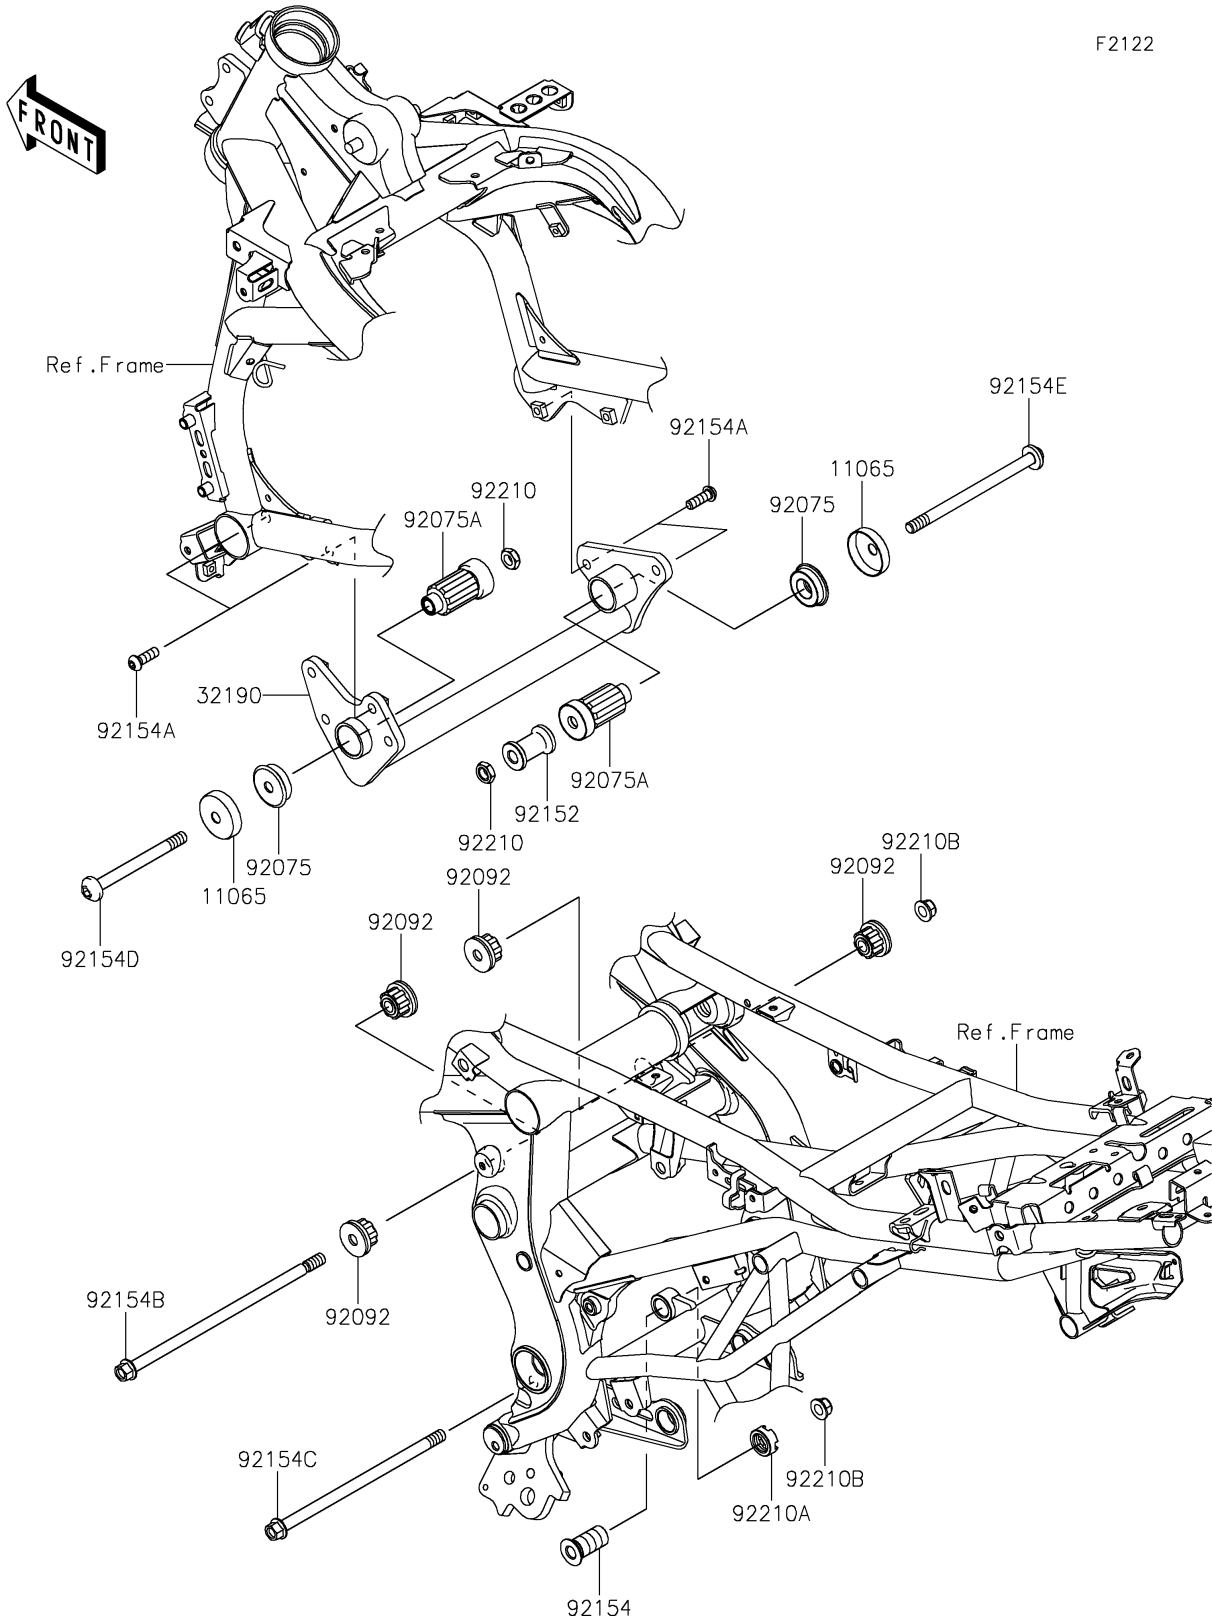

2024 Versys 650 PARTS DIAGRAM

Engine Mount

F2122

2024 Versys 650 PARTS LIST

Engine Mount

ITEM NAME	PART NUMBER	QUANTITY
CAP,10.5X43X10 (Ref # 11065)	11065-0871	2
BRACKET-ENGINE,FR (Ref # 32190)	32190-0871	1
DAMPER,ENGINE MOUNT (Ref # 92075)	92075-1738	2
DAMPER,ENGINE MOUNT,MAIN (Ref # 92075A)	92075-1739	2
BUSHING-RUBBER (Ref # 92092)	92092-0021	4
COLLAR,10.5X26X40 (Ref # 92152)	92152-1878	1
BOLT,ENGINE MOUNT,18MM (Ref # 92154)	92154-0249	1
BOLT,SOCKET,8X25 (Ref # 92154A)	92154-1485	4
BOLT,FLANGED,10X237 (Ref # 92154B)	92154-1505	1
BOLT,FLANGED,10X200 (Ref # 92154C)	92154-1660	1
BOLT,SOCKET,10X110 (Ref # 92154D)	92154-1671	1
BOLT,SOCKET,10X150 (Ref # 92154E)	92154-1672	1
NUT,LOCK,10MM (Ref # 92210)	92210-0784	2
NUT,CASTLE,18MM (Ref # 92210A)	92210-0963	1
NUT,LOCK,FLANGED,10MM (Ref # 92210B)	92210-1081	2