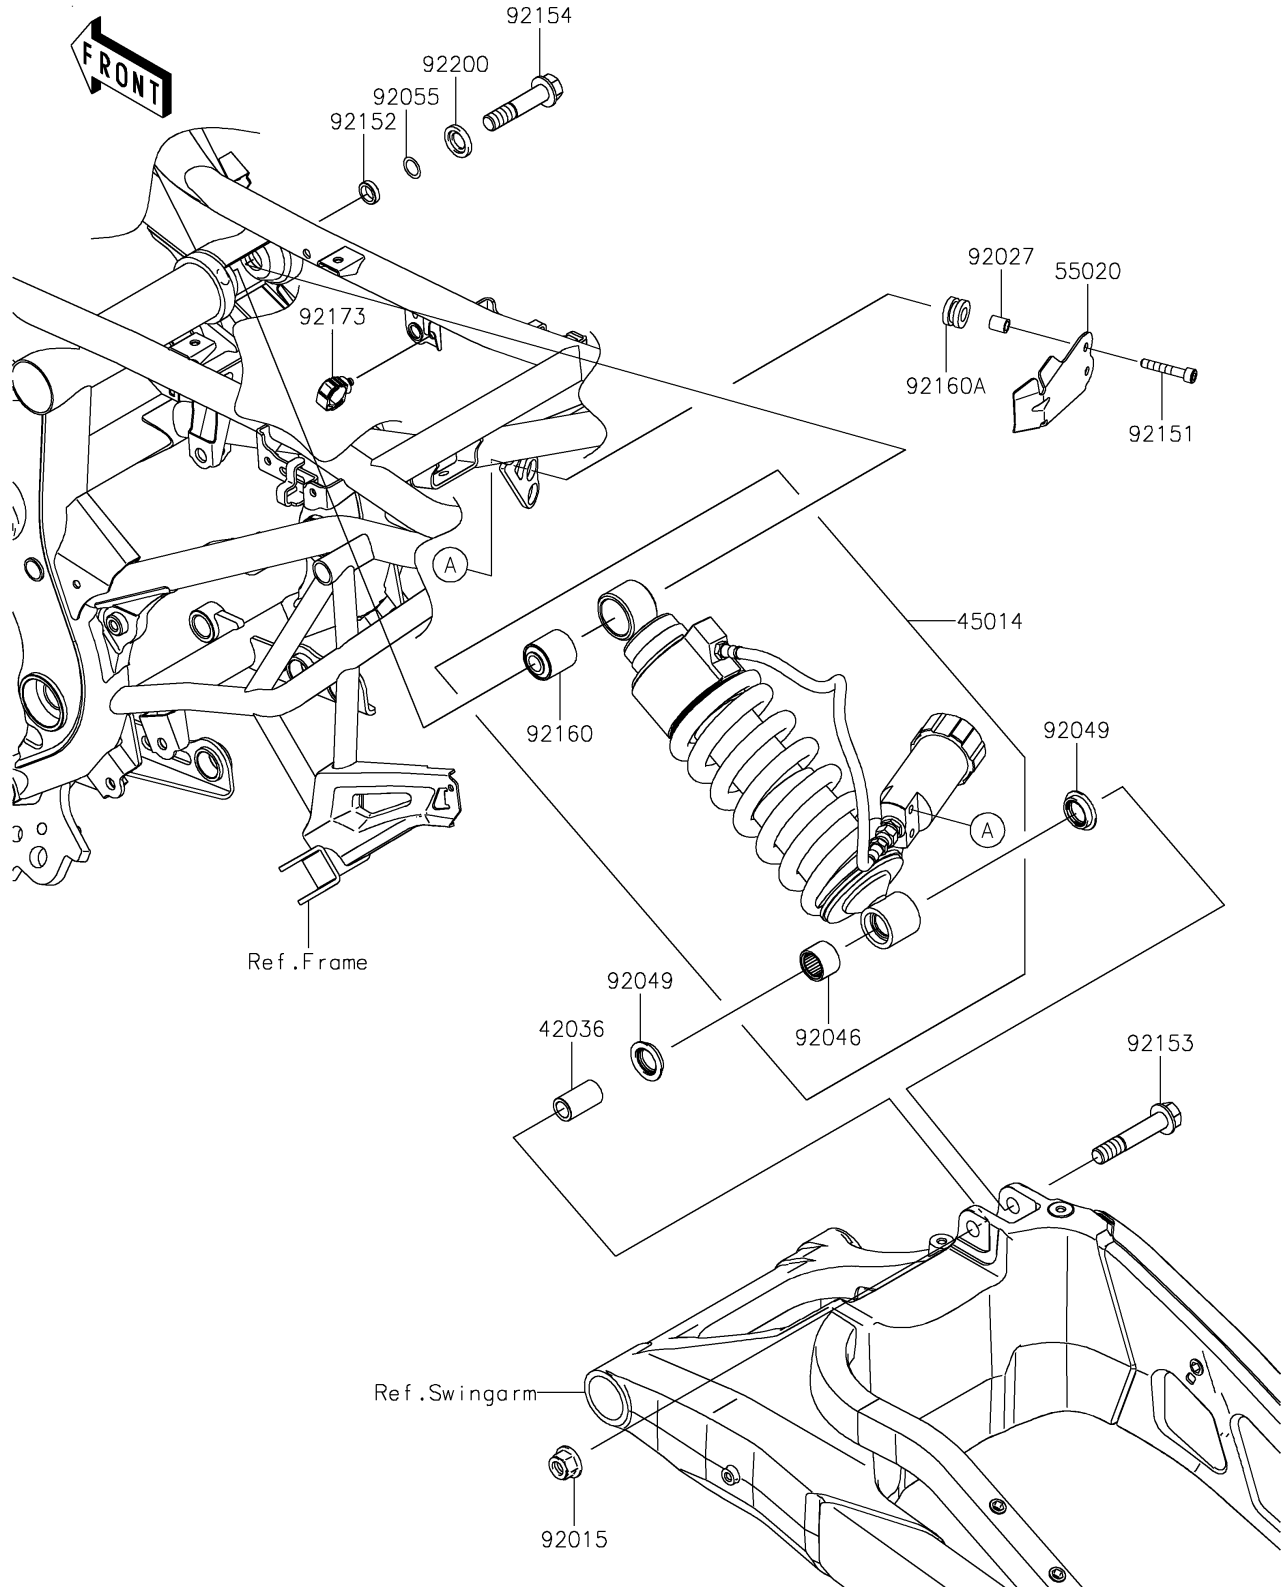

# 2022 VERSYS® 650 PARTS DIAGRAM

Suspension/Shock Absorber

F2151

## 2022 VERSYS® 650 PARTS LIST

### Suspension/Shock Absorber

ITEM NAME	PART NUMBER	QUANTITY
SLEEVE,12.1X18X32 (Ref # 42036)	42036-0024	1
SHOCKABSORBER,BLACK (Ref # 45014)	45014-0722-10	1
GUARD (Ref # 55020)	55020-0977	1
NUT,LOCK,FLANGED,12MM (Ref # 92015)	92015-1433	1
COLLAR,6.8X10X11.5 (Ref # 92027)	92027-1210	2
BEARING-NEEDLE,SFYZM182417 (Ref # 92046)	92046-1272	1
SEAL-OIL (Ref # 92049)	92049-0133	2
RING-O,11.8X2.4 (Ref # 92055)	92055-0843	1
BOLT,SOCKET,6X35 (Ref # 92151)	92151-1390	2
COLLAR,12.1X16.8X4.4 (Ref # 92152)	92152-0811	1
BOLT,FLANGED,12X65 (Ref # 92153)	92153-1767	1
BOLT,FLANGED,12X55 (Ref # 92154)	92154-0289	1
DAMPER,SHOCKABSORBER (Ref # 92160)	92160-1161	1
DAMPER,10X20X12 (Ref # 92160A)	92160-1167	2
CLAMP,HOLDER CLIP (Ref # 92173)	92173-0868	1
WASHER,12.5X24X3.2 (Ref # 92200)	92200-0519	1