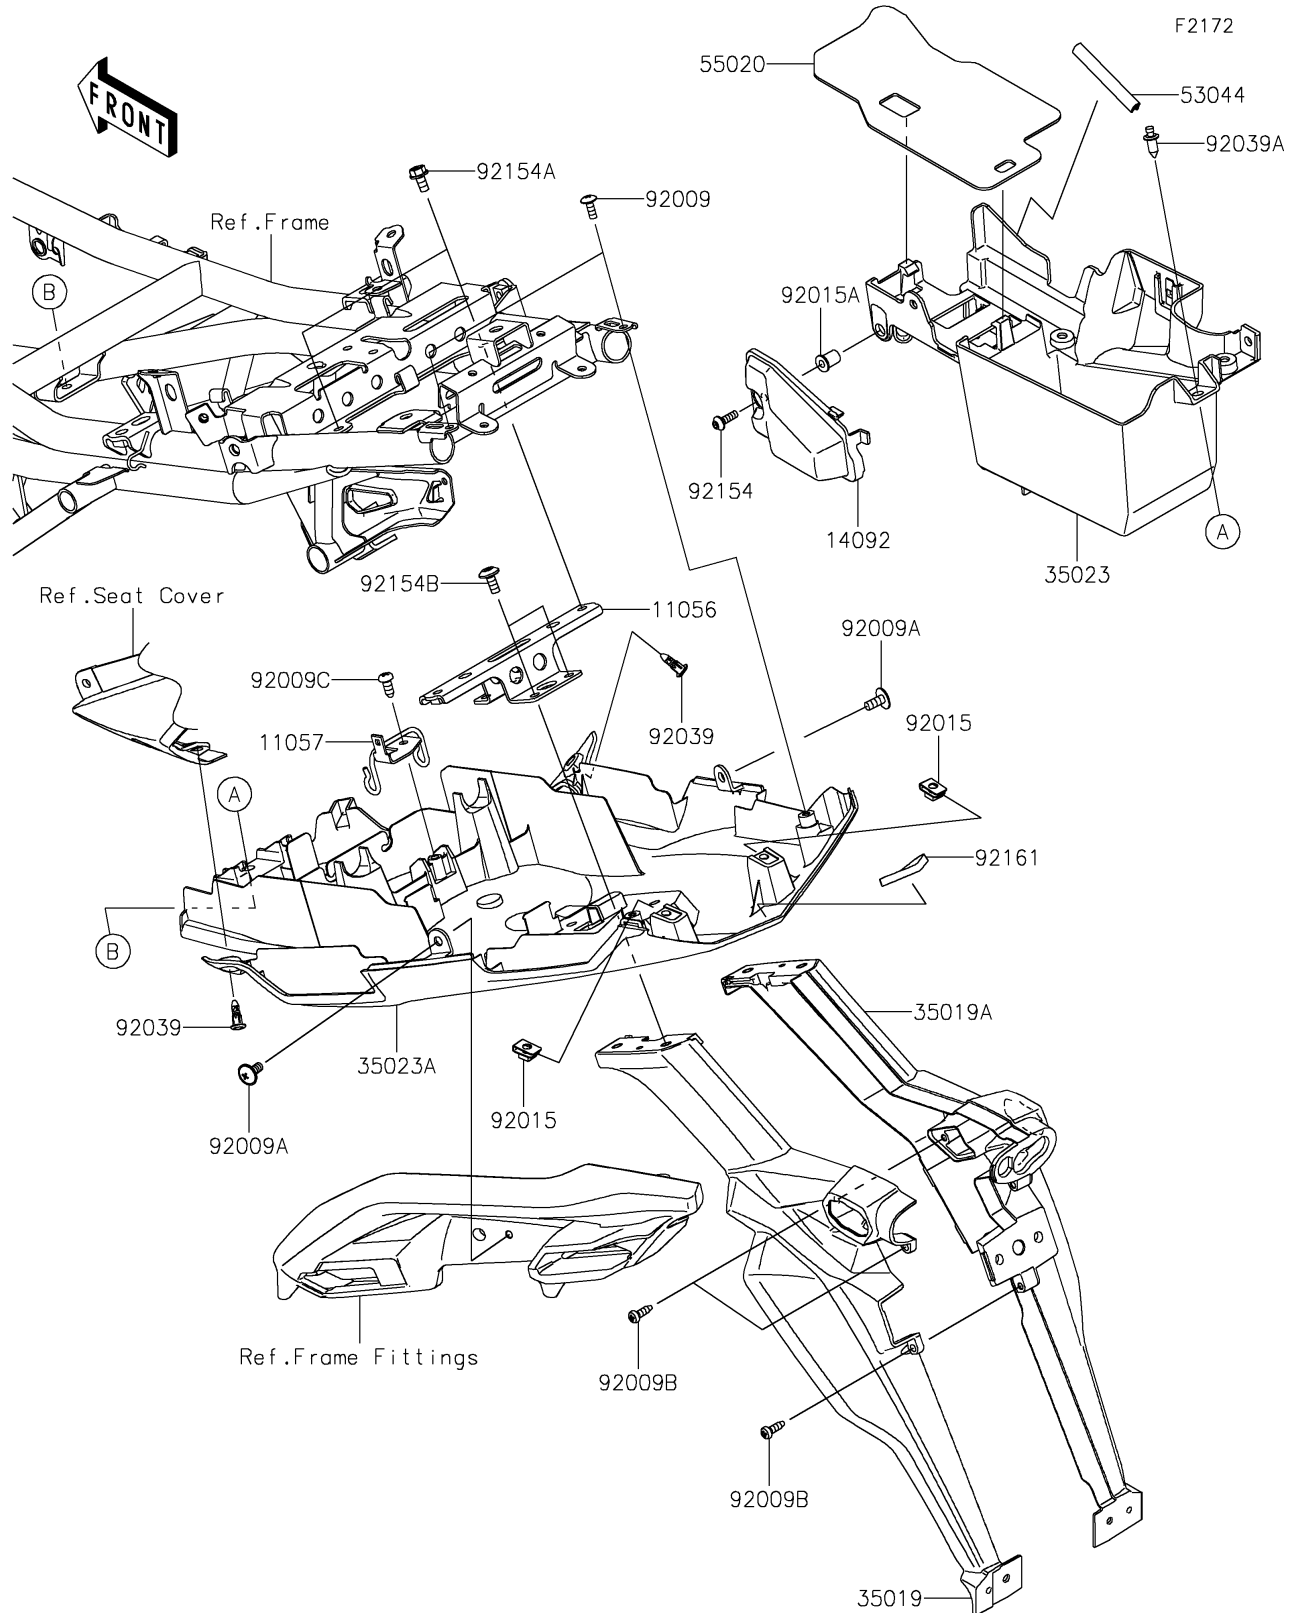

2022 VERSYS® 650 PARTS DIAGRAM

Rear Fender(s)

2022 VERSYS® 650 PARTS LIST

Rear Fender(s)

ITEM NAME	PART NUMBER	QUANTITY
BRACKET,FLAP (Ref # 11056)	11056-3973	1
BRACKET,ODB (Ref # 11057)	11057-7856	1
COVER,SWITCH MAINT. (Ref # 14092)	14092-0174	1
FLAP,LH (Ref # 35019)	35019-0643	1
FLAP,RH (Ref # 35019A)	35019-0644	1
FENDER-REAR,FR (Ref # 35023)	35023-0163	1
FENDER-REAR,RR (Ref # 35023A)	35023-0416	1
TRIM,L=65 (Ref # 53044)	53044-0584	1
GUARD,HEAT (Ref # 55020)	55020-0220	1
SCREW,TAPPING,5X14 (Ref # 92009)	92009-1197	2
SCREW,6X14 (Ref # 92009A)	92009-1662	2
SCREW,TAPPING,5X16 (Ref # 92009B)	92009-1984	3
SCREW,6X14 (Ref # 92009C)	92009-3845	1
NUT,5MM (Ref # 92015)	92015-1627	2
NUT,WELL,5MM (Ref # 92015A)	92015-1757	1
RIVET (Ref # 92039)	92039-0709	2
RIVET (Ref # 92039A)	92039-1283	1
BOLT,SOCKET,5X16 (Ref # 92154)	92154-0182	1
BOLT,FLANGED,6X12 (Ref # 92154A)	92154-1050	2
BOLT,SOCKET,6X14 (Ref # 92154B)	92154-4285	4
DAMPER,24X66X6.5 (Ref # 92161)	92161-1684	1