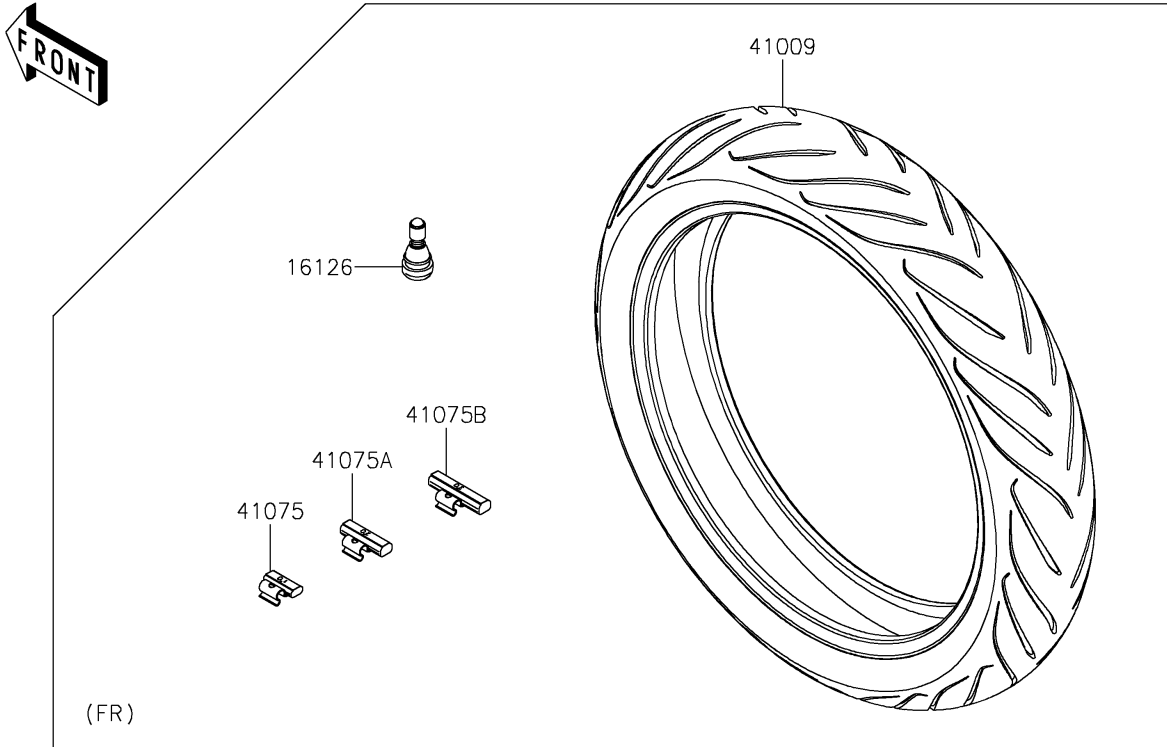

# 2023 Versys 650 PARTS DIAGRAM

Wheels/Tires

F2210

### Wheels/Tires

| ITEM NAME                                   | PART NUMBER | QUANTITY |
|---|-------------|----------|
| VALVE,TIRE (Ref # 16126)                    | 16126-1140  | 2        |
| TIRE,FR,120/70ZR17(58W),D222F (Ref # 41009) | 41009-0652  | 1        |
| TIRE,RR,160/60ZR17(69W),D222 (Ref # 41009A) | 41009-0653  | 1        |
| BALANCER-WHEEL,10G,SILVER (Ref # 41075)     | 41075-0007  | AR       |
| BALANCER-WHEEL,20G,SILVER (Ref # 41075A)    | 41075-0008  | AR       |
| BALANCER-WHEEL,30G,SILVER (Ref # 41075B)    | 41075-0009  | AR       |