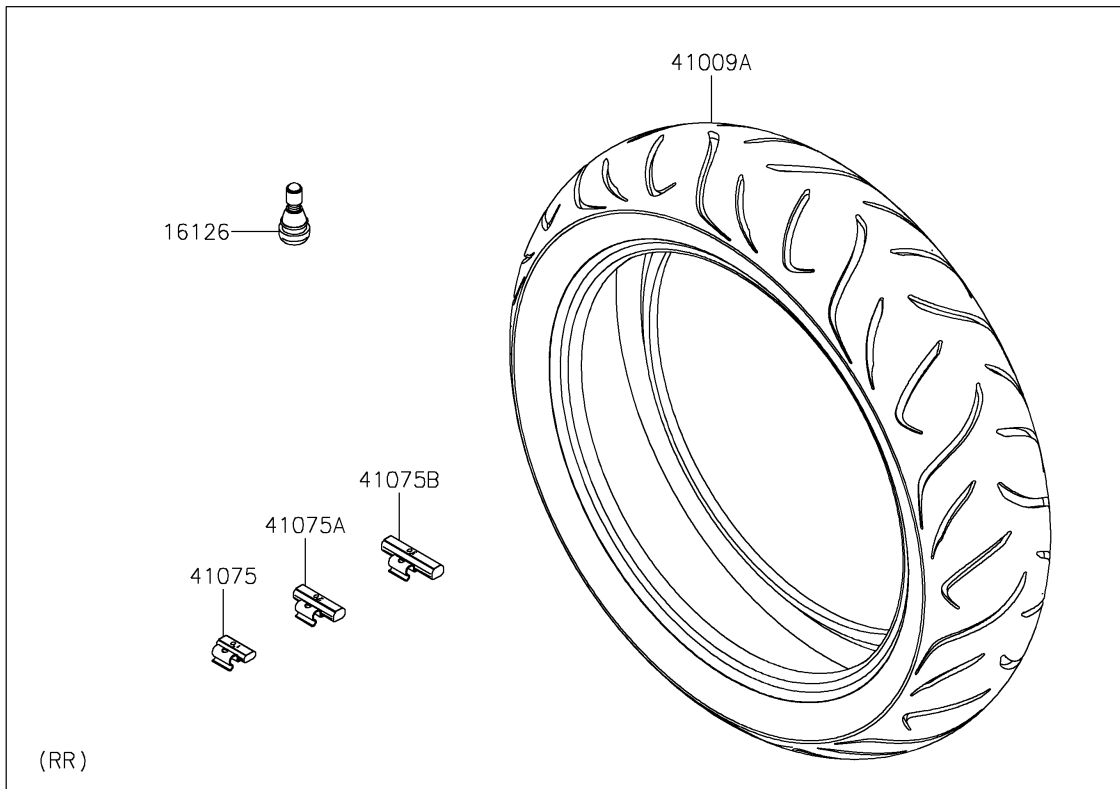

# 2023 Versys 650 PARTS DIAGRAM

Wheels/Tires

F2210

## 2023 Versys 650 PARTS LIST

### Wheels/Tires

| ITEM NAME                                   | PART NUMBER | QUANTITY |
|---|-------------|----------|
| VALVE,TIRE (Ref # 16126)                    | 16126-1140  | 2        |
| TIRE,FR,120/70ZR17(58W),D222F (Ref # 41009) | 41009-0652  | 1        |
| TIRE,RR,160/60ZR17(69W),D222 (Ref # 41009A) | 41009-0653  | 1        |
| BALANCER-WHEEL,10G,SILVER (Ref # 41075)     | 41075-0007  | AR       |
| BALANCER-WHEEL,20G,SILVER (Ref # 41075A)    | 41075-0008  | AR       |
| BALANCER-WHEEL,30G,SILVER (Ref # 41075B)    | 41075-0009  | AR       |