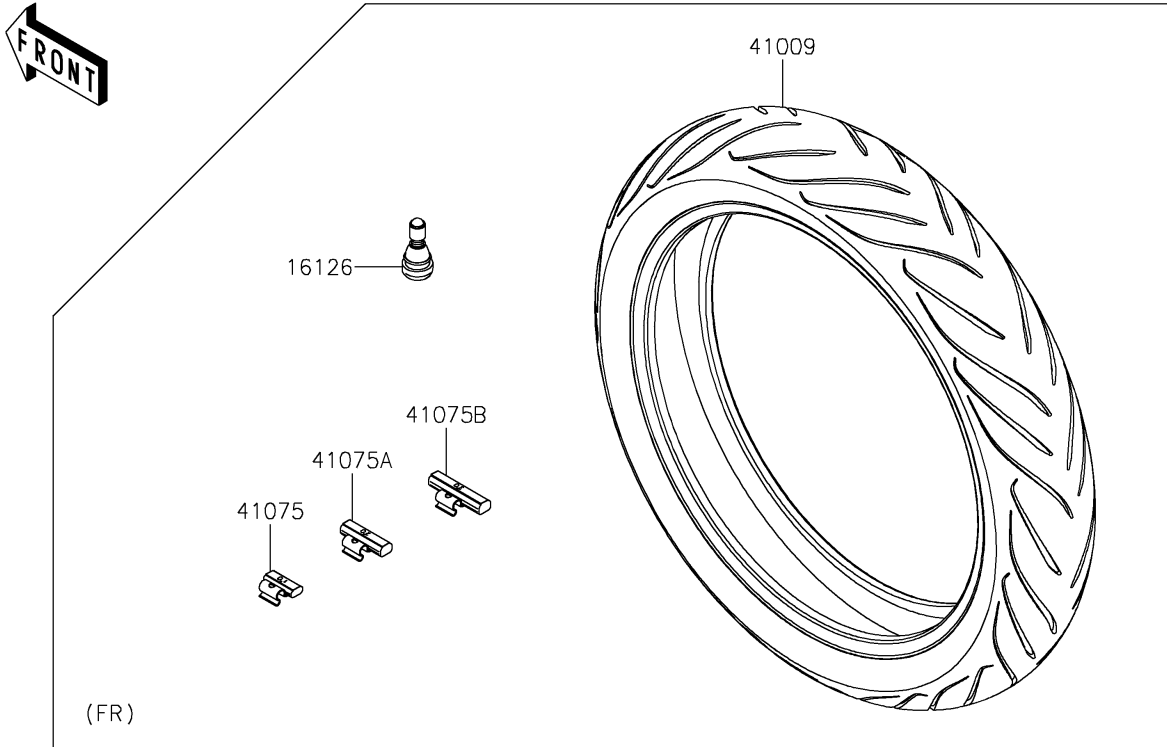

# 2024 Versys 650 PARTS DIAGRAM

Wheels/Tires

F2210

### Wheels/Tires

ITEM NAME	PART NUMBER	QUANTITY
VALVE,TIRE (Ref # 16126)	16126-1140	2
TIRE,FR,120/70ZR17(58W),D222F (Ref # 41009)	41009-0652	1
TIRE,RR,160/60ZR17(69W),D222 (Ref # 41009A)	41009-0653	1
BALANCER-WHEEL,10G,SILVER (Ref # 41075)	41075-0007	AR
BALANCER-WHEEL,20G,SILVER (Ref # 41075A)	41075-0008	AR
BALANCER-WHEEL,30G,SILVER (Ref # 41075B)	41075-0009	AR