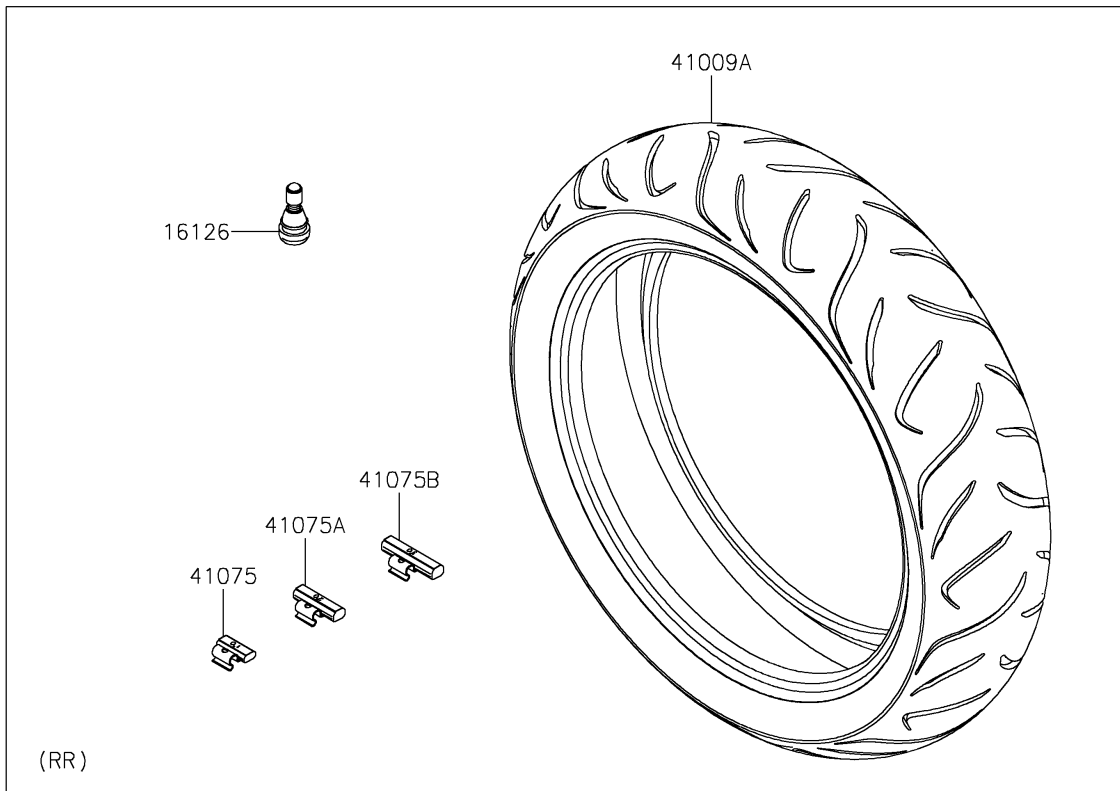

# 2024 Versys 650 PARTS DIAGRAM

Wheels/Tires

F2210

## 2024 Versys 650 PARTS LIST

### Wheels/Tires

ITEM NAME	PART NUMBER	QUANTITY
VALVE,TIRE (Ref # 16126)	16126-1140	2
TIRE,FR,120/70ZR17(58W),D222F (Ref # 41009)	41009-0652	1
TIRE,RR,160/60ZR17(69W),D222 (Ref # 41009A)	41009-0653	1
BALANCER-WHEEL,10G,SILVER (Ref # 41075)	41075-0007	AR
BALANCER-WHEEL,20G,SILVER (Ref # 41075A)	41075-0008	AR
BALANCER-WHEEL,30G,SILVER (Ref # 41075B)	41075-0009	AR