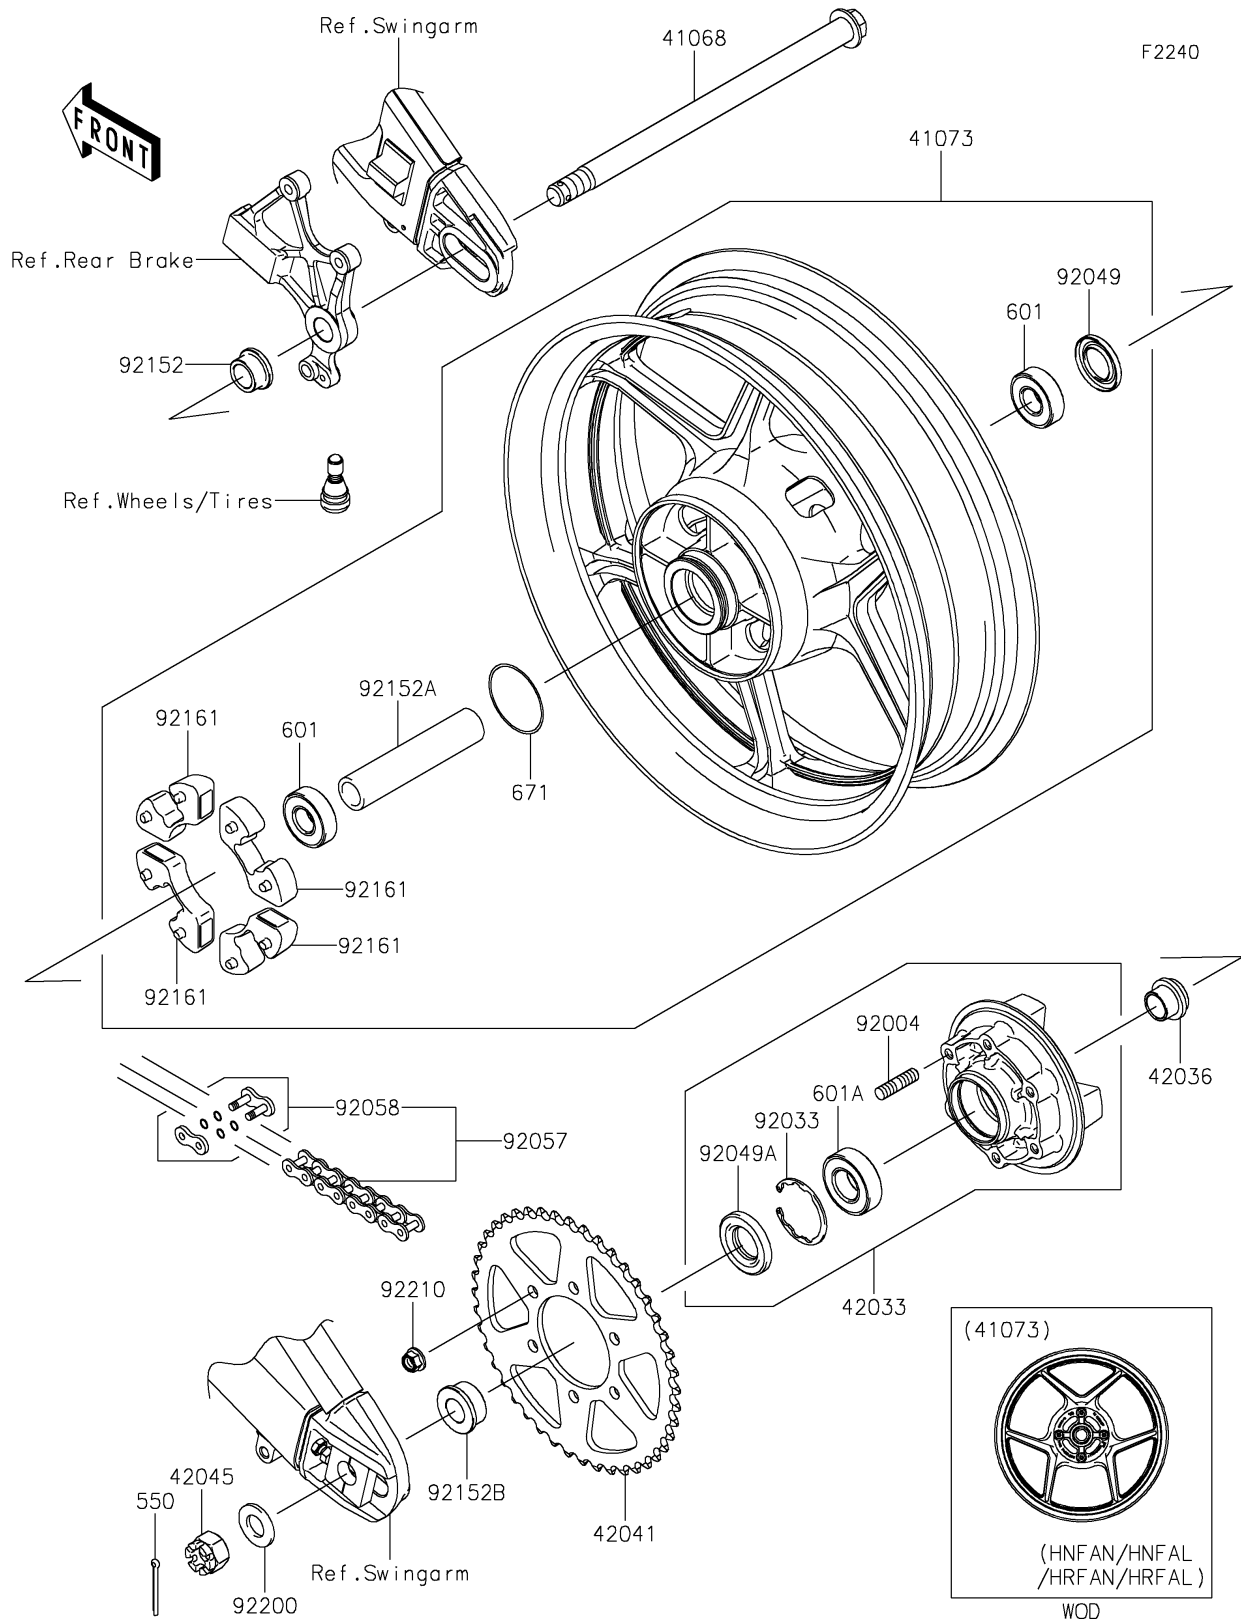

# 2022 VERSYS® 650 PARTS DIAGRAM

## Rear Hub

## 2022 VERSYS® 650 PARTS LIST

### Rear Hub

ITEM NAME	PART NUMBER	QUANTITY
AXLE,RR (Ref # 41068)	41068-0054	1
WHEEL-ASSY,RR,G.BLACK (Ref # 41073)	41073-0658-QT	1
COUPLING-ASSY,RR HUB (Ref # 42033)	42033-0570	1
SLEEVE,RR HUB,L=23 (Ref # 42036)	42036-1251	1
SPROCKET-HUB,46T (Ref # 42041)	42041-0087	1
NUT,CASTLE,18MM (Ref # 42045)	42045-018	1
STUD,10X19 (Ref # 92004)	92004-0048	6
RING-SNAP,52MM (Ref # 92033)	92033-1043	1
SEAL-OIL,28 47 5 (Ref # 92049)	92049-0140	1
SEAL-OIL (Ref # 92049A)	92049-1287	1
CHAIN,DRIVE,DID520VM4X114L (Ref # 92057)	92057-0840	1
JOINT-CHAIN (Ref # 92058)	92058-0077	1
COLLAR,RR AXLE,RH,L=17 (Ref # 92152)	92152-0302	1
COLLAR,20.2X28X133 (Ref # 92152A)	92152-0748	1
COLLAR,RR AXLE,LH,L=18 (Ref # 92152B)	92152-0822	1
DAMPER,SHOCK,RR HUB (Ref # 92161)	92161-0342	4
WASHER,19X36X3.2 (Ref # 92200)	92200-0296	1
NUT,LOCK,FLANGED,10MM (Ref # 92210)	92210-0276	6
PIN-COTTER,4.0X40 (Ref # 550)	550AA4040	1
BEARING-BALL,6204UUC3 (Ref # 601)	601B6204UU	2
BEARING-BALL (Ref # 601A)	601B6205UU	1
O RING,60MM (Ref # 671)	671B2560	1