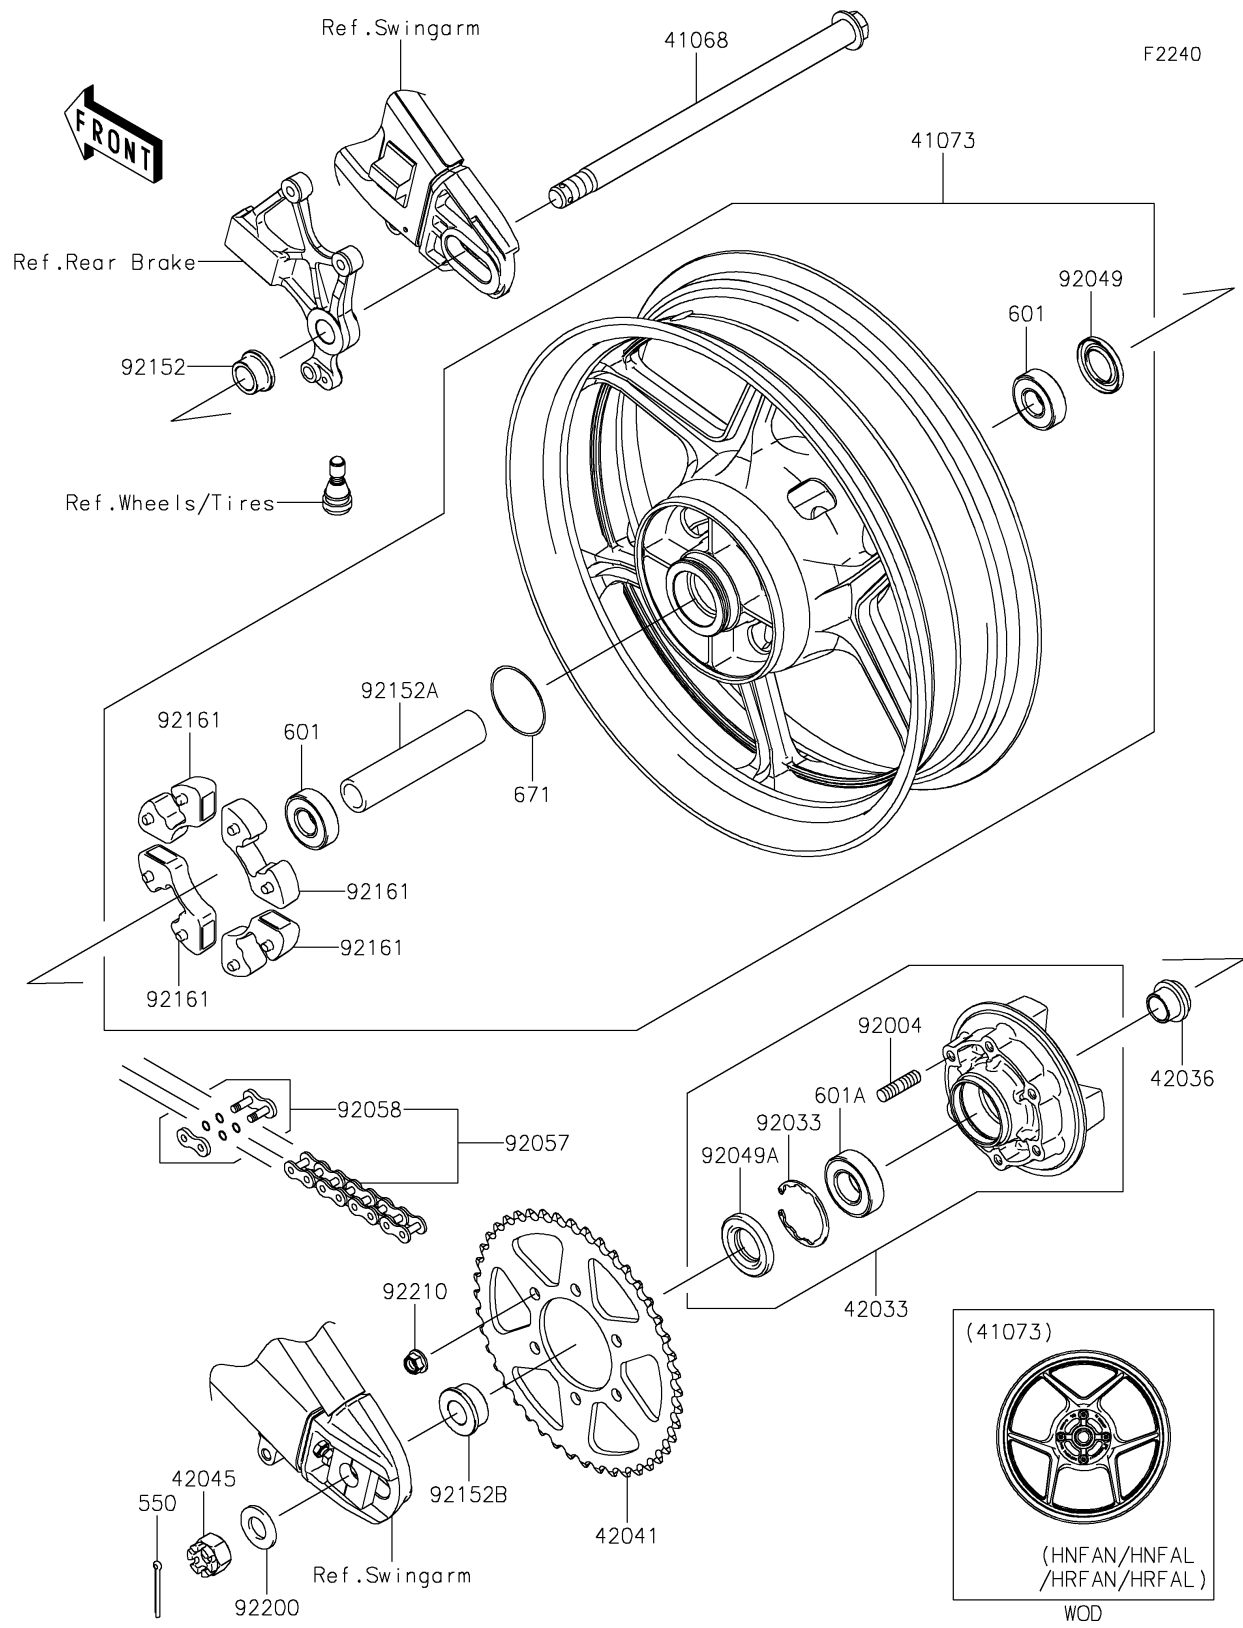

2023 Versys 650 PARTS DIAGRAM

Rear Hub

2023 Versys 650 PARTS LIST

Rear Hub

ITEM NAME	PART NUMBER	QUANTITY
AXLE,RR (Ref # 41068)	41068-0054	1
WHEEL-ASSY,RR,G.BLACK (Ref # 41073)	41073-0658-QT	1
COUPLING-ASSY,RR HUB (Ref # 42033)	42033-0570	1
SLEEVE,RR HUB,L=23 (Ref # 42036)	42036-1251	1
SPROCKET-HUB,46T (Ref # 42041)	42041-0087	1
NUT,CASTLE,18MM (Ref # 42045)	42045-018	1
STUD,10X19 (Ref # 92004)	92004-0048	6
RING-SNAP,52MM (Ref # 92033)	92033-1043	1
SEAL-OIL,28 47 5 (Ref # 92049)	92049-0140	1
SEAL-OIL (Ref # 92049A)	92049-1287	1
CHAIN,DRIVE,DID520VM4X114L (Ref # 92057)	92057-0840	1
JOINT-CHAIN (Ref # 92058)	92058-0077	1
COLLAR,RR AXLE,RH,L=17 (Ref # 92152)	92152-0302	1
COLLAR,20.2X28X133 (Ref # 92152A)	92152-0748	1
COLLAR,RR AXLE,LH,L=18 (Ref # 92152B)	92152-0822	1
DAMPER,SHOCK,RR HUB (Ref # 92161)	92161-0342	4
WASHER,19X36X3.2 (Ref # 92200)	92200-0296	1
NUT,LOCK,FLANGED,10MM (Ref # 92210)	92210-0276	6
PIN-COTTER,4.0X40 (Ref # 550)	550AA4040	1
BEARING-BALL,6204UUC3 (Ref # 601)	601B6204UU	2
BEARING-BALL (Ref # 601A)	601B6205UU	1
O RING,60MM (Ref # 671)	671B2560	1