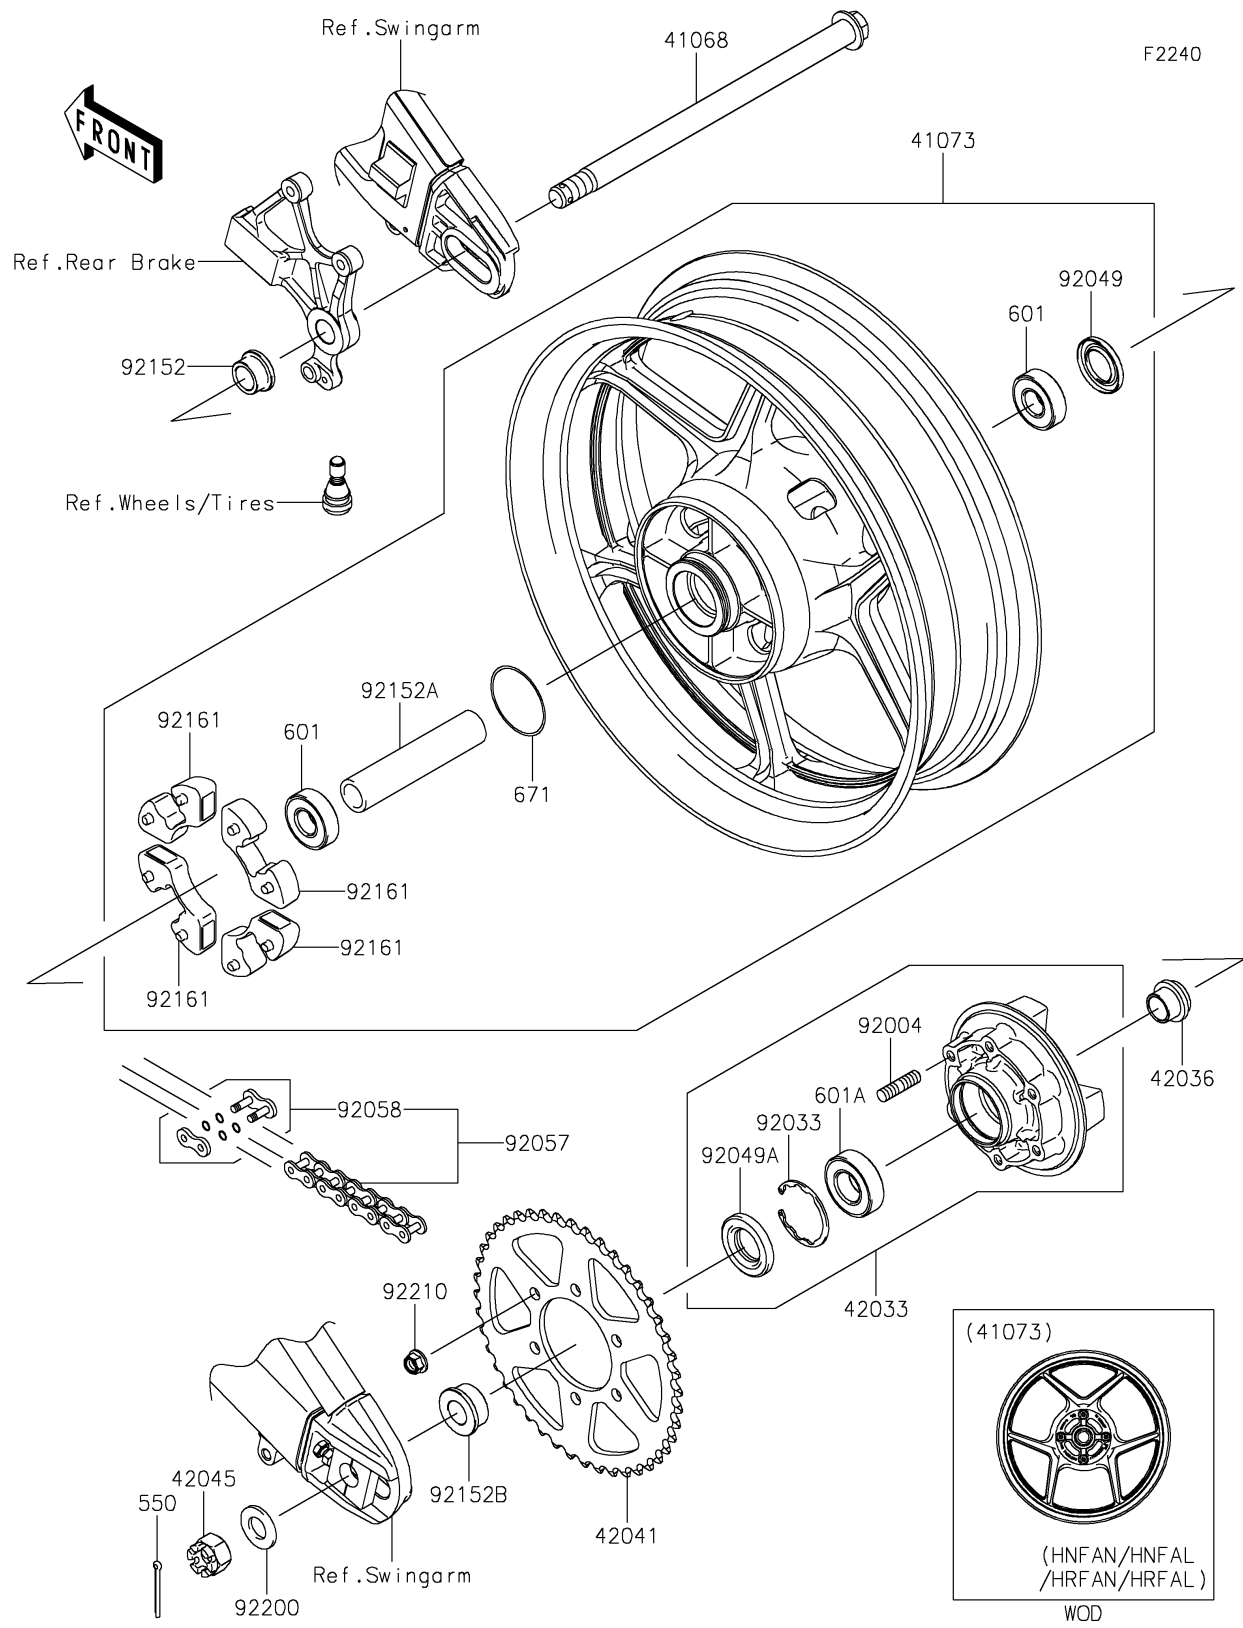

2024 Versys 650 PARTS DIAGRAM

Rear Hub

2024 Versys 650 PARTS LIST

Rear Hub

ITEM NAME	PART NUMBER	QUANTITY
AXLE,RR (Ref # 41068)	41068-0054	1
WHEEL-ASSY,RR,G.BLACK (Ref # 41073)	41073-0658-QT	1
COUPLING-ASSY,RR HUB (Ref # 42033)	42033-0570	1
SLEEVE,RR HUB,L=23 (Ref # 42036)	42036-1251	1
SPROCKET-HUB,46T (Ref # 42041)	42041-0087	1
NUT,CASTLE,18MM (Ref # 42045)	42045-018	1
STUD,10X19 (Ref # 92004)	92004-0048	6
RING-SNAP,52MM (Ref # 92033)	92033-1043	1
SEAL-OIL,28 47 5 (Ref # 92049)	92049-0140	1
SEAL-OIL (Ref # 92049A)	92049-1287	1
CHAIN,DRIVE,DID520VM4X114L (Ref # 92057)	92057-0840	1
JOINT-CHAIN (Ref # 92058)	92058-0077	1
COLLAR,RR AXLE,RH,L=17 (Ref # 92152)	92152-0302	1
COLLAR,20.2X28X133 (Ref # 92152A)	92152-0748	1
COLLAR,RR AXLE,LH,L=18 (Ref # 92152B)	92152-0822	1
DAMPER,SHOCK,RR HUB (Ref # 92161)	92161-0342	4
WASHER,19X36X3.2 (Ref # 92200)	92200-0296	1
NUT,LOCK,FLANGED,10MM (Ref # 92210)	92210-0276	6
PIN-COTTER,4.0X40 (Ref # 550)	550AA4040	1
BEARING-BALL,6204UUC3 (Ref # 601)	601B6204UU	2
BEARING-BALL (Ref # 601A)	601B6205UU	1
O RING,60MM (Ref # 671)	671B2560	1