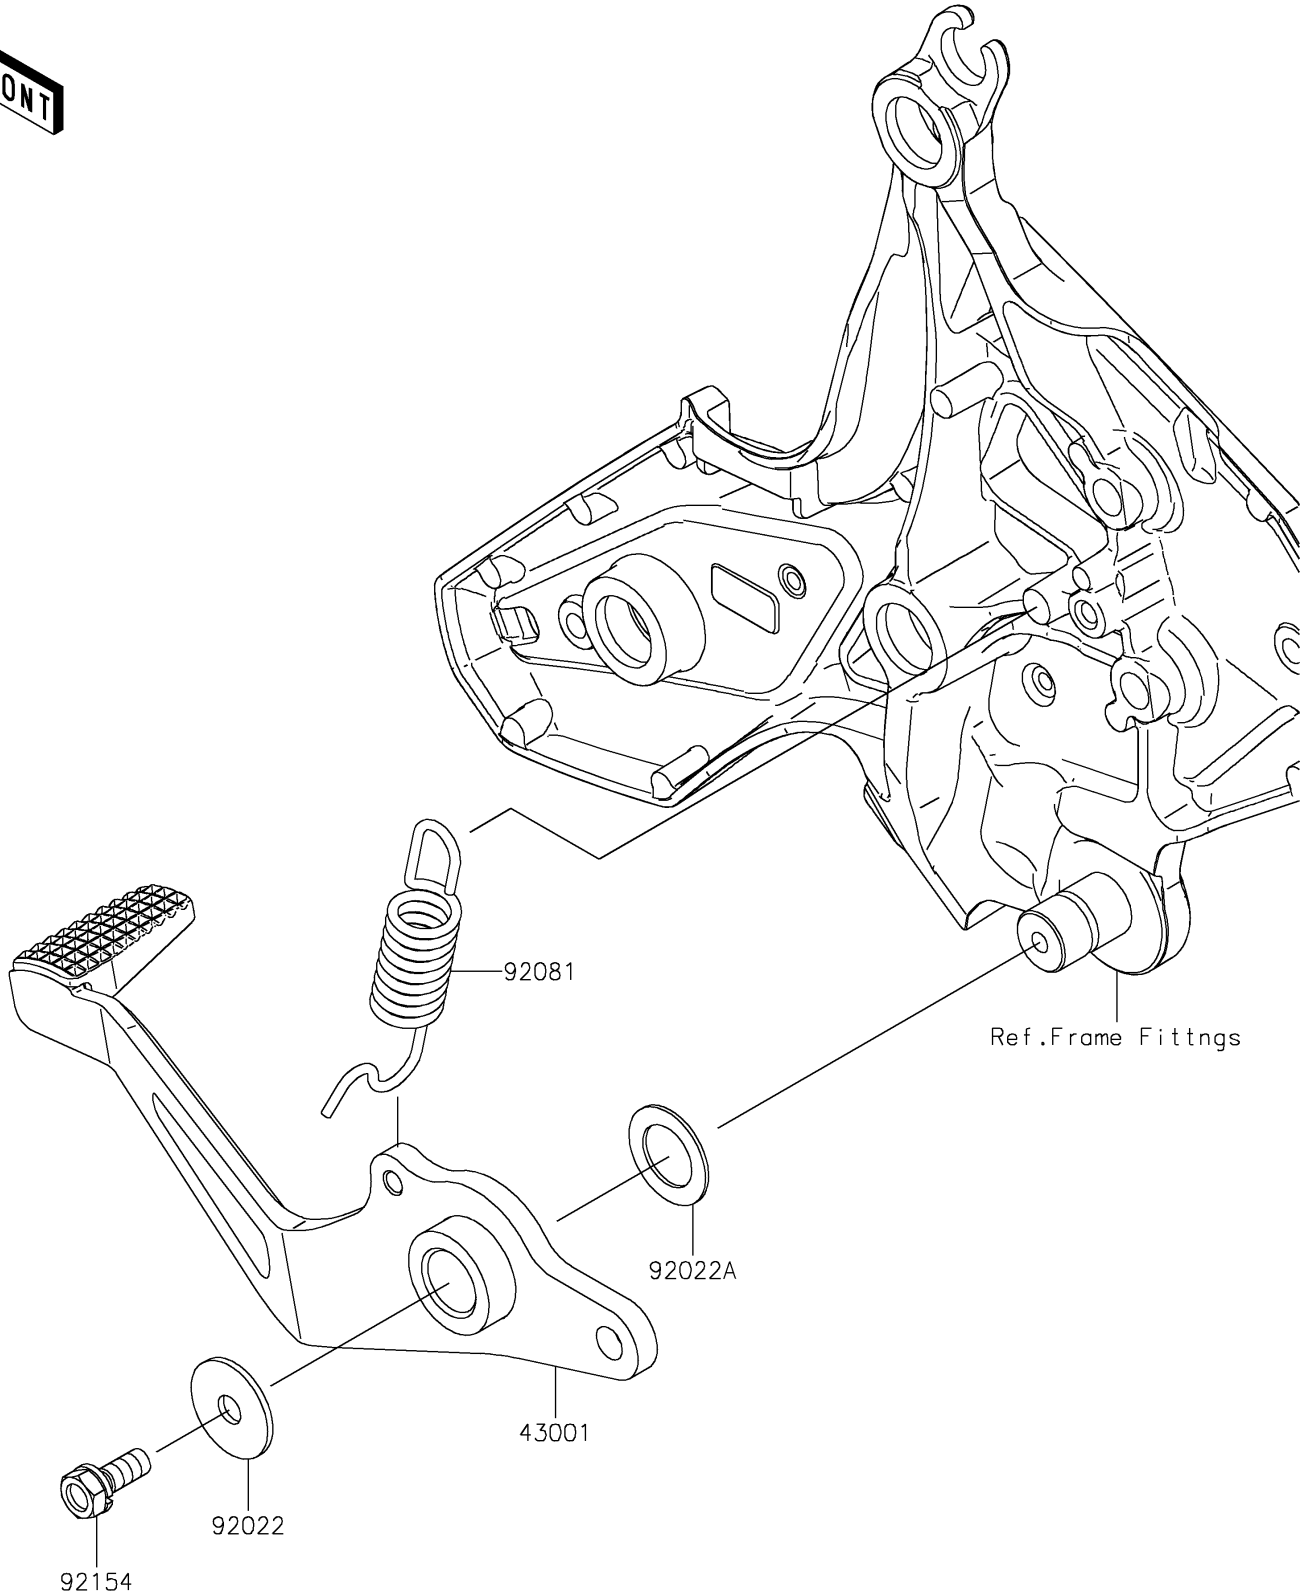

2022 VERSYS[®] 650 PARTS DIAGRAM

Brake Pedal

F2260

2022 VERSYS® 650 PARTS LIST

Brake Pedal

ITEM NAME	PART NUMBER	QUANTITY
LEVER-BRAKE,PEDAL (Ref # 43001)	43001-0745	1
WASHER,7X24X1.6 (Ref # 92022)	92022-228	1
WASHER,15.3X24X1 (Ref # 92022A)	92022-326	1
SPRING,BRAKE PEDAL (Ref # 92081)	92081-1833	1
BOLT,UPSET-WS,6X16 (Ref # 92154)	92154-0935	1