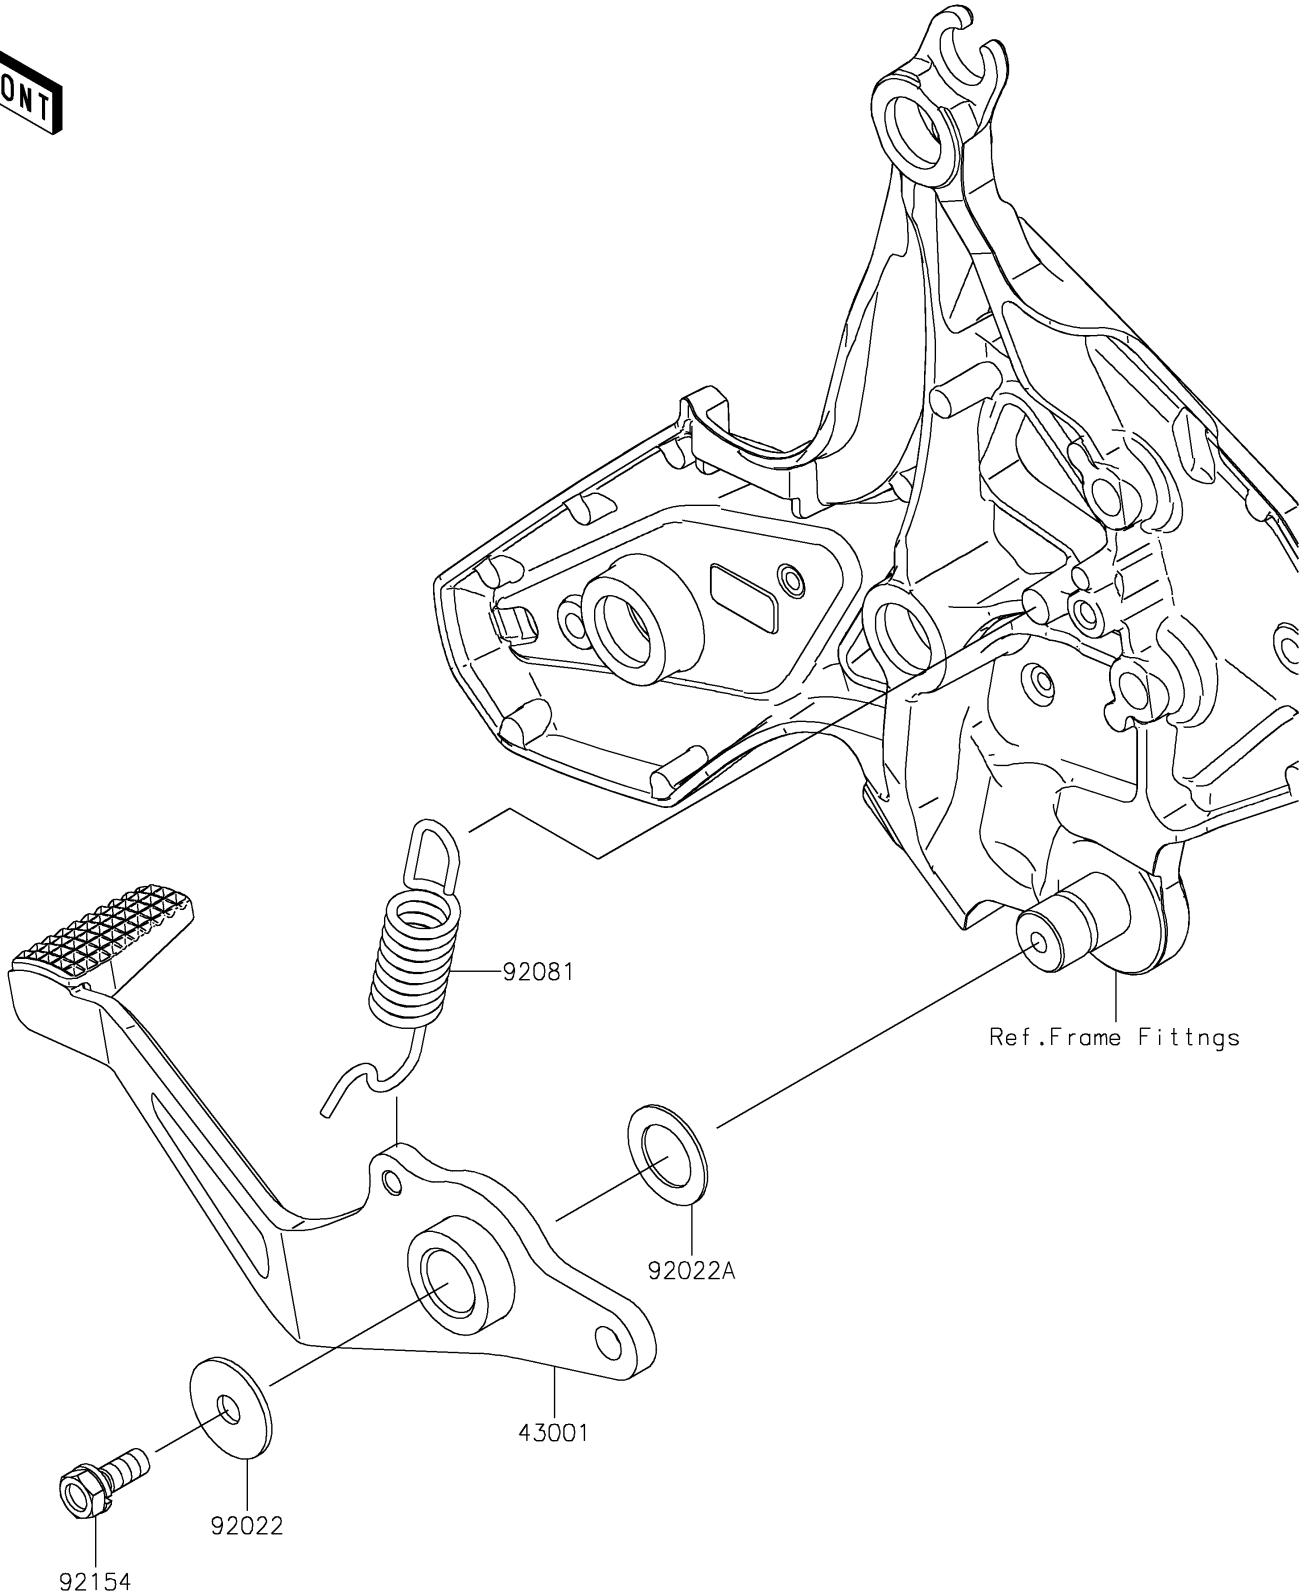

2024 Versys 650 PARTS DIAGRAM

Brake Pedal

F2260

2024 Versys 650 PARTS LIST

Brake Pedal

ITEM NAME	PART NUMBER	QUANTITY
LEVER-BRAKE,PEDAL (Ref # 43001)	43001-0745	1
WASHER,7X24X1.6 (Ref # 92022)	92022-228	1
WASHER,15.3X24X1 (Ref # 92022A)	92022-326	1
SPRING,BRAKE PEDAL (Ref # 92081)	92081-1833	1
BOLT,UPSET-WS,6X16 (Ref # 92154)	92154-0935	1