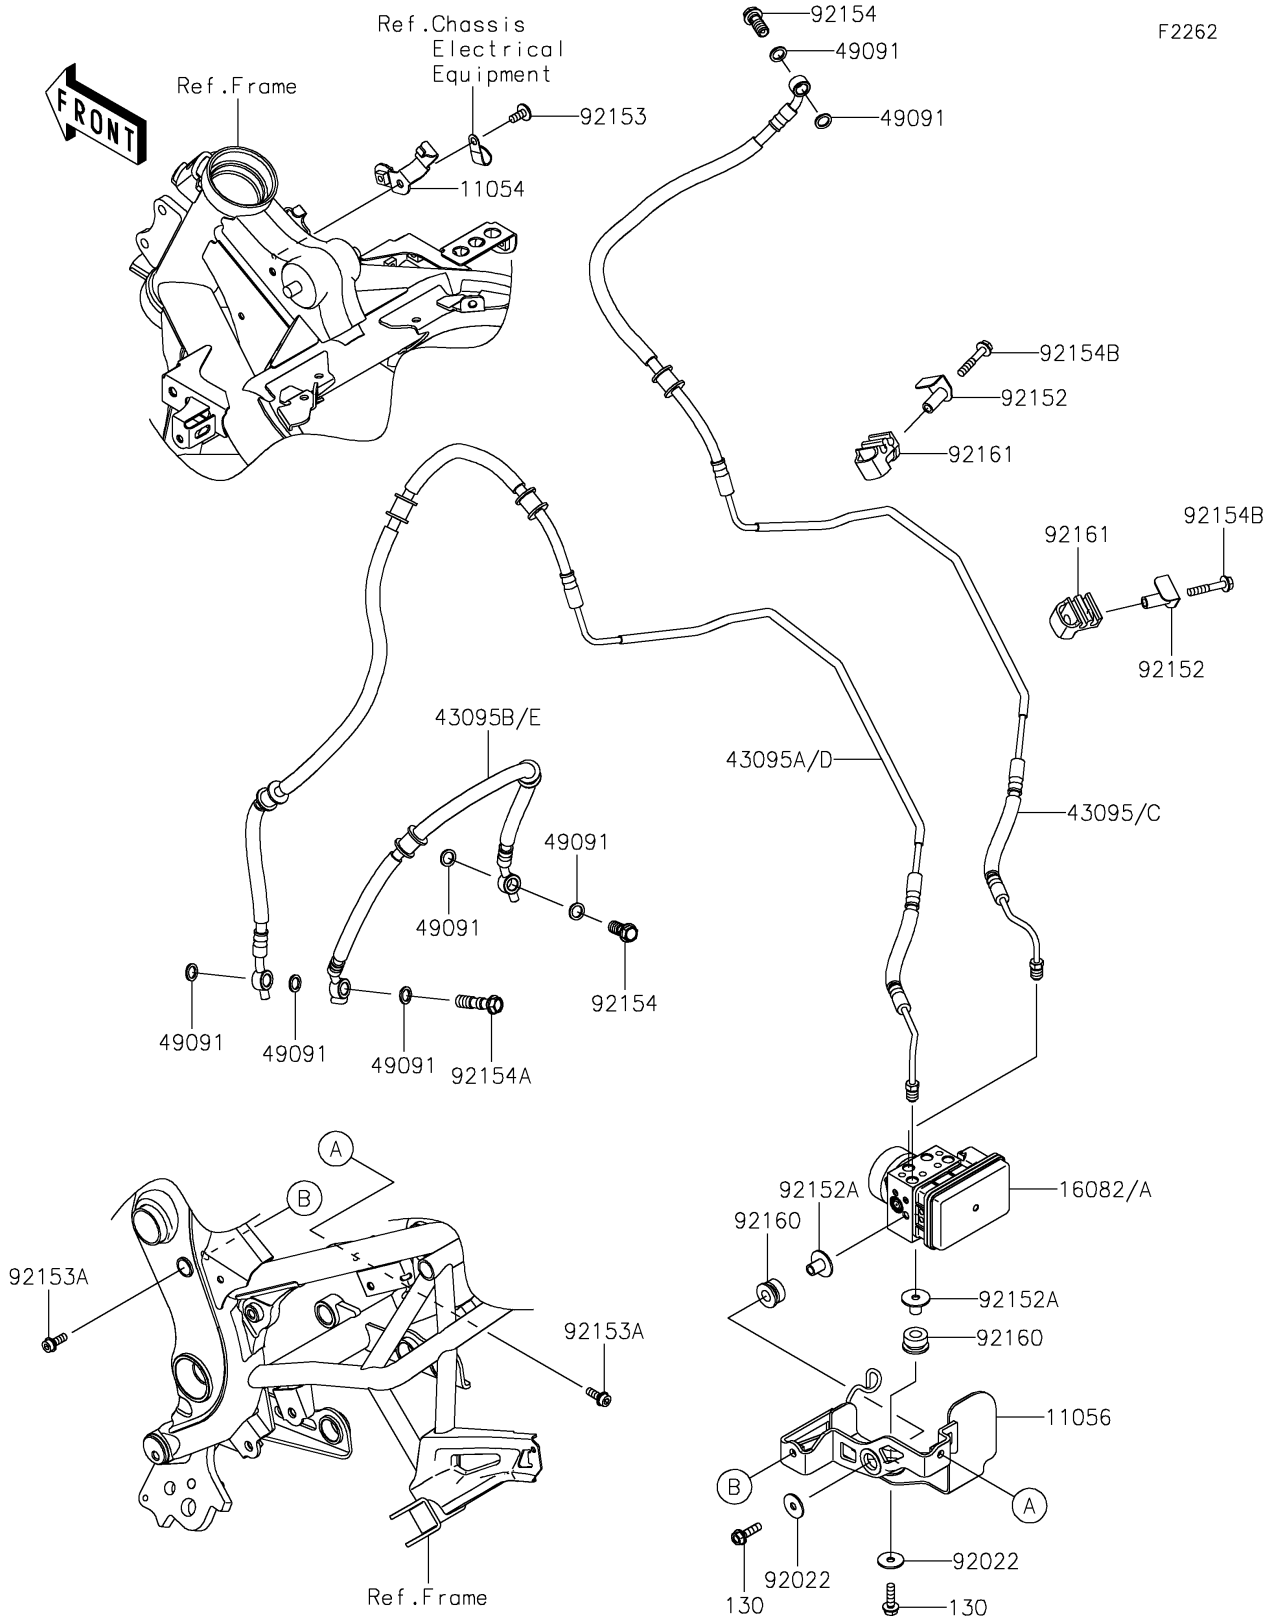

2022 VERSYS® 650 PARTS DIAGRAM

Brake Piping

2022 VERSYS® 650 PARTS LIST

Brake Piping

ITEM NAME	PART NUMBER	QUANTITY
BRACKET,BRAKE PIPE (Ref # 11054)	11054-0408	1
BRACKET,ABS UNIT (Ref # 11056)	11056-3977	1
PUMP-ASSY-OIL,ABS,BOSCH,9.1MB (Ref # 16082)	16082-0837	1
HOSE-BRAKE,FR M/C-ABS UNIT (Ref # 43095)	43095-0818	1
HOSE-BRAKE,ABS UNIT-FR CAL. (Ref # 43095A)	43095-0820	1
HOSE-BRAKE,525MM (Ref # 43095B)	43095-0822	1
WASHER-SEAL,10.1X14.5X1.5 (Ref # 49091)	49091-0001	7
WASHER,6.5X22X1.6 (Ref # 92022)	92022-237	2
COLLAR (Ref # 92152)	92152-0409	2
COLLAR,6.5X10X14.6 (Ref # 92152A)	92152-0965	2
BOLT,SOCKET,6X14 (Ref # 92153)	92153-1446	1
BOLT,SOCKET,6X16 (Ref # 92153A)	92153-1517	2
BOLT,FLANGED,10X23 (Ref # 92154)	92154-0732	2
BOLT,FLANGED,10X37 (Ref # 92154A)	92154-0733	1
BOLT,FLANGED,6X35 (Ref # 92154B)	92154-4191	2
DAMPER (Ref # 92160)	92160-1141	2
DAMPER,BRAKE PIPE (Ref # 92161)	92161-0347	2
BOLT-FLANGED,6X22 (Ref # 130)	130BA0622	2