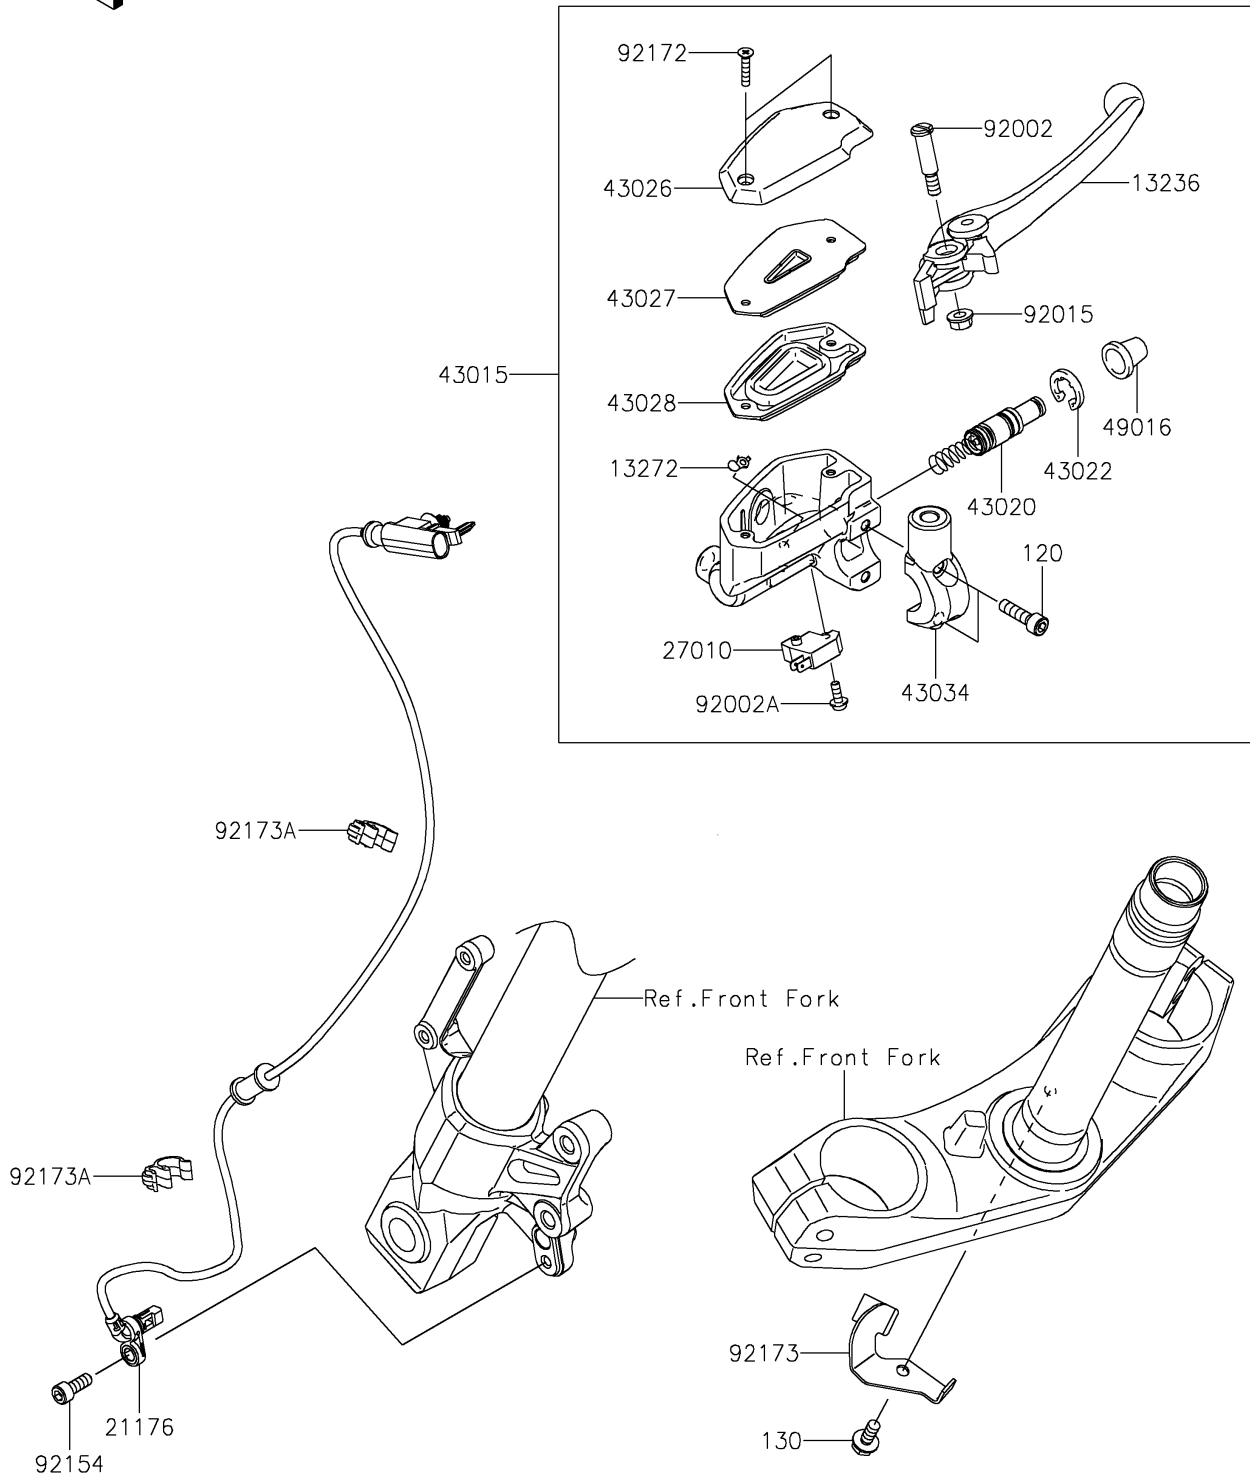

2023 VERSYS® 650 PARTS DIAGRAM

Front Master Cylinder

F2291

2023 VERSYS® 650 PARTS LIST

Front Master Cylinder

ITEM NAME	PART NUMBER	QUANTITY
LEVER-COMP,FRONT BRAKE (Ref # 13236)	13236-0140	1
PLATE (Ref # 13272)	13272-0573	1
SENSOR,FR (Ref # 21176)	21176-0942	1
SWITCH,BRAKE (Ref # 27010)	27010-0762	1
CYLINDER-ASSY-MASTER,FR (Ref # 43015)	43015-0601	1
PISTON-COMP-BRAKE (Ref # 43020)	43020-0008	1
STOPPER-BRAKE,PISTON (Ref # 43022)	43022-1010	1
CAP-BRAKE (Ref # 43026)	43026-0019	1
PLATE-DIAPHRAGM (Ref # 43027)	43027-0008	1
DIAPHRAGM (Ref # 43028)	43028-0015	1
HOLDER-BRAKE,MASTER CYLINDER (Ref # 43034)	43034-0049	1
COVER-SEAL,MASTER CYLINDER (Ref # 49016)	49016-1044	1
BOLT,LEVER SET,BLACK (Ref # 92002)	92002-1322	1
BOLT,SCREW,4X12 (Ref # 92002A)	92002-1323	1
NUT,FLANGED,6MM (Ref # 92015)	92015-1528	1
BOLT,SOCKET,6X16 (Ref # 92154)	92154-0235	1
SCREW,4X20 (Ref # 92172)	92172-0320	2
CLAMP,FORK UNDER HOLDER (Ref # 92173)	92173-1288	1
CLAMP,HOSE&SENSOR LINE (Ref # 92173A)	92173-1613	2
BOLT-SOCKET,6X22 (Ref # 120)	120CB0622	2
BOLT-FLANGED,6X14 (Ref # 130)	130BA0614	1