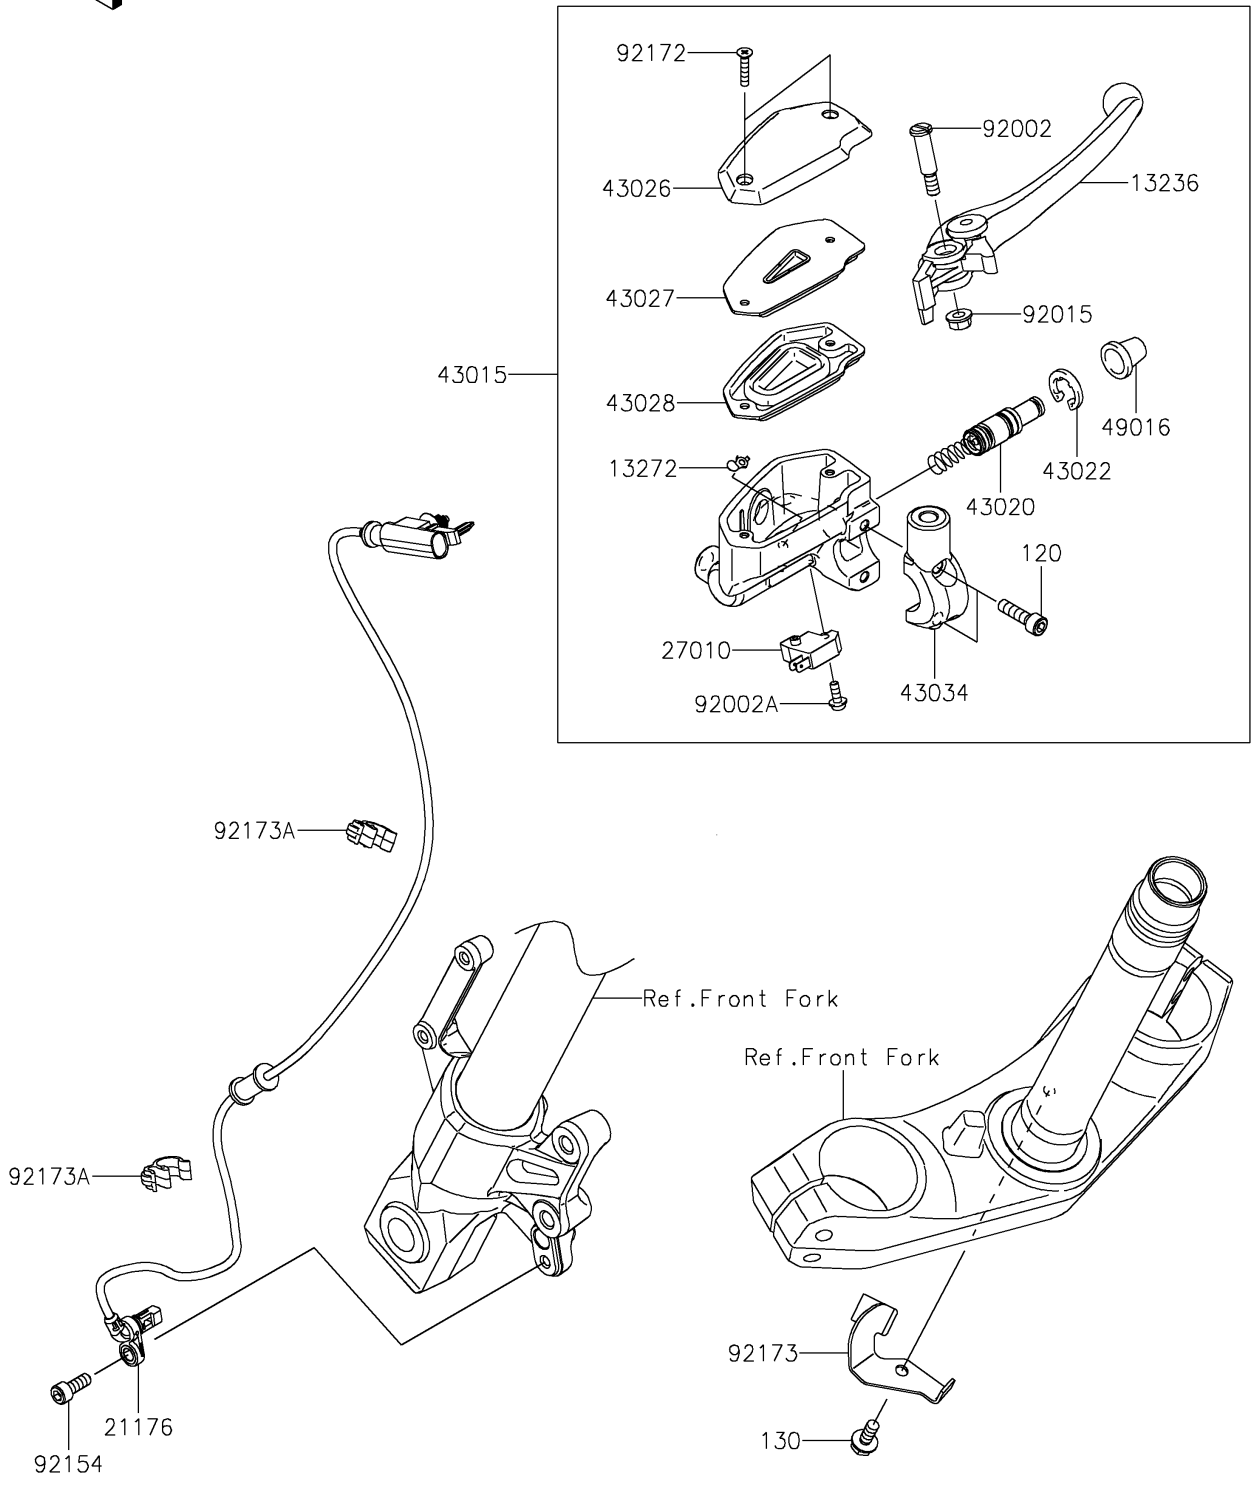

# 2024 Versys 650 PARTS DIAGRAM

## Front Master Cylinder

F2291

## 2024 Versys 650 PARTS LIST

### Front Master Cylinder

ITEM NAME	PART NUMBER	QUANTITY
LEVER-COMP,FRONT BRAKE (Ref # 13236)	13236-0140	1
PLATE (Ref # 13272)	13272-0573	1
SENSOR,FR (Ref # 21176)	21176-0942	1
SWITCH,BRAKE (Ref # 27010)	27010-0762	1
CYLINDER-ASSY-MASTER,FR (Ref # 43015)	43015-0601	1
PISTON-COMP-BRAKE (Ref # 43020)	43020-0008	1
STOPPER-BRAKE,PISTON (Ref # 43022)	43022-1010	1
CAP-BRAKE (Ref # 43026)	43026-0019	1
PLATE-DIAPHRAGM (Ref # 43027)	43027-0008	1
DIAPHRAGM (Ref # 43028)	43028-0015	1
HOLDER-BRAKE,MASTER CYLINDER (Ref # 43034)	43034-0049	1
COVER-SEAL,MASTER CYLINDER (Ref # 49016)	49016-1044	1
BOLT,LEVER SET,BLACK (Ref # 92002)	92002-1322	1
BOLT,SCREW,4X12 (Ref # 92002A)	92002-1323	1
NUT,FLANGED,6MM (Ref # 92015)	92015-1528	1
BOLT,SOCKET,6X16 (Ref # 92154)	92154-0235	1
SCREW,4X20 (Ref # 92172)	92172-0320	2
CLAMP,FORK UNDER HOLDER (Ref # 92173)	92173-1288	1
CLAMP,HOSE&SENSOR LINE (Ref # 92173A)	92173-1613	2
BOLT-SOCKET,6X22 (Ref # 120)	120CB0622	2
BOLT-FLANGED,6X14 (Ref # 130)	130BA0614	1