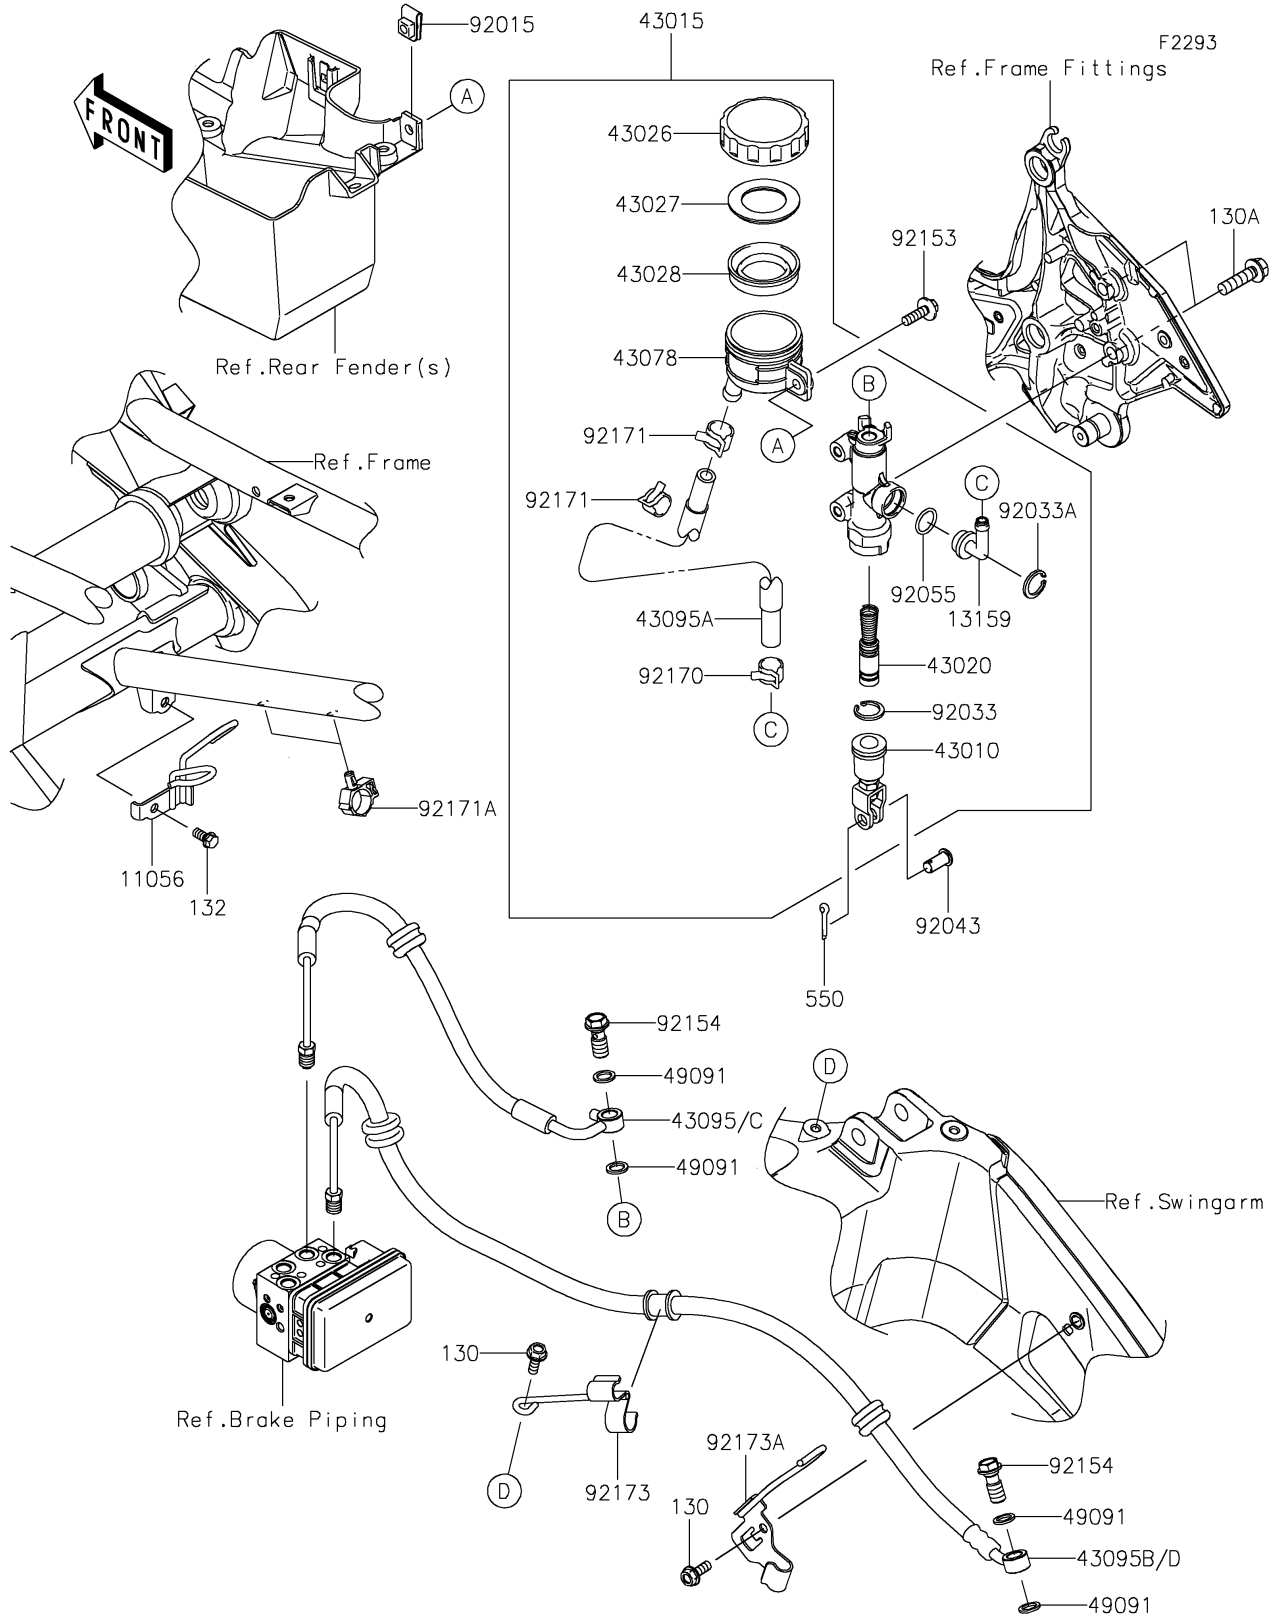

# 2024 Versys 650 PARTS DIAGRAM

## Rear Master Cylinder

### Rear Master Cylinder

| ITEM NAME                           | PART NUMBER | QUANTITY |
|-------------------------------------|-------------|----------|
| BOLT-FLANGED-SMALL,6X12 (Ref # 132) | 132BB0612   | 1        |
| PIN-COTTER,2.0X15 (Ref # 550)       | 550AA2015   | 1        |