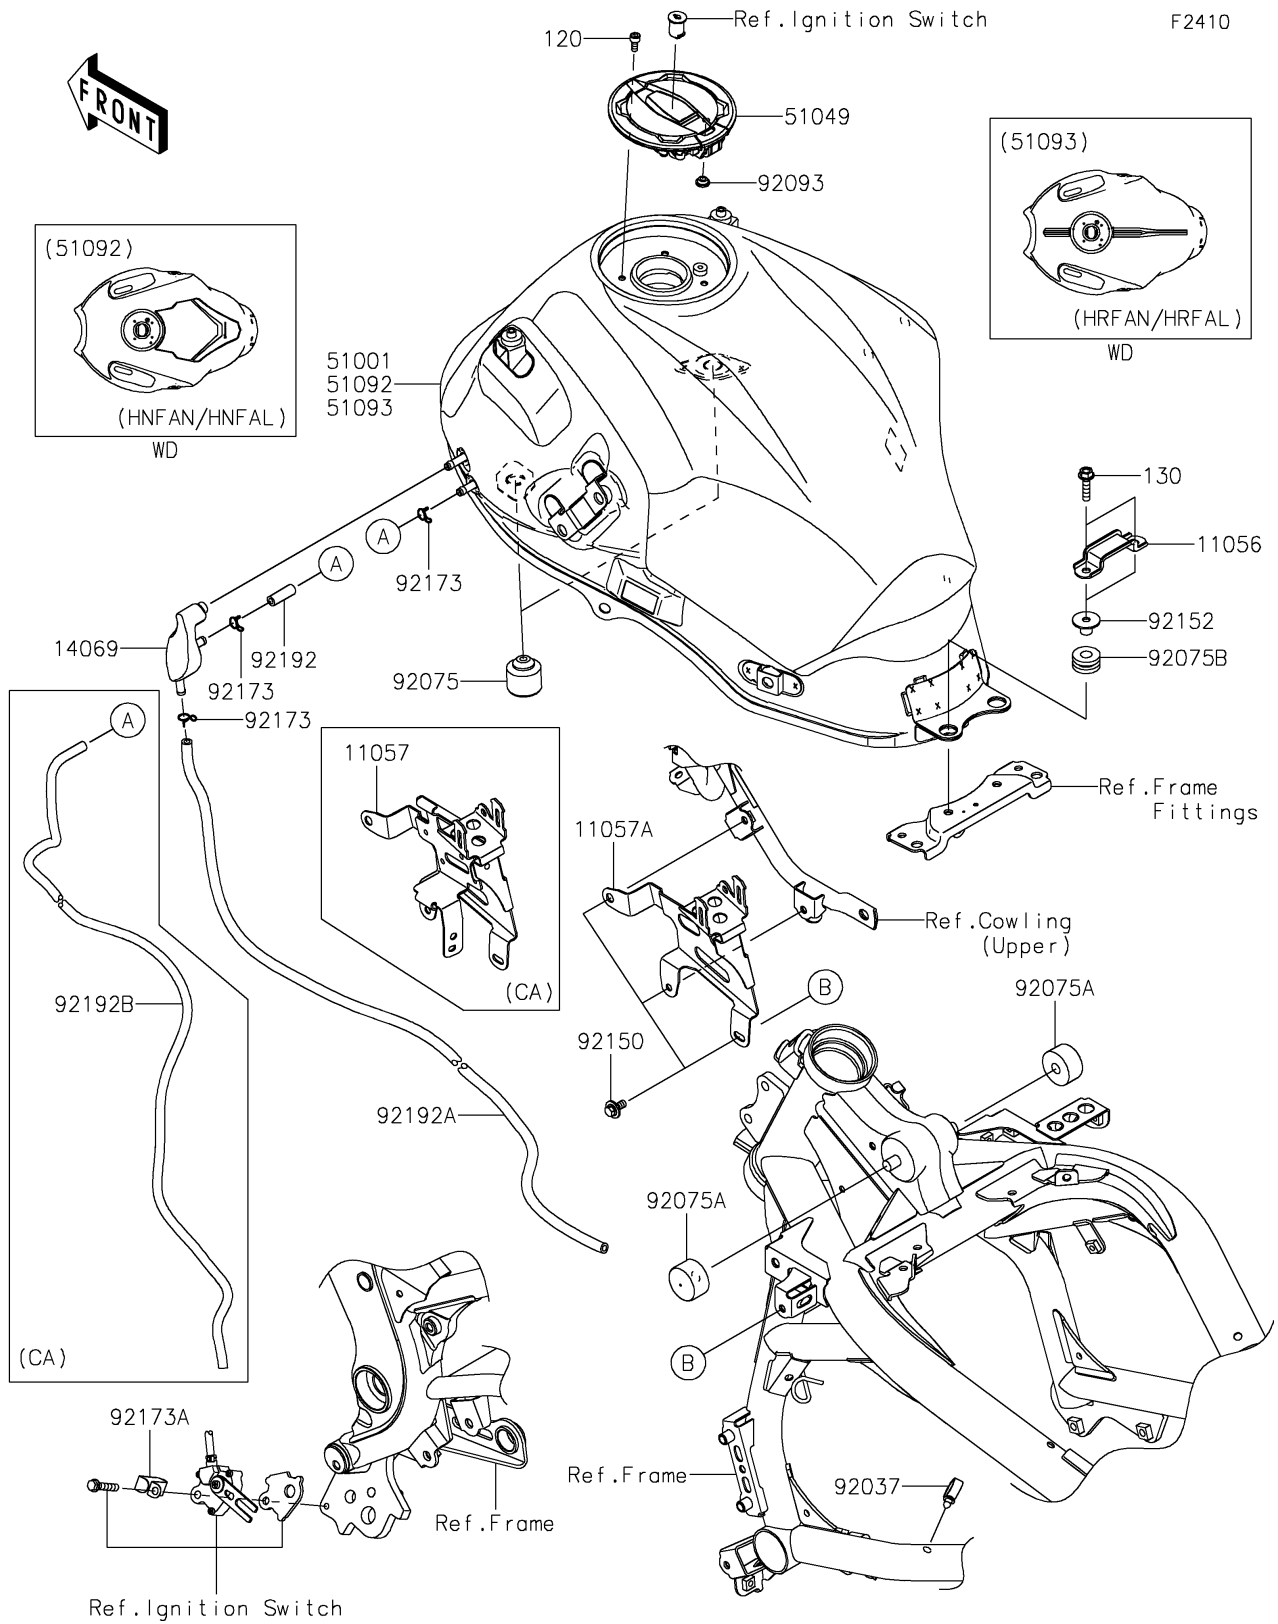

2022 VERSYS® 650 PARTS DIAGRAM

Fuel Tank

2022 VERSYS® 650 PARTS LIST

Fuel Tank

ITEM NAME	PART NUMBER	QUANTITY
BRACKET,SEAT (Ref # 11056)	11056-0361	1
BRACKET,CANISTER (Ref # 11057)	11057-7966	1
BRACKET,GRIP HEATER CONTROLLER (Ref # 11057A)	11057-7967	1
BREATHER (Ref # 14069)	14069-0011	1
TANK-COMP-FUEL,M.S.BLACK (Ref # 51001)	51001-0926-660	1
CAP-TANK,FUEL (Ref # 51049)	51049-0756	1
CLAMP,HOSE (Ref # 92037)	92037-1827	1
DAMPER (Ref # 92075)	92075-1002	2
DAMPER,FUEL TANK (Ref # 92075A)	92075-125	2
DAMPER,10X24X12 (Ref # 92075B)	92075-1690	2
SEAL,FUEL TANK CAP (Ref # 92093)	92093-1030	1
BOLT,FLANGED,6X14 (Ref # 92150)	92150-1689	3
COLLAR,6.5X10X13.1 (Ref # 92152)	92152-0910	2
CLAMP (Ref # 92173)	92173-0049	1
CLAMP (Ref # 92173A)	92173-0833	1
TUBE,5X9X26 (Ref # 92192)	92192-0910	1
TUBE,5X9X900 (Ref # 92192A)	92192-1237	1
TUBE,5X9X940&35 (Ref # 92192B)	92192-1403	1
BOLT-SOCKET,5X12 (Ref # 120)	120CA0512	4
BOLT-FLANGED,6X25 (Ref # 130)	130BA0625	2
CLAMP (Ref # 92173)	92173-0049	3