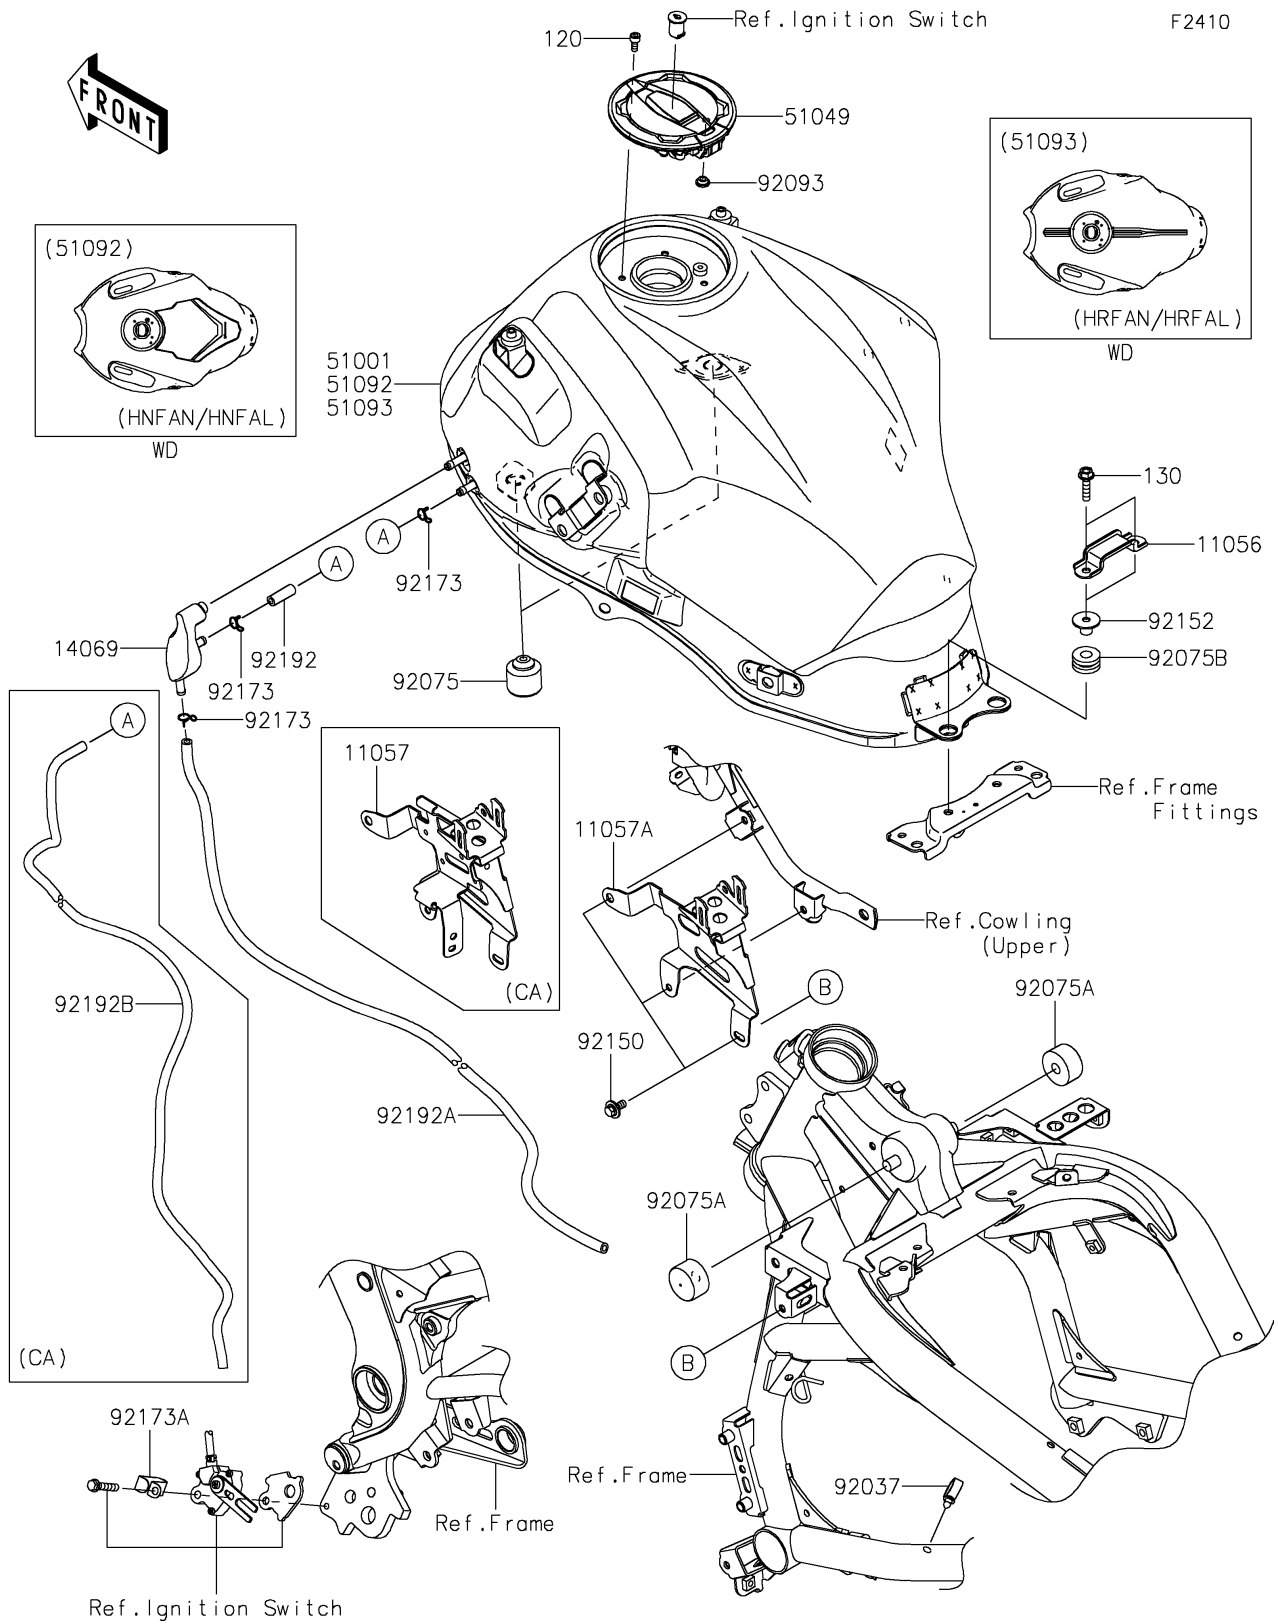

2023 VERSYS® 650 PARTS DIAGRAM

Fuel Tank

2023 VERSYS® 650 PARTS LIST

Fuel Tank

ITEM NAME	PART NUMBER	QUANTITY
BRACKET,SEAT (Ref # 11056)	11056-0361	1
BRACKET,CANISTER (Ref # 11057)	11057-7966	1
BRACKET,GRIP HEATER CONTROLLER (Ref # 11057A)	11057-7967	1
BREATHER (Ref # 14069)	14069-0011	1
TANK-COMP-FUEL,M.S.BLACK (Ref # 51001)	51001-0926-660	1
CAP-TANK,FUEL (Ref # 51049)	51049-0756	1
CLAMP,HOSE (Ref # 92037)	92037-1827	1
DAMPER (Ref # 92075)	92075-1002	2
DAMPER,FUEL TANK (Ref # 92075A)	92075-125	2
DAMPER,10X24X12 (Ref # 92075B)	92075-1690	2
SEAL,FUEL TANK CAP (Ref # 92093)	92093-1030	1
BOLT,FLANGED,6X14 (Ref # 92150)	92150-1689	3
COLLAR,6.5X10X13.1 (Ref # 92152)	92152-0910	2
CLAMP (Ref # 92173)	92173-0049	1
CLAMP (Ref # 92173A)	92173-0833	1
TUBE,5X9X26 (Ref # 92192)	92192-0910	1
TUBE,5X9X900 (Ref # 92192A)	92192-1237	1
TUBE,5X9X940&35 (Ref # 92192B)	92192-1403	1
BOLT-SOCKET,5X12 (Ref # 120)	120CA0512	4
BOLT-FLANGED,6X25 (Ref # 130)	130BA0625	2
CLAMP (Ref # 92173)	92173-0049	3