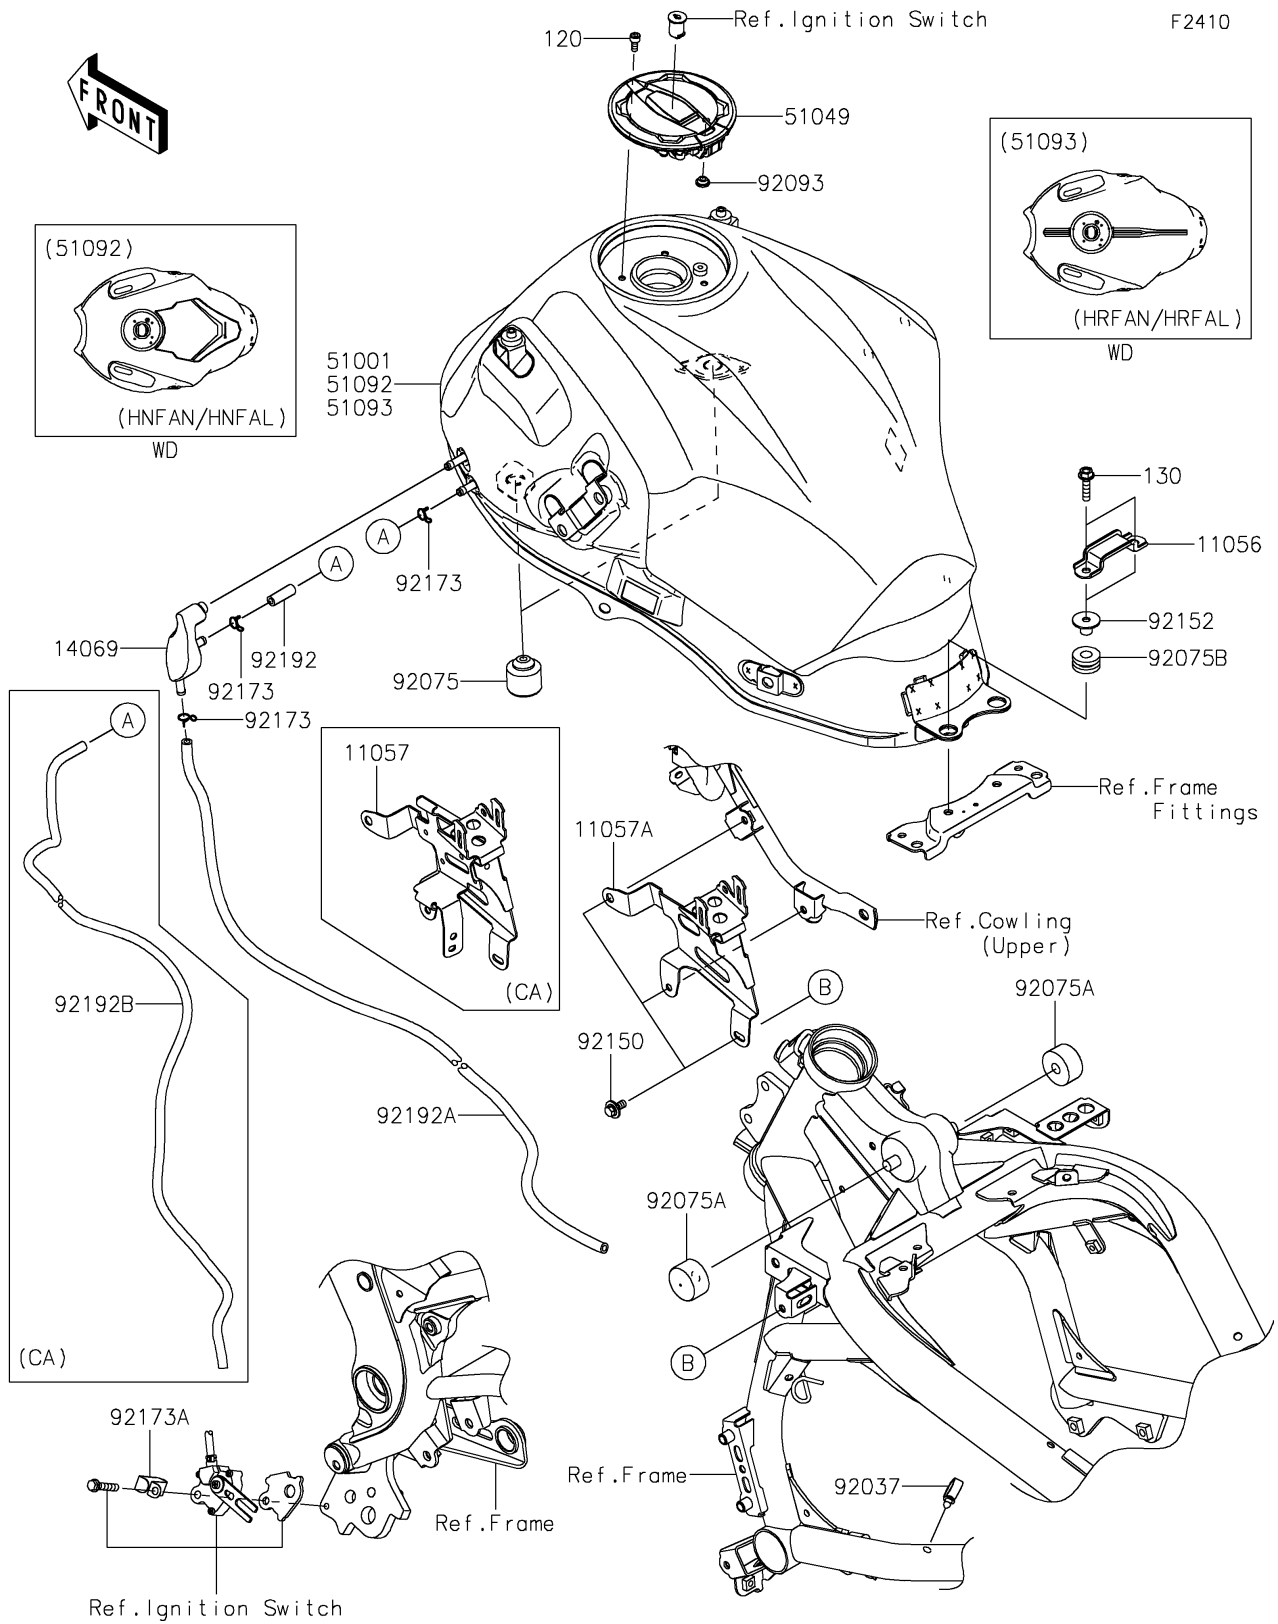

# 2023 VERSYS® 650 PARTS DIAGRAM

Fuel Tank

## 2023 VERSYS® 650 PARTS LIST

### Fuel Tank

ITEM NAME	PART NUMBER	QUANTITY
BRACKET,SEAT (Ref # 11056)	11056-0361	1
BRACKET,CANISTER (Ref # 11057)	11057-7966	1
BRACKET,GRIP HEATER CONTROLLER (Ref # 11057A)	11057-7967	1
BREATHER (Ref # 14069)	14069-0011	1
TANK-COMP-FUEL,M.S.BLACK (Ref # 51001)	51001-0926-660	1
CAP-TANK,FUEL (Ref # 51049)	51049-0756	1
CLAMP,HOSE (Ref # 92037)	92037-1827	1
DAMPER (Ref # 92075)	92075-1002	2
DAMPER,FUEL TANK (Ref # 92075A)	92075-125	2
DAMPER,10X24X12 (Ref # 92075B)	92075-1690	2
SEAL,FUEL TANK CAP (Ref # 92093)	92093-1030	1
BOLT,FLANGED,6X14 (Ref # 92150)	92150-1689	3
COLLAR,6.5X10X13.1 (Ref # 92152)	92152-0910	2
CLAMP (Ref # 92173)	92173-0049	1
CLAMP (Ref # 92173A)	92173-0833	1
TUBE,5X9X26 (Ref # 92192)	92192-0910	1
TUBE,5X9X900 (Ref # 92192A)	92192-1237	1
TUBE,5X9X940&35 (Ref # 92192B)	92192-1403	1
BOLT-SOCKET,5X12 (Ref # 120)	120CA0512	4
BOLT-FLANGED,6X25 (Ref # 130)	130BA0625	2
CLAMP (Ref # 92173)	92173-0049	3