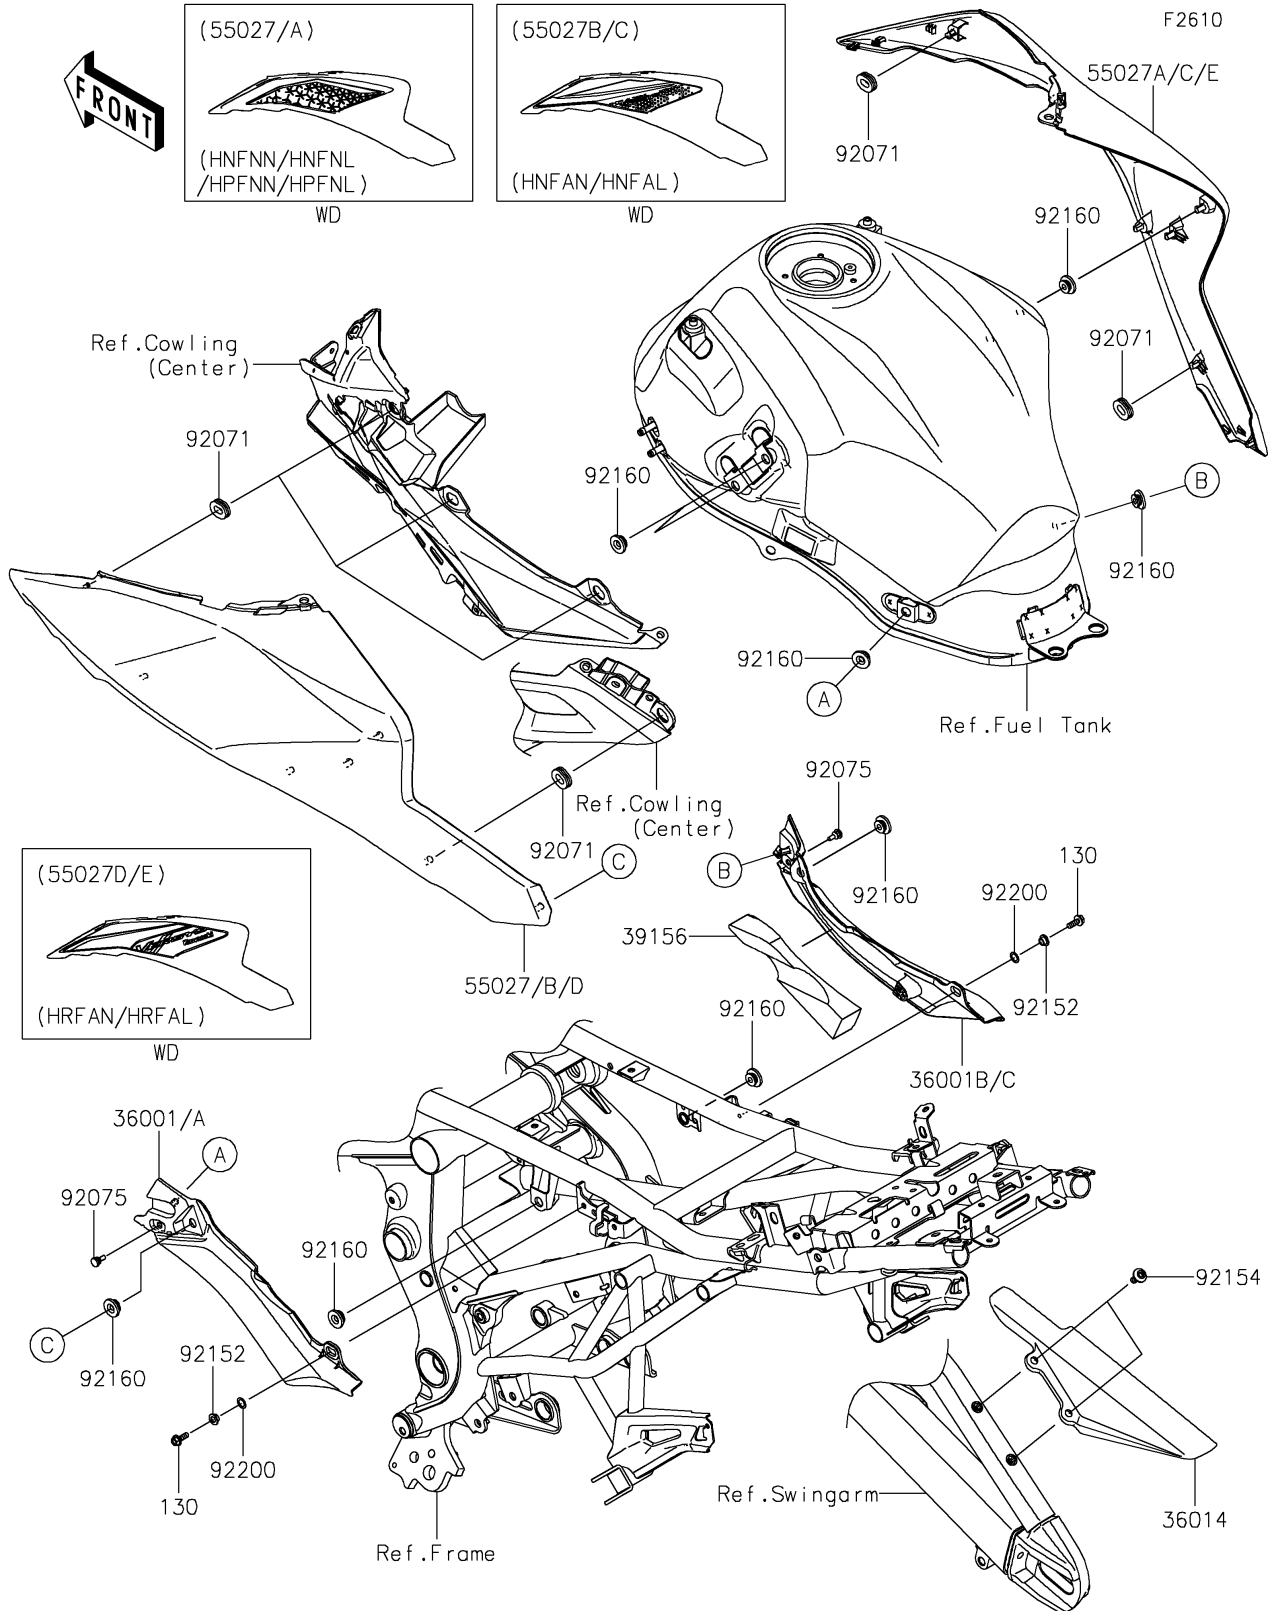

# 2023 Versys 650 PARTS DIAGRAM

## Side Covers/Chain Cover

## 2023 Versys 650 PARTS LIST

### Side Covers/Chain Cover

ITEM NAME	PART NUMBER	QUANTITY
COVER-SIDE,LH,M.F.S.BLACK (Ref # 36001A)	36001-0721-739	1
COVER-SIDE,RH,M.F.S.BLACK (Ref # 36001C)	36001-0722-739	1
CASE-CHAIN,RR (Ref # 36014)	36014-0018	1
PAD,SIDE COVER,RH (Ref # 39156)	39156-2790	1
COWLING,TANK,LH,M.F.S.BLACK (Ref # 55027)	55027-5229-739	1
COWLING,TANK,RH,M.F.S.BLACK (Ref # 55027A)	55027-5230-739	1
GROMMET,11X23X7 (Ref # 92071)	92071-0762	8
DAMPER,6X10X15 (Ref # 92075)	92075-1808	2
COLLAR,5.6X8X5 (Ref # 92152)	92152-2339	2
BOLT,SOCKET,6X14 (Ref # 92154)	92154-0932	2
DAMPER (Ref # 92160)	92160-1613	10
WASHER,8.2X12X0.5 (Ref # 92200)	92200-1887	2
BOLT-FLANGED,5X14 (Ref # 130)	130BA0514	2