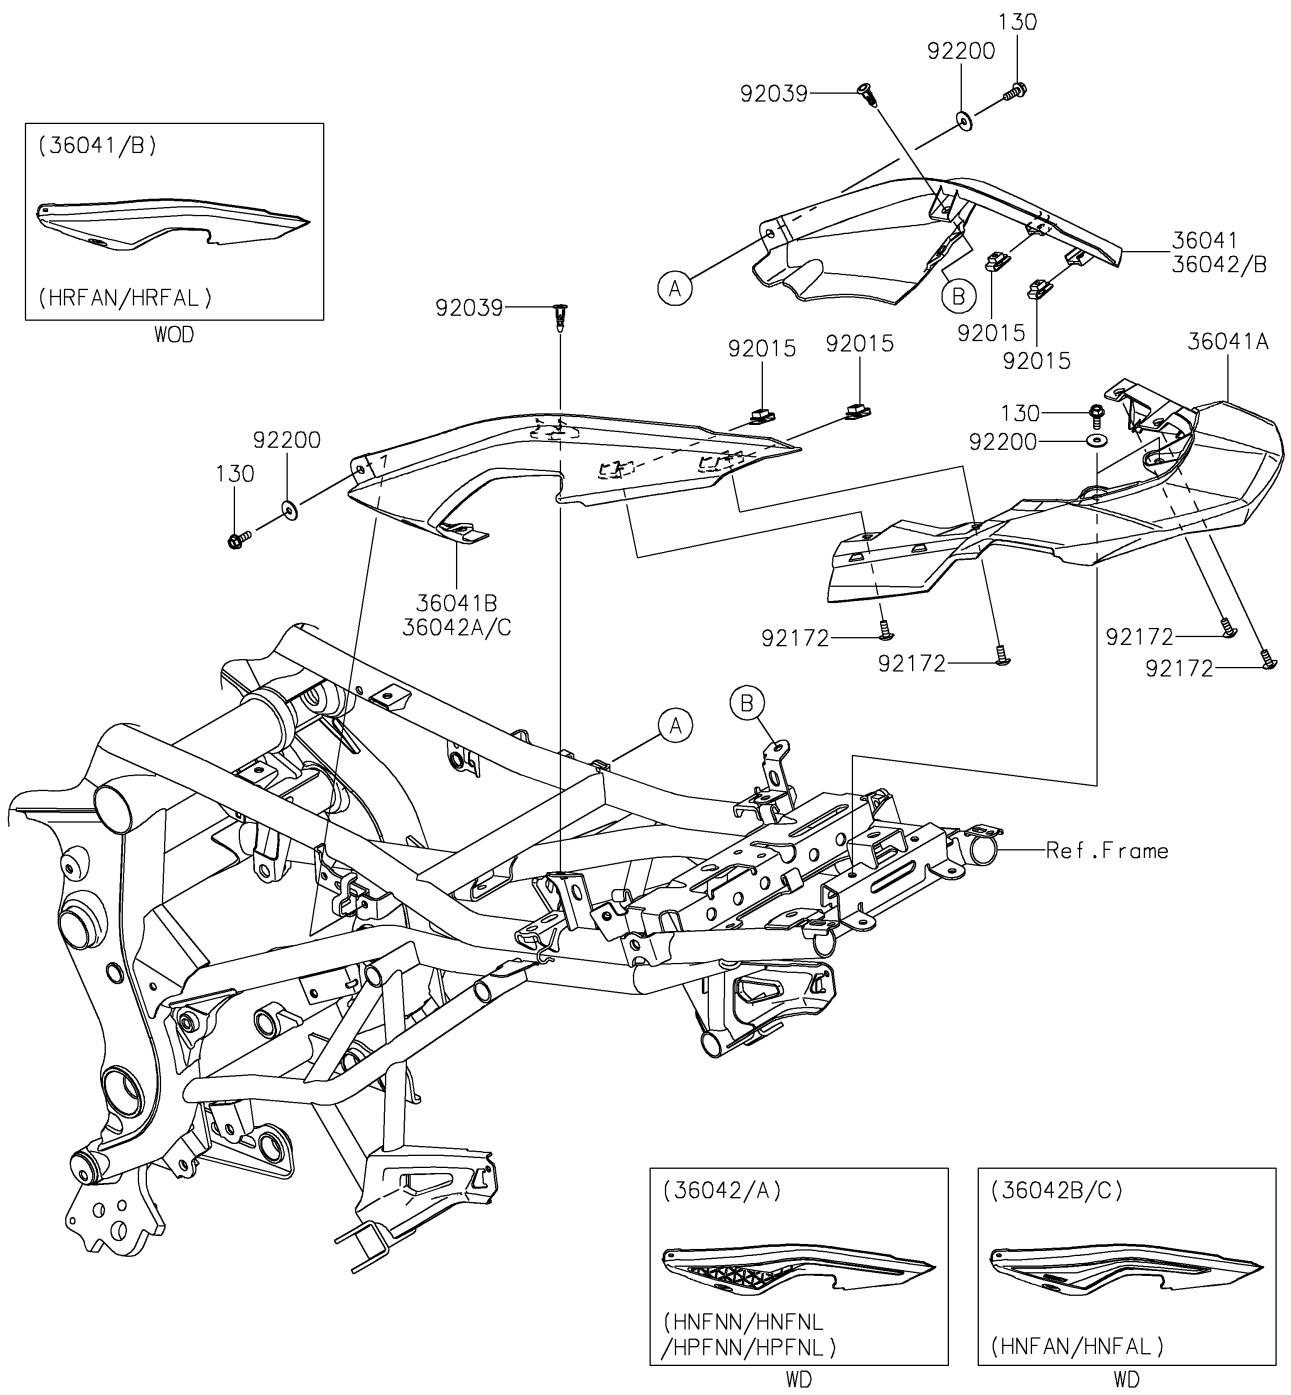

2024 Versys 650 PARTS DIAGRAM

Seat Cover

F2612

2024 Versys 650 PARTS LIST

Seat Cover

ITEM NAME	PART NUMBER	QUANTITY
COVER-TAIL,RH,M.M.D.GRAY (Ref # 36041)	36041-0002-69P	1
COVER-TAIL,CNT (Ref # 36041A)	36041-0003	1
COVER-TAIL,LH,M.M.D.GRAY (Ref # 36041B)	36041-0025-69P	1
COVER-TAIL,RH,M.F.S.BLACK (Ref # 36042)	36042-5357-739	1
COVER-TAIL,LH,M.F.S.BLACK (Ref # 36042A)	36042-5358-739	1
NUT,5MM (Ref # 92015)	92015-1627	4
RIVET (Ref # 92039)	92039-0709	2
SCREW,5X12,WHITE (Ref # 92172)	92172-1070	4
WASHER,5.2X16X1.2 (Ref # 92200)	92200-0583	4
BOLT-FLANGED,5X14 (Ref # 130)	130BA0514	4