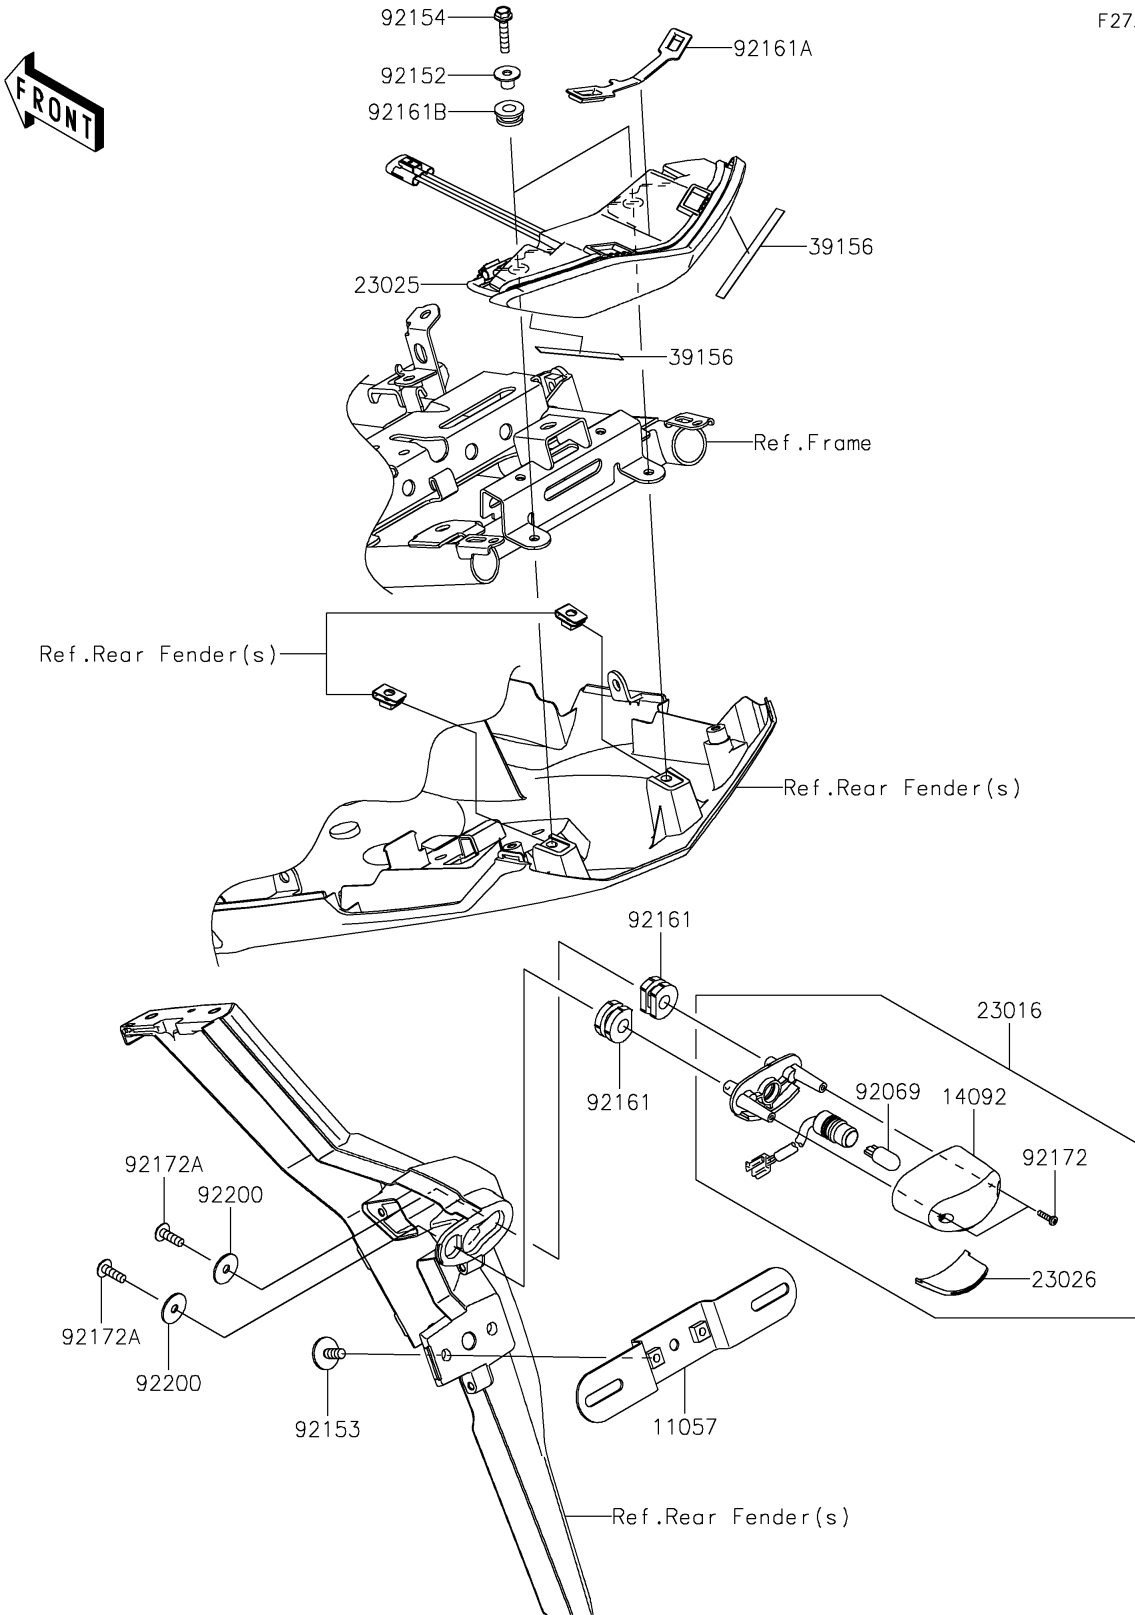

2022 VERSYS® 650 PARTS DIAGRAM

Taillight(s)

F2720

2022 VERSYS® 650 PARTS LIST

Taillight(s)

ITEM NAME	PART NUMBER	QUANTITY
BRACKET,LICENSE PLATE (Ref # 11057)	11057-7488	1
COVER,LICENSE LAMP (Ref # 14092)	14092-0001	1
LAMP-ASSY,LICENCE (Ref # 23016)	23016-0655	1
LAMP-TAIL (Ref # 23025)	23025-0348	1
LENS,LICENCE LAMP (Ref # 23026)	23026-0035	1
PAD,6X70 (Ref # 39156)	39156-1920	2
BULB,12V 5W (Ref # 92069)	92069-1016	1
COLLAR,5.6X8X9.3 (Ref # 92152)	92152-1527	2
BOLT,6X16 (Ref # 92153)	92153-1423	2
BOLT,FLANGED,5X25 (Ref # 92154)	92154-0846	2
DAMPER (Ref # 92161)	92161-0776	2
DAMPER,TAIL LAMP (Ref # 92161A)	92161-0808	1
DAMPER,8X18X8.1 (Ref # 92161B)	92161-1369	2
SCREW,TAPPING,2.9X13 (Ref # 92172)	92172-0343	2
SCREW,TAPPING,5X16 (Ref # 92172A)	92172-0427	2
WASHER,5.5X20X1.2 (Ref # 92200)	92200-0284	2