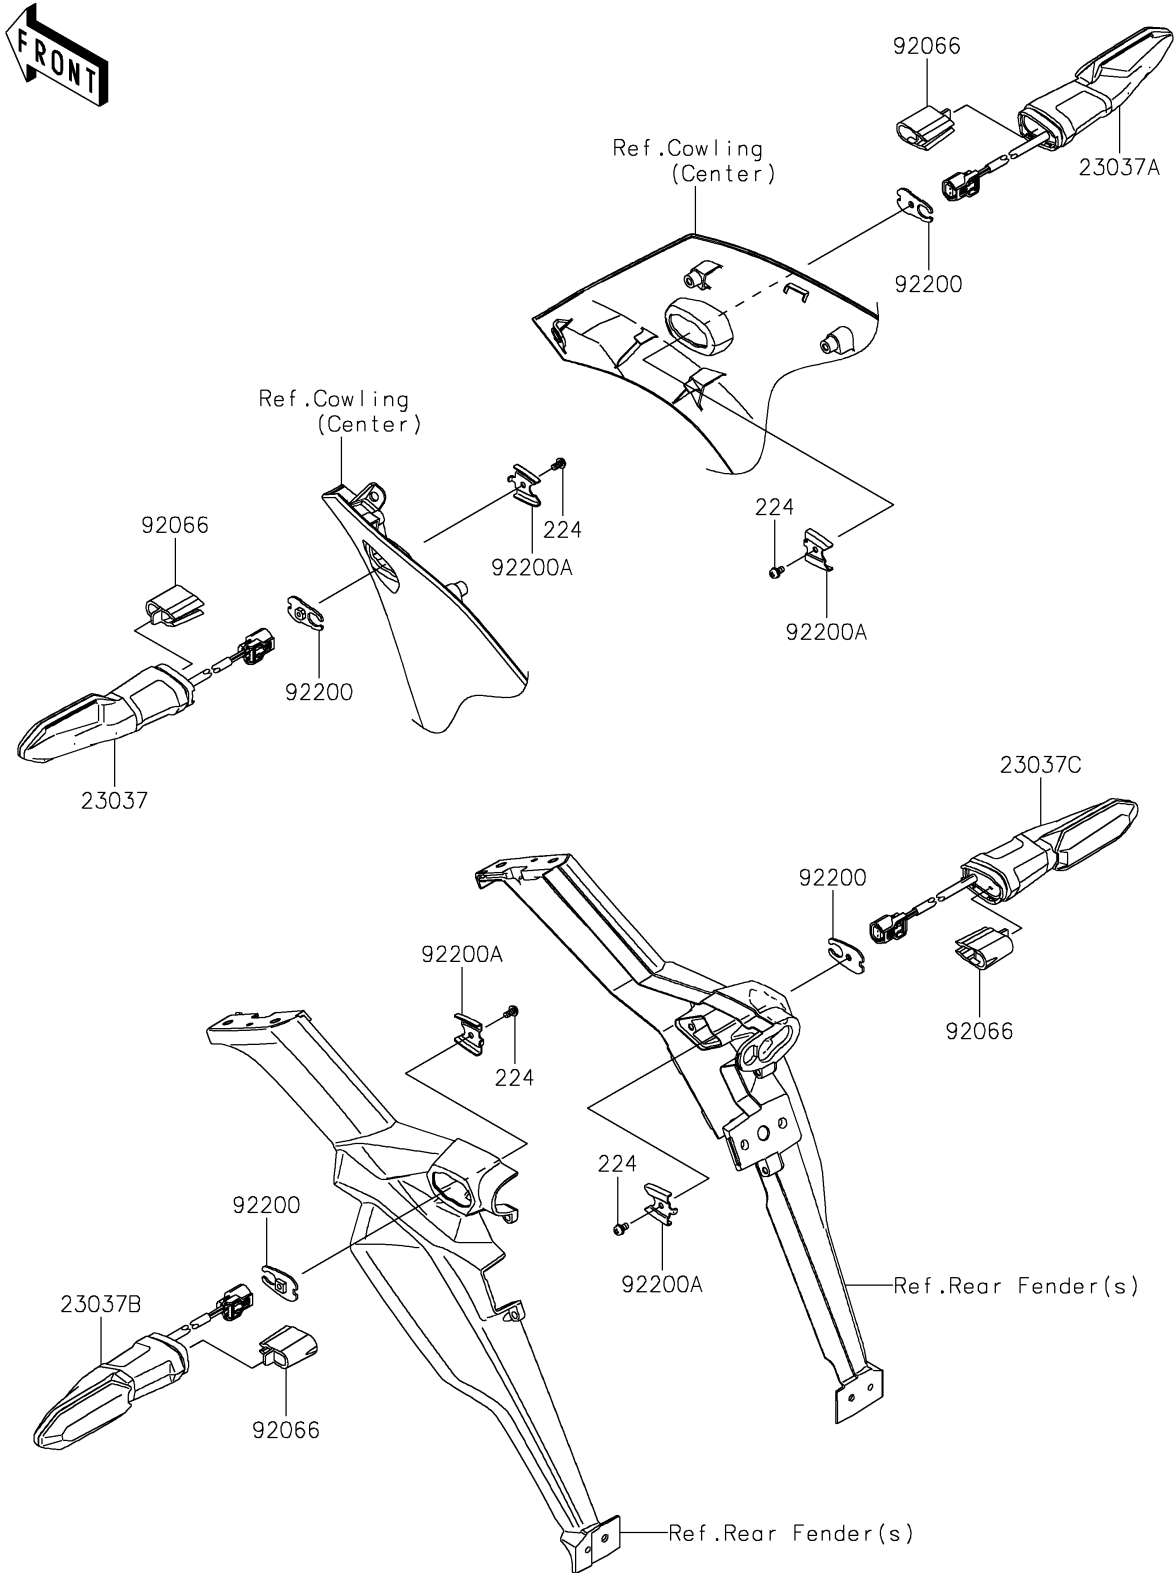

2022 VERSYS® 650 PARTS DIAGRAM

Turn Signals

F2730

2022 VERSYS® 650 PARTS LIST

Turn Signals

ITEM NAME	PART NUMBER	QUANTITY
LAMP-ASSY-SIGNAL,LED,LH,FR (Ref # 23037)	23037-0527	1
LAMP-ASSY-SIGNAL,LED,RH,FR (Ref # 23037A)	23037-0528	1
LAMP-ASSY-SIGNAL,LED,LH (Ref # 23037B)	23037-0561	1
LAMP-ASSY-SIGNAL,LED,RH (Ref # 23037C)	23037-0562	1
PLUG,SIGNAL LAMP (Ref # 92066)	92066-0919	4
WASHER,SIGNAL LAMP (Ref # 92200)	92200-2294	4
WASHER (Ref # 92200A)	92200-2421	4
SCREW-PAN-WP-CROS,4X8 (Ref # 224)	224AB0408	4