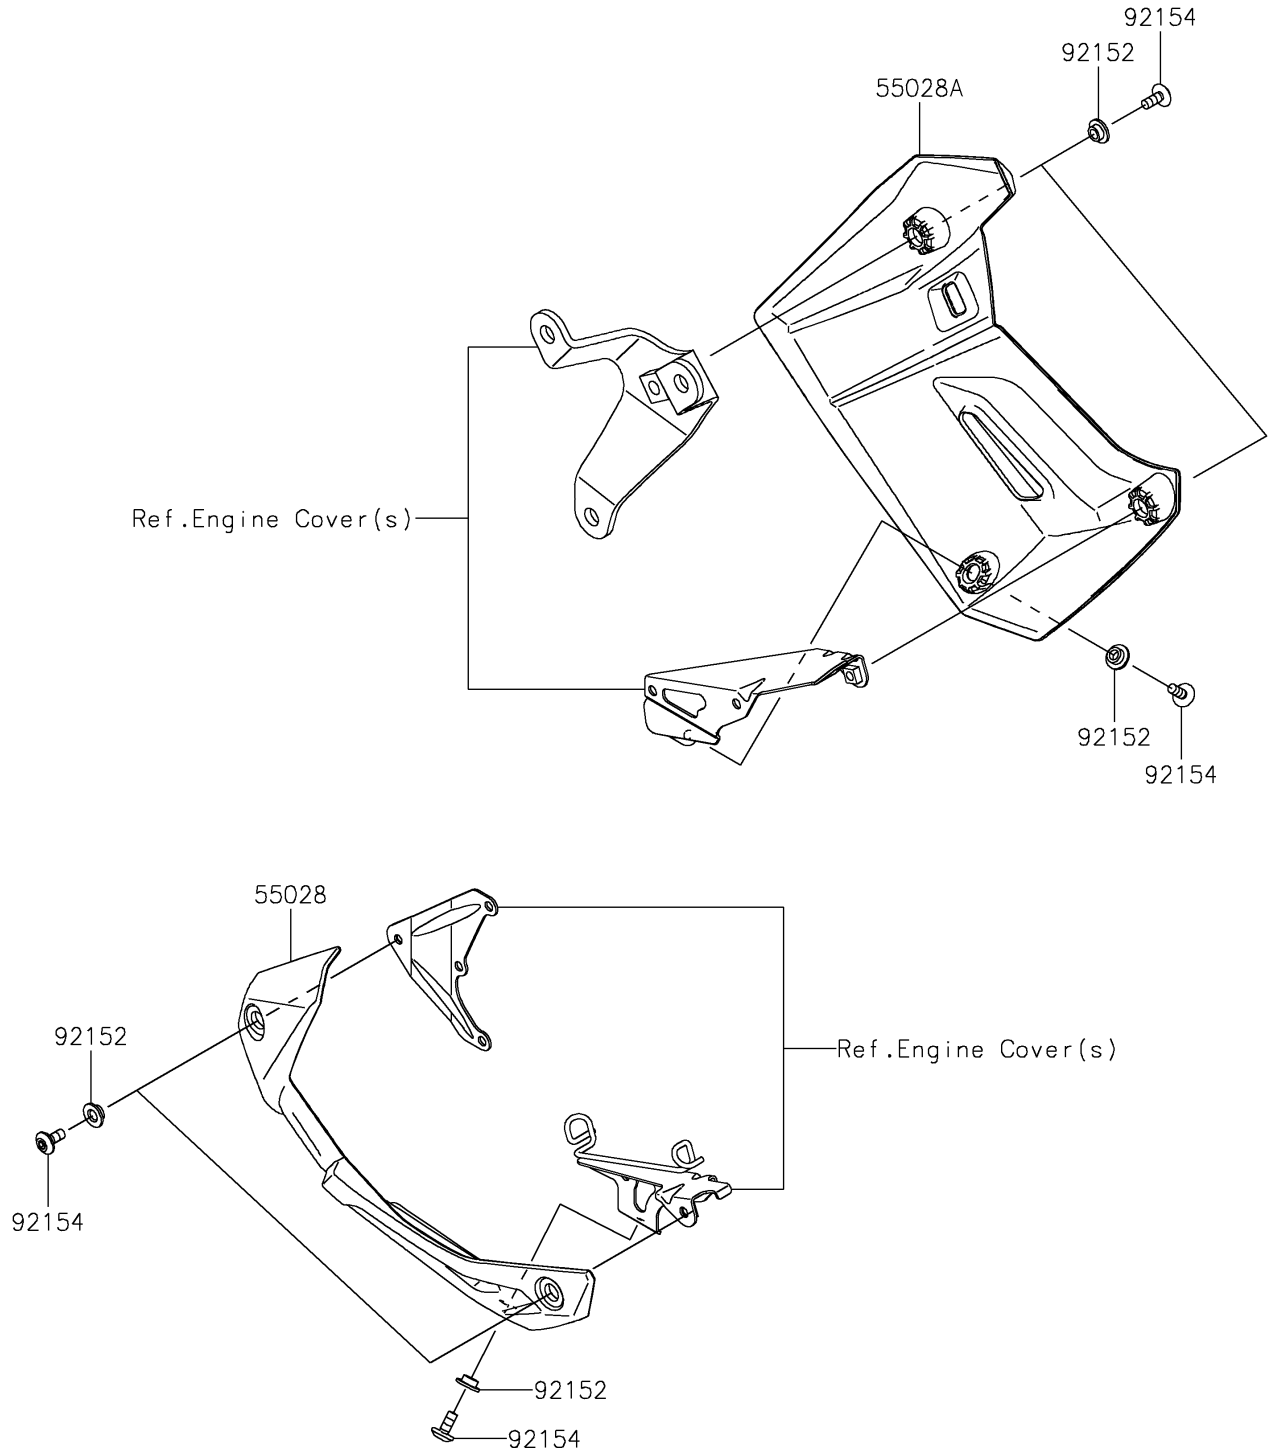

2022 VERSYS® 650 PARTS DIAGRAM

Cowling Lower

F2872

2022 VERSYS® 650 PARTS LIST

Cowling Lowers

| ITEM NAME | PART NUMBER | QUANTITY |
|--------------------------------|-------------|----------|
| COWLING,LWR,LH (Ref # 55028) | 55028-0819 | 1 |
| COWLING,LWR,RH (Ref # 55028A) | 55028-0820 | 1 |
| COLLAR (Ref # 92152) | 92152-2296 | 6 |
| BOLT,SOCKET,6X14 (Ref # 92154) | 92154-0932 | 6 |