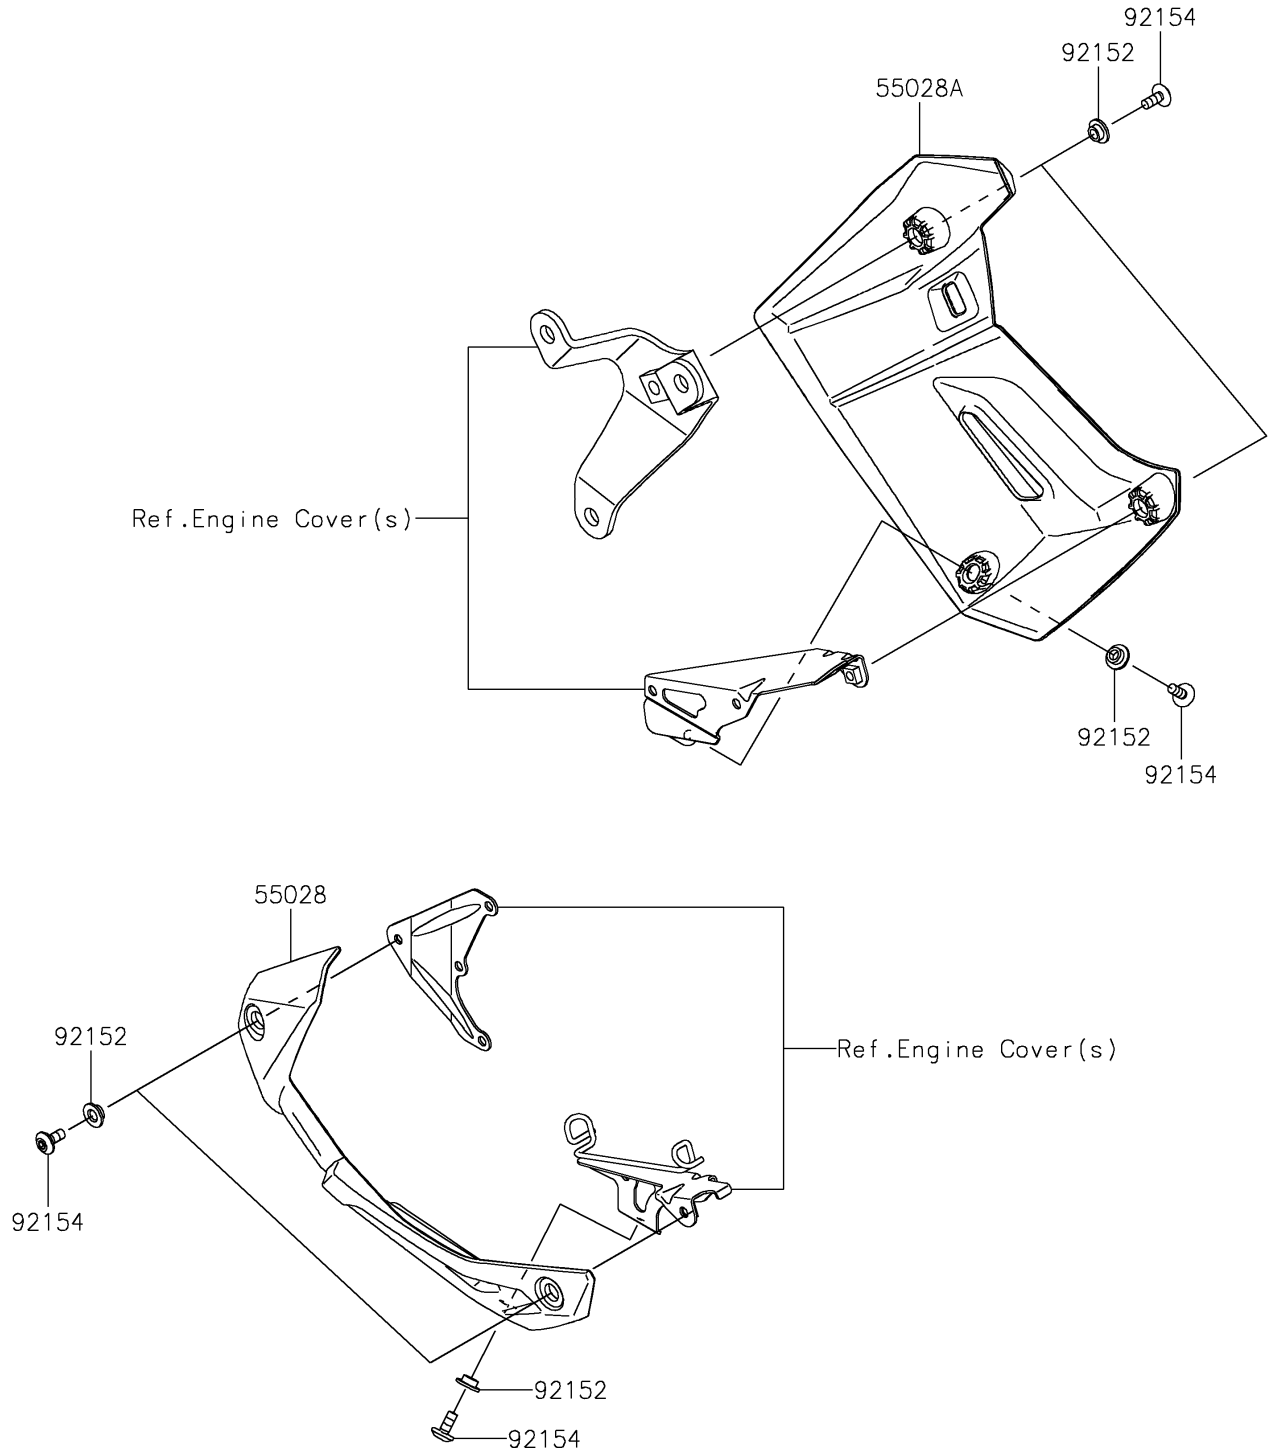

2024 Versys 650 PARTS DIAGRAM

Cowling Lowers

F2872

2024 Versys 650 PARTS LIST

Cowling Lowers

ITEM NAME	PART NUMBER	QUANTITY
COWLING,LWR,LH (Ref # 55028)	55028-0819	1
COWLING,LWR,RH (Ref # 55028A)	55028-0820	1
COLLAR (Ref # 92152)	92152-2296	6
BOLT,SOCKET,6X14 (Ref # 92154)	92154-0932	6