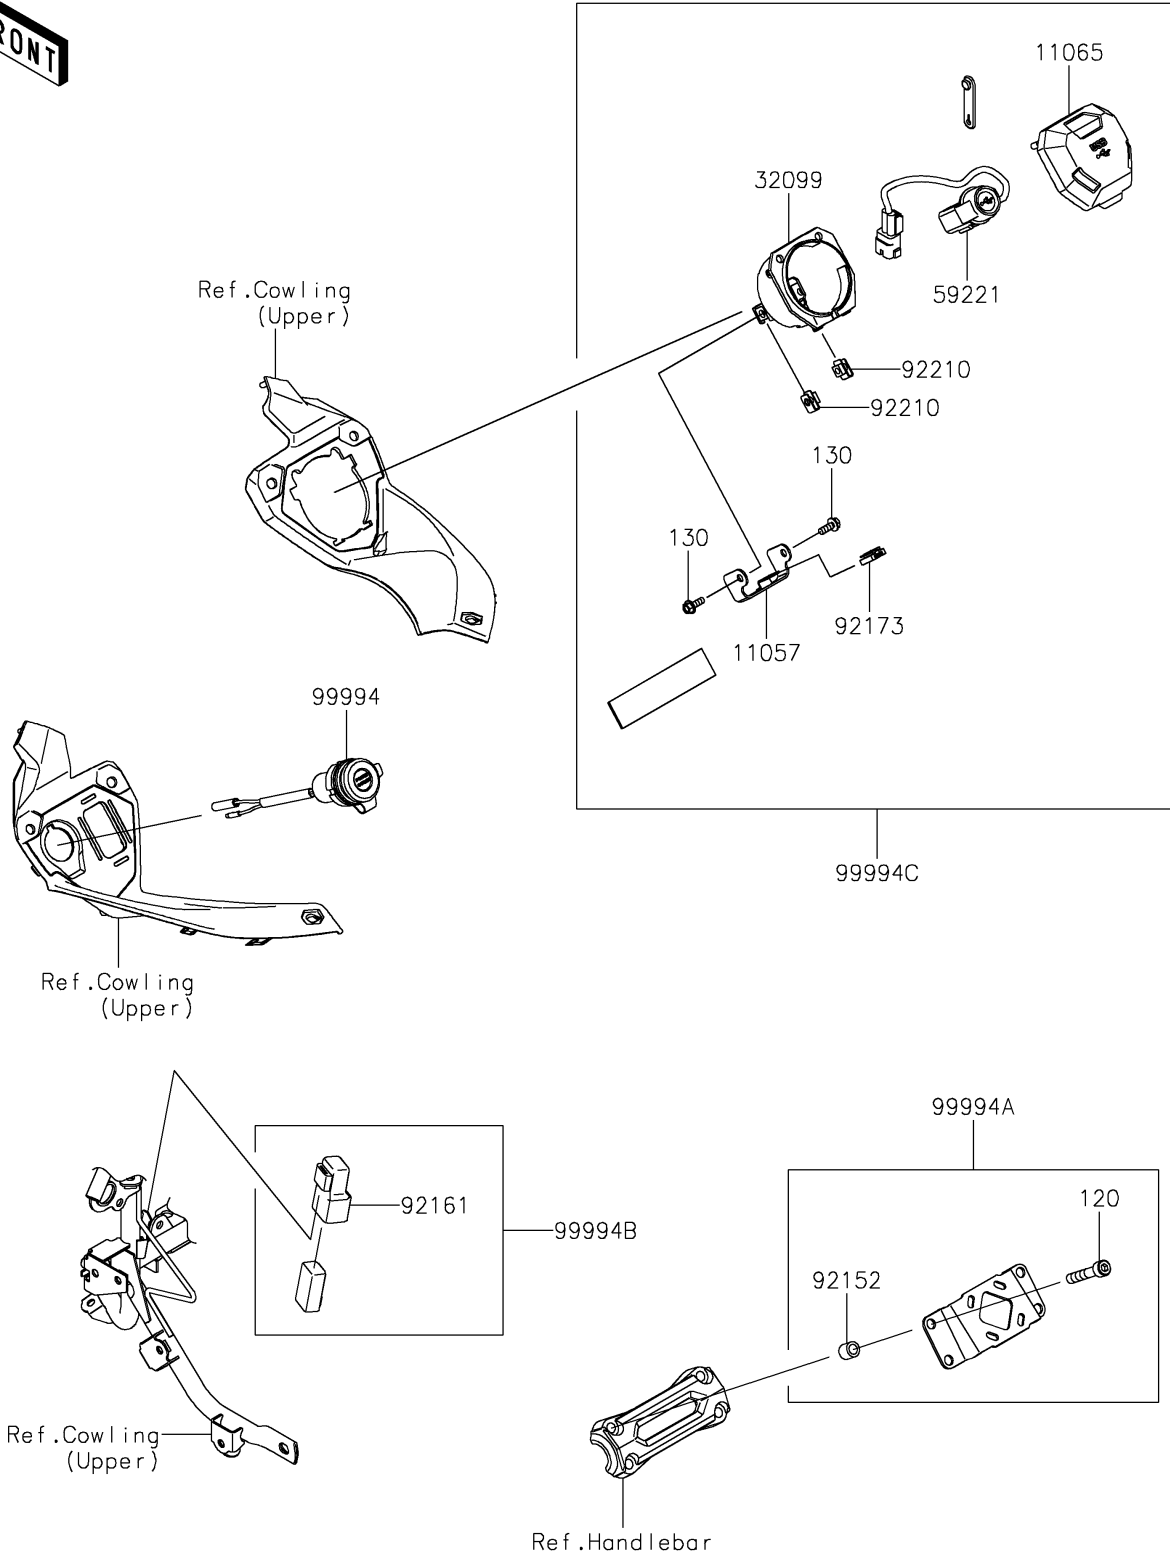

2023 Versys 650 PARTS DIAGRAM

Accessory(Electrical)

F2910B

2023 Versys 650 PARTS LIST

Accessory(Electrical)

ITEM NAME	PART NUMBER	QUANTITY
BRACKET (Ref # 11057)	11057-4390	1
CAP,USB (Ref # 11065)	11065-1425	1
CASE,USB (Ref # 32099)	32099-0822	1
CONNECTOR-CORD,USB (Ref # 59221)	59221-0021	1
COLLAR (Ref # 92152)	92152-2330	4
DAMPER (Ref # 92161)	92161-2290	1
CLAMP (Ref # 92173)	92173-2464	1
NUT,PLATE,5MM (Ref # 92210)	92210-0935	2
KIT-ACCESSORY,DC OUTPUT (Ref # 99994)	99994-0485	1
KIT-ACCESSORY,GPS NAVI BKT (Ref # 99994A)	99994-0910	1
RELAY (Ref # 99994B)	99994-1677	1
USB OUTLET (Ref # 99994C)	99994-1923	1
BOLT-SOCKET (Ref # 120)	120CC0845	4
BOLT-FLANGED,5X14 (Ref # 130)	130BA0514	2