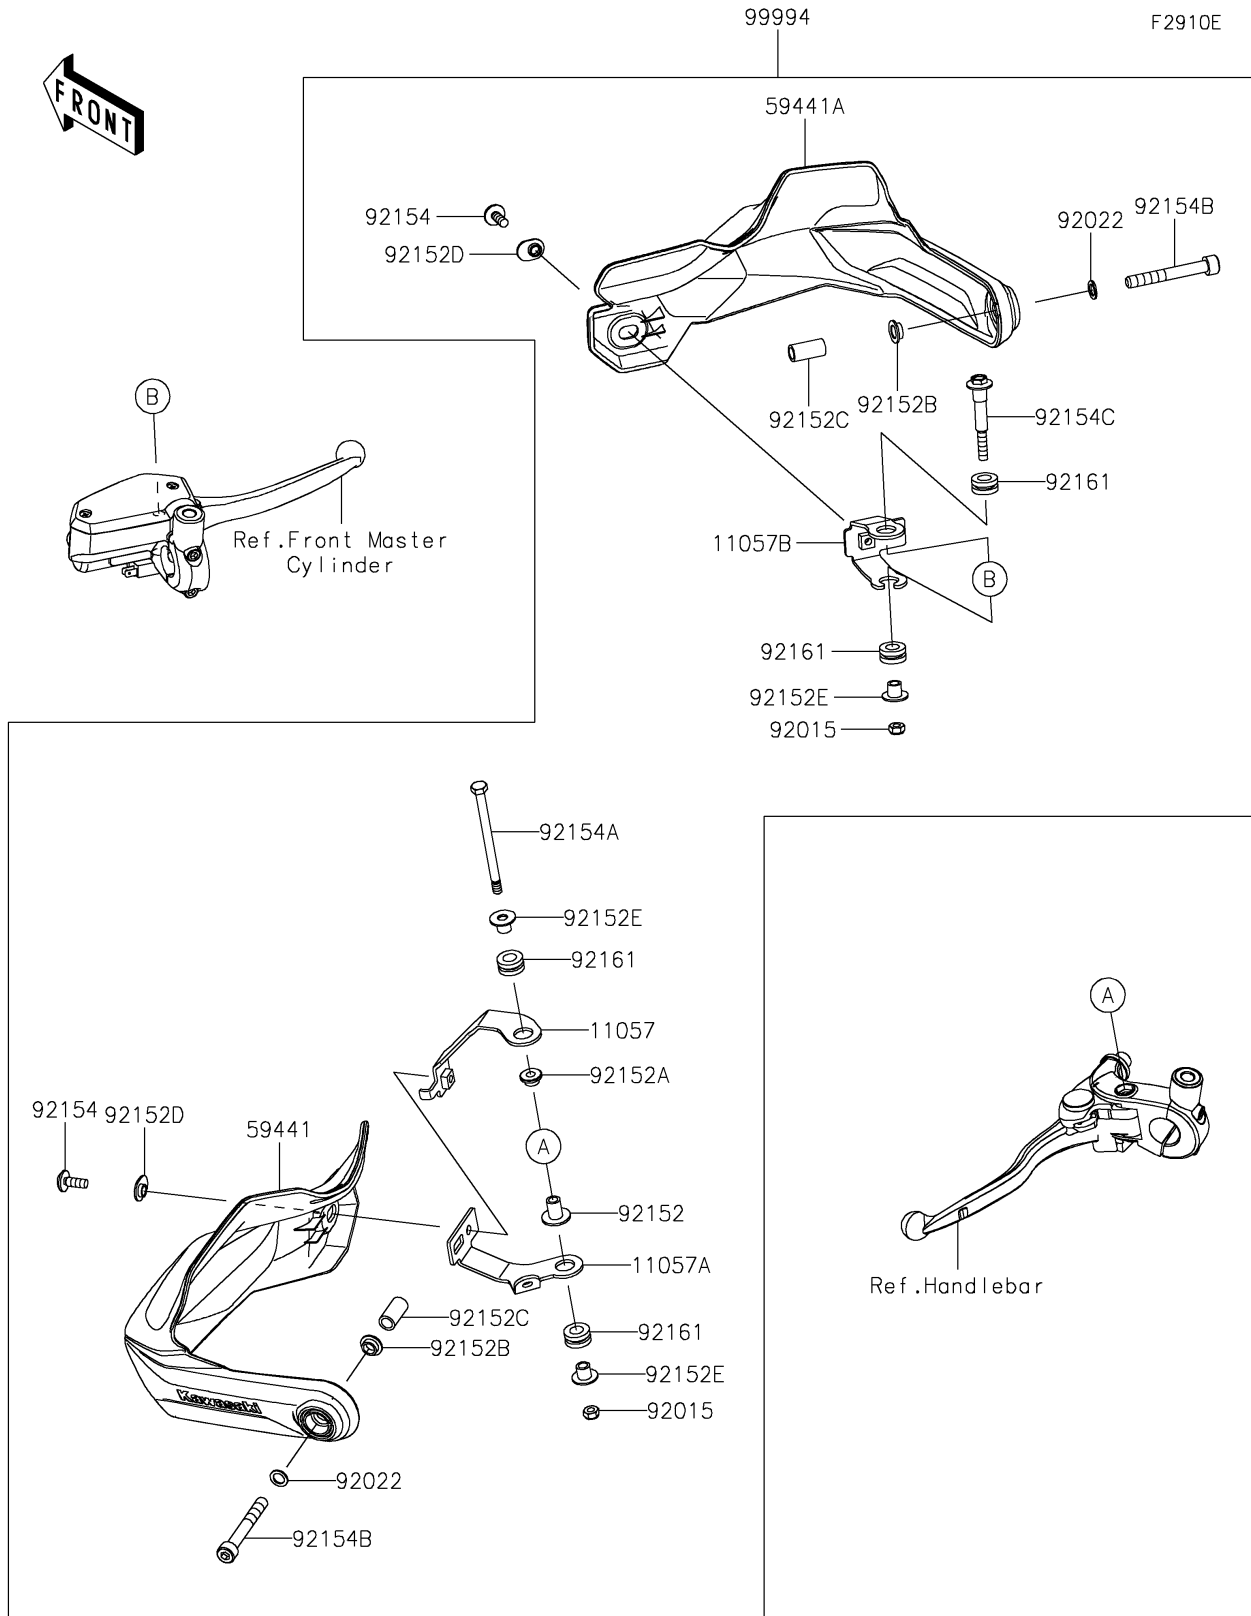

# 2022 VERSYS® 650 PARTS DIAGRAM

Accessory(Hand Cover)

## 2022 VERSYS® 650 PARTS LIST

Accessory(Hand Cover)

ITEM NAME	PART NUMBER	QUANTITY
BRACKET,LH,UPP (Ref # 11057)	11057-7518	1
BRACKET,LH,LWR (Ref # 11057A)	11057-7519	1
BRACKET,RH (Ref # 11057B)	11057-7520	1
COVER-HANDLE,LH (Ref # 59441)	59441-0305	1
COVER-HANDLE,RH (Ref # 59441A)	59441-0306	1
NUT,LOCK,6MM,BLACK (Ref # 92015)	92015-1191	2
WASHER,8.5X13X1 (Ref # 92022)	92022-1028	2
COLLAR,6.3X9.5X13.5 (Ref # 92152)	92152-1942	1
COLLAR (Ref # 92152A)	92152-2069	1
COLLAR (Ref # 92152B)	92152-2512	2
COLLAR,8.2X11.8X23.5 (Ref # 92152C)	92152-2515	2
COLLAR (Ref # 92152D)	92152-2833	2
COLLAR (Ref # 92152E)	92152-2838	3
BOLT,SOCKET,6X16 (Ref # 92154)	92154-4370	2
BOLT,CLUTCH LEVER (Ref # 92154A)	92154-4381	1
BOLT,SOCKET,8X60 (Ref # 92154B)	92154-4409	2
BOLT,FR MASTER CYLINDER (Ref # 92154C)	92154-4476	1
DAMPER (Ref # 92161)	92161-1462	4
HAND COVER (Ref # 99994)	99994-1676	1