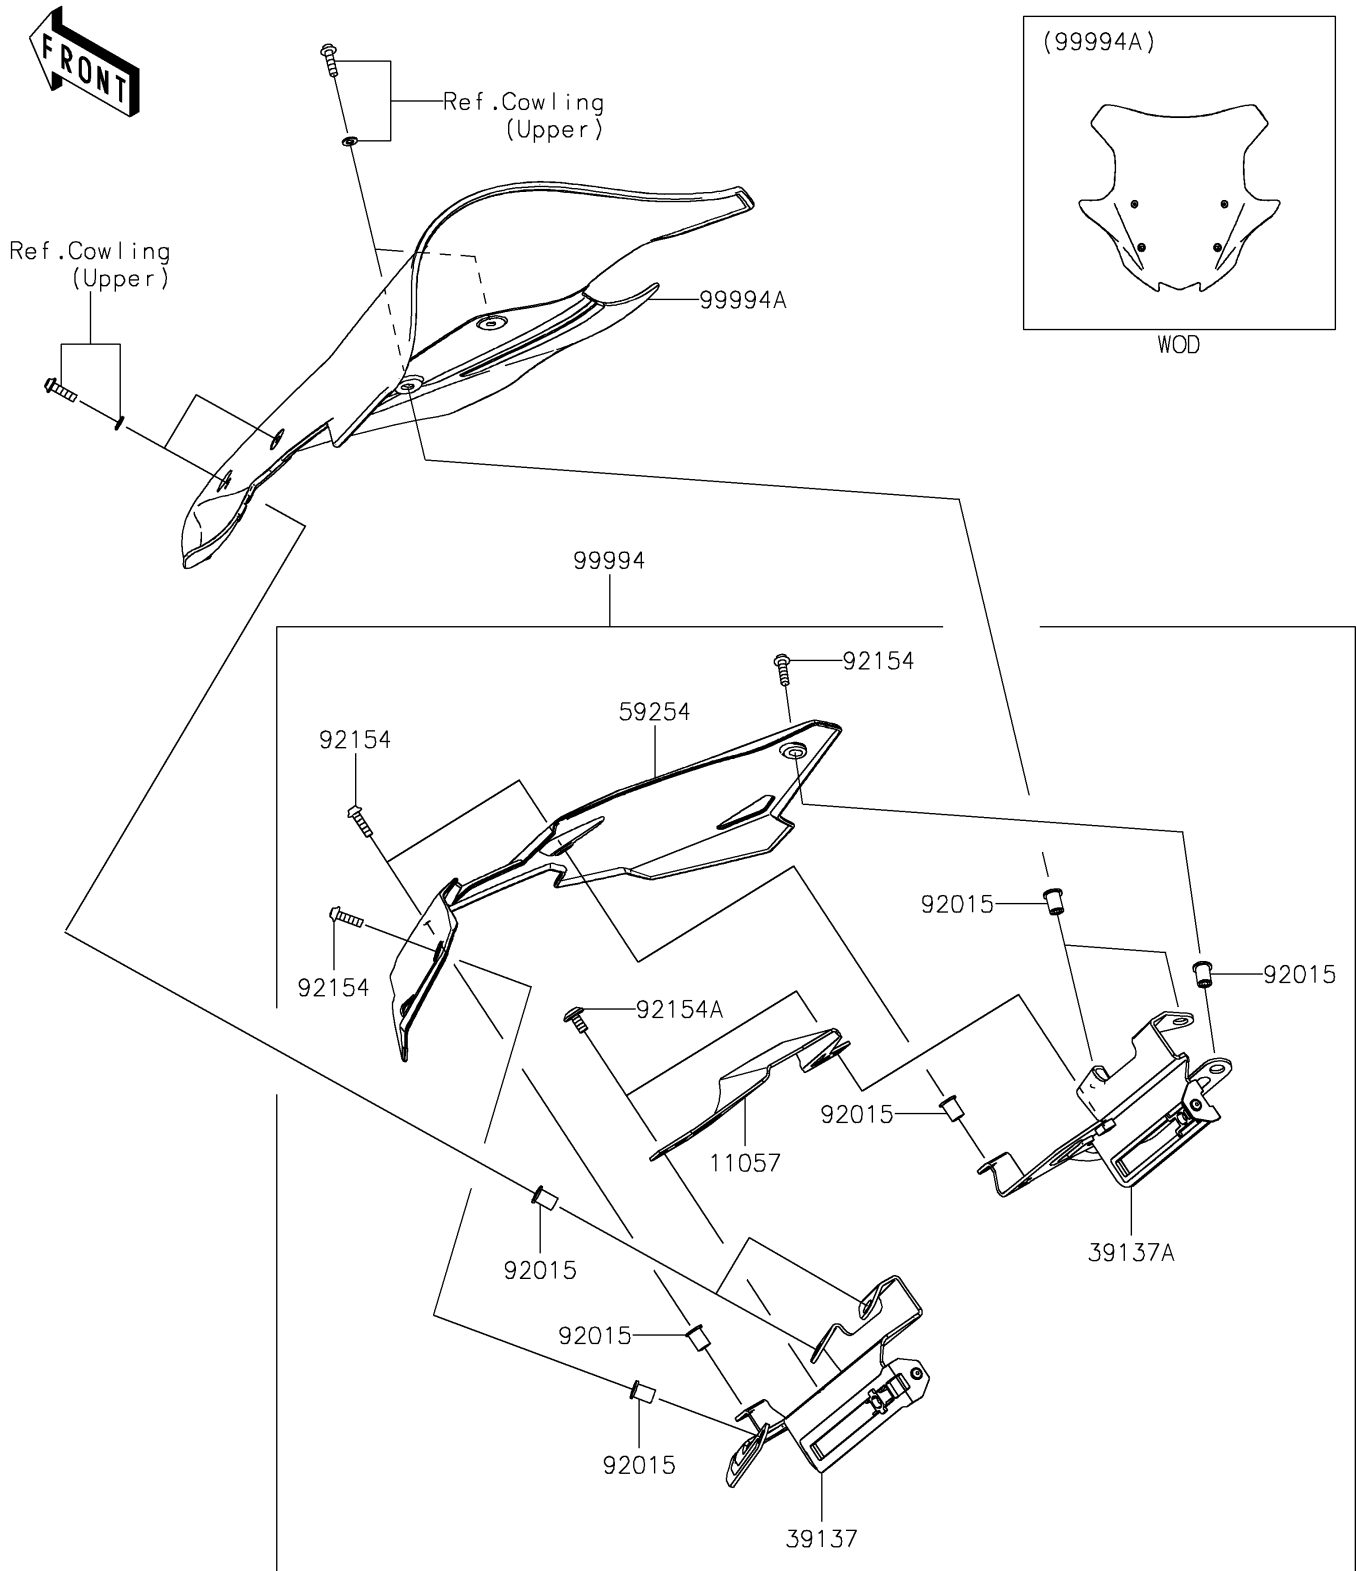

2022 VERSYS® 650 PARTS DIAGRAM

Accessory(Windshield)

F2910F

2022 VERSYS® 650 PARTS LIST

Accessory(Windshield)

ITEM NAME	PART NUMBER	QUANTITY
BRACKET,CNT (Ref # 11057)	11057-7452	1
STAY-COMP,LH (Ref # 39137)	39137-0720	1
STAY-COMP,RH (Ref # 39137A)	39137-0721	1
DEFLECTOR (Ref # 59254)	59254-0006	1
NUT,WELL,5MM (Ref # 92015)	92015-1757	8
BOLT,SOCKET,5X18 (Ref # 92154)	92154-2107	4
BOLT,SOCKET,6X12 (Ref # 92154A)	92154-2706	2
WINDSHIELD HIGH BKT KIT (Ref # 99994)	99994-1689	1
LARGE WINDSHIELD CLEAR KIT (Ref # 99994A)	99994-2172	1