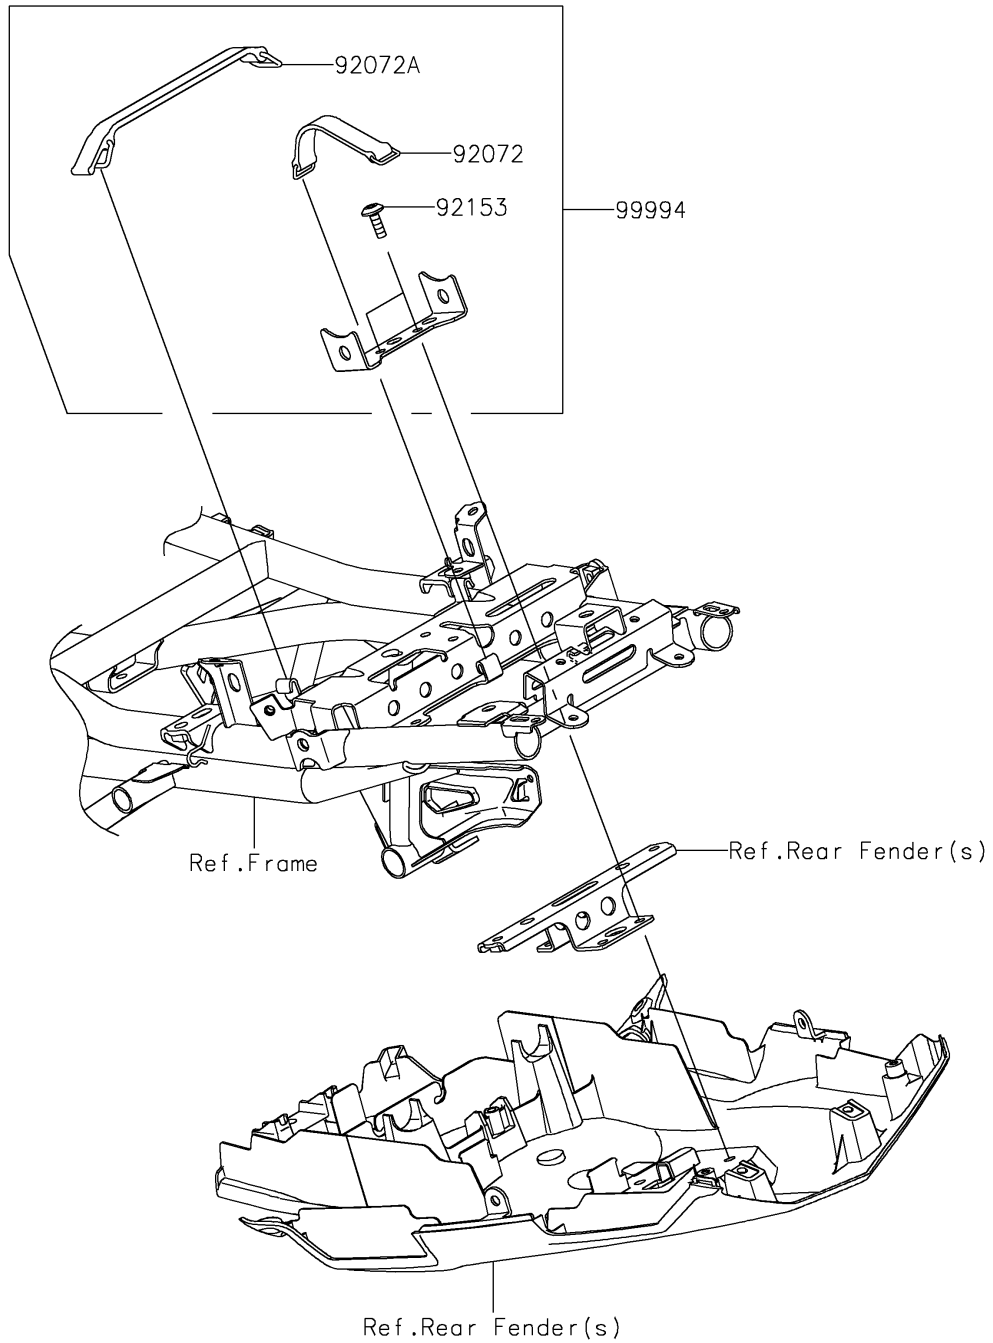

2022 VERSYS® 650 PARTS DIAGRAM

Accessory(Safety and Security)

F2910J

2022 VERSYS® 650 PARTS LIST

Accessory(Safety and Security)

| ITEM NAME | PART NUMBER | QUANTITY |
|------------------------------------|-------------|----------|
| BAND,L=82 (Ref # 92072) | 92072-053 | 1 |
| BAND,L=150 (Ref # 92072A) | 92072-1203 | 1 |
| BOLT,SOCKET,6X18 (Ref # 92153) | 92153-1675 | 2 |
| KIT-ACCESSORY,U-LOCK (Ref # 99994) | 99994-0888 | 1 |