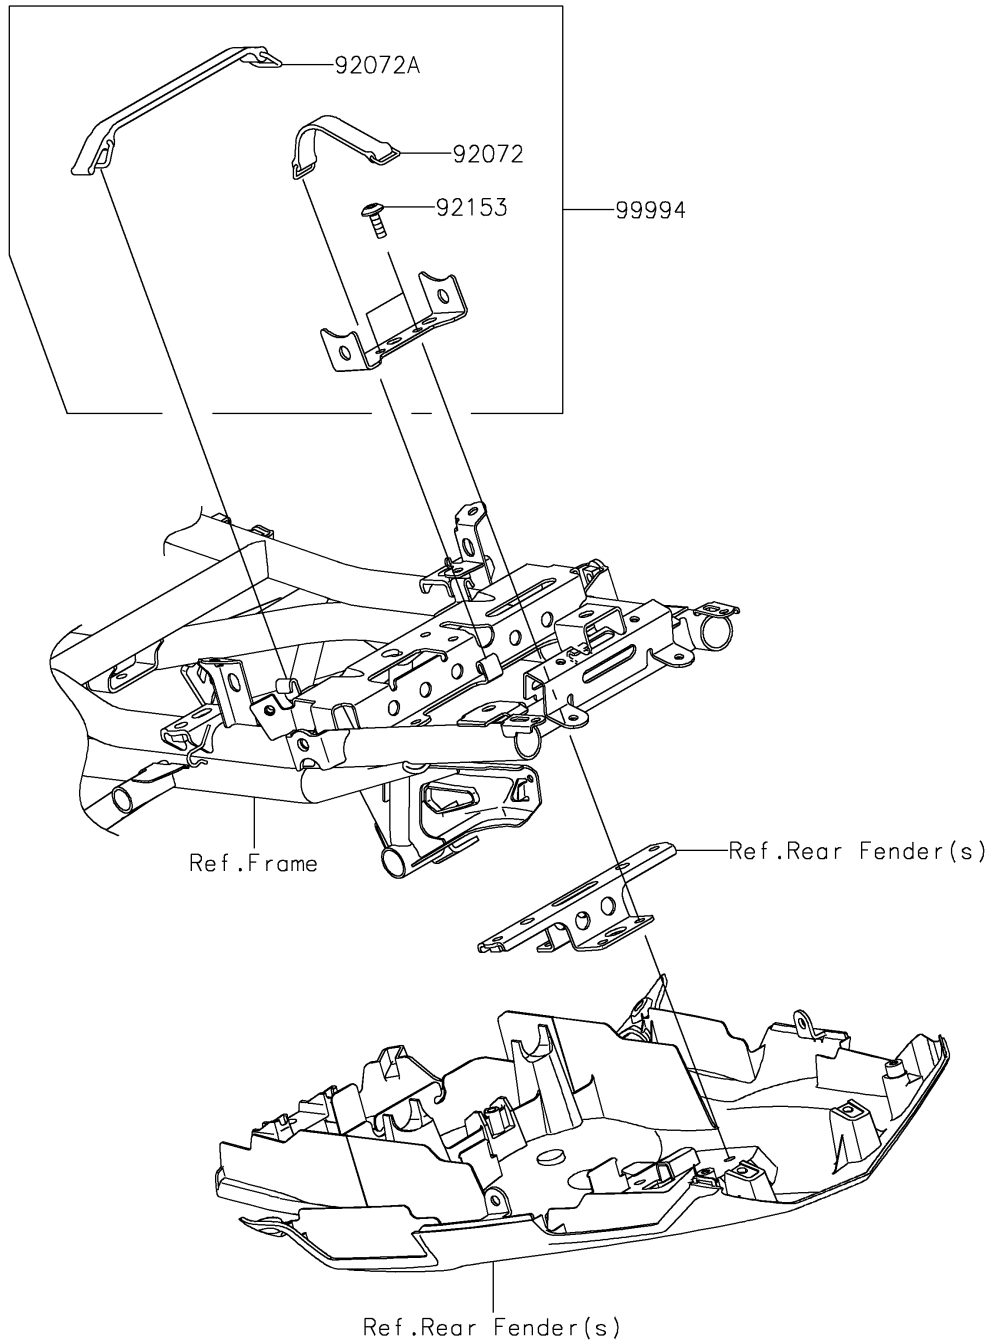

2024 Versys 650 PARTS DIAGRAM

Accessory(Safety and Security)

F2910J

2024 Versys 650 PARTS LIST

Accessory(Safety and Security)

ITEM NAME	PART NUMBER	QUANTITY
BAND,L=82 (Ref # 92072)	92072-053	1
BAND,L=150 (Ref # 92072A)	92072-1203	1
BOLT,SOCKET,6X18 (Ref # 92153)	92153-1675	2
KIT-ACCESSORY,U-LOCK (Ref # 99994)	99994-0888	1