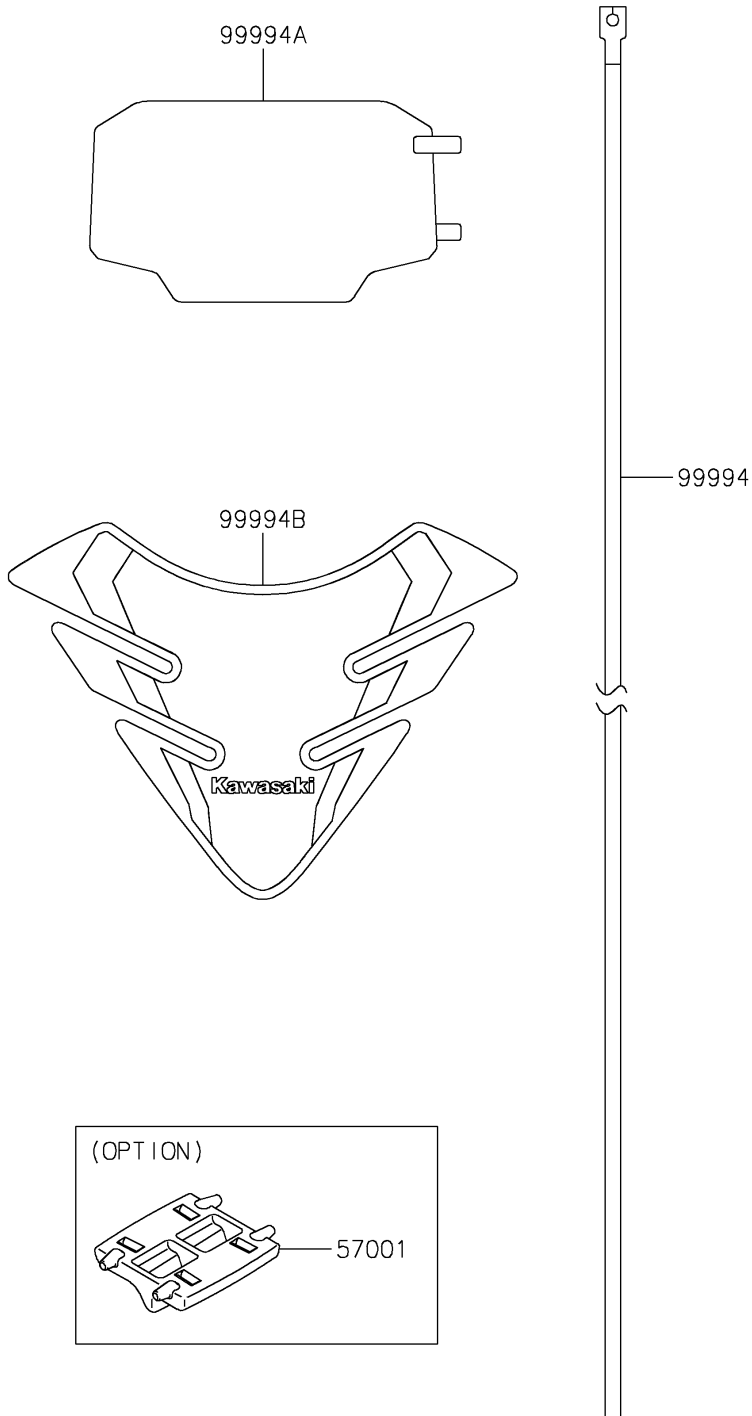

2022 VERSYS® 650 PARTS DIAGRAM

Accessory(Decals)

F2910K

2022 VERSYS® 650 PARTS LIST

Accessory(Decals)

ITEM NAME	PART NUMBER	QUANTITY
RIM STRIPE APPLICATOR (Ref # 57001)	57001-1752	AR
WHEEL RIM TAPE (Ref # 99994)	99994-0652	1
SCRATCH RESISTANT FILM (Ref # 99994A)	99994-1472	1
PAD-TANK (Ref # 99994B)	99994-1678	1