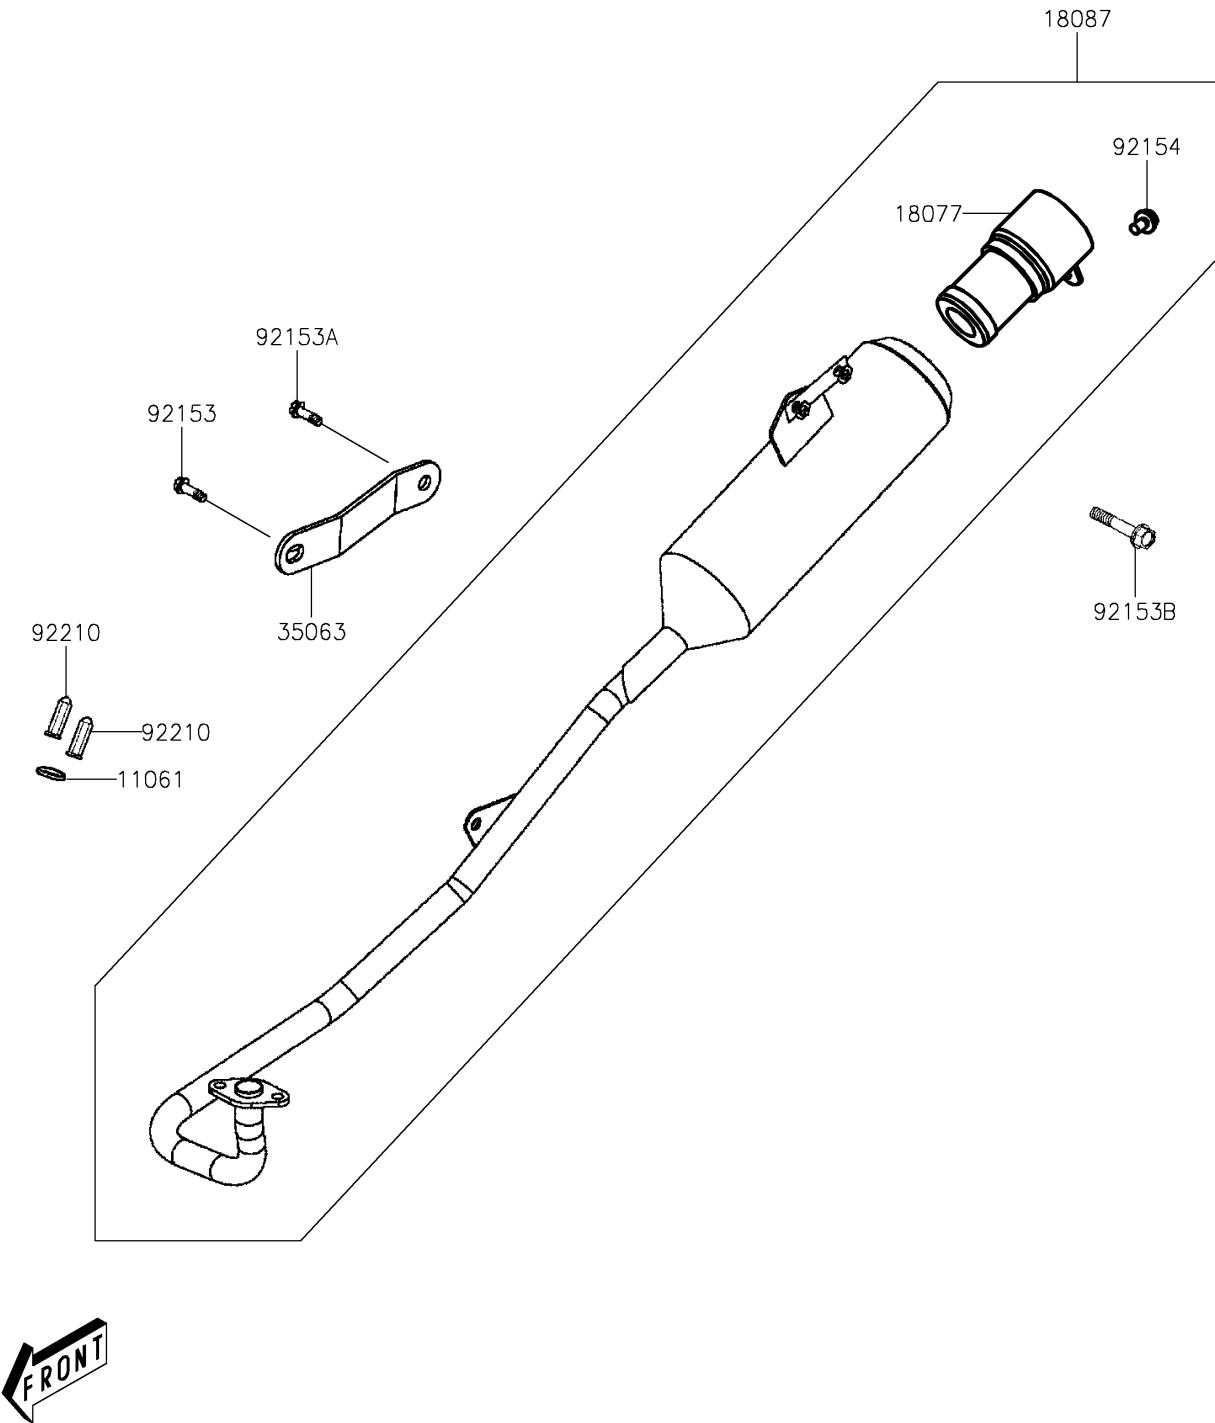

2023 KFX® 50 PARTS DIAGRAM

Muffler(s)

E1140

2023 KFX® 50 PARTS LIST

Muffler(s)

ITEM NAME	PART NUMBER	QUANTITY
GASKET,EXHAUST (Ref # 11061)	11061-Y014	1
ARRESTER-SPARK (Ref # 18077)	18077-Y002	1
MUFFLER (Ref # 18087)	18087-Y006	1
STAY,MUFFLER (Ref # 35063)	35063-Y001	1
BOLT,8X28 (Ref # 92153)	92153-Y020	1
BOLT,FLANGE,8X16 (Ref # 92153A)	92153-Y032	1
BOLT,FLANGE,8X38 (Ref # 92153B)	92153-Y070	1
BOLT,FLANGE,6X10 (Ref # 92154)	92154-Y013	1
NUT,CAP,6MM (Ref # 92210)	92210-Y007	2