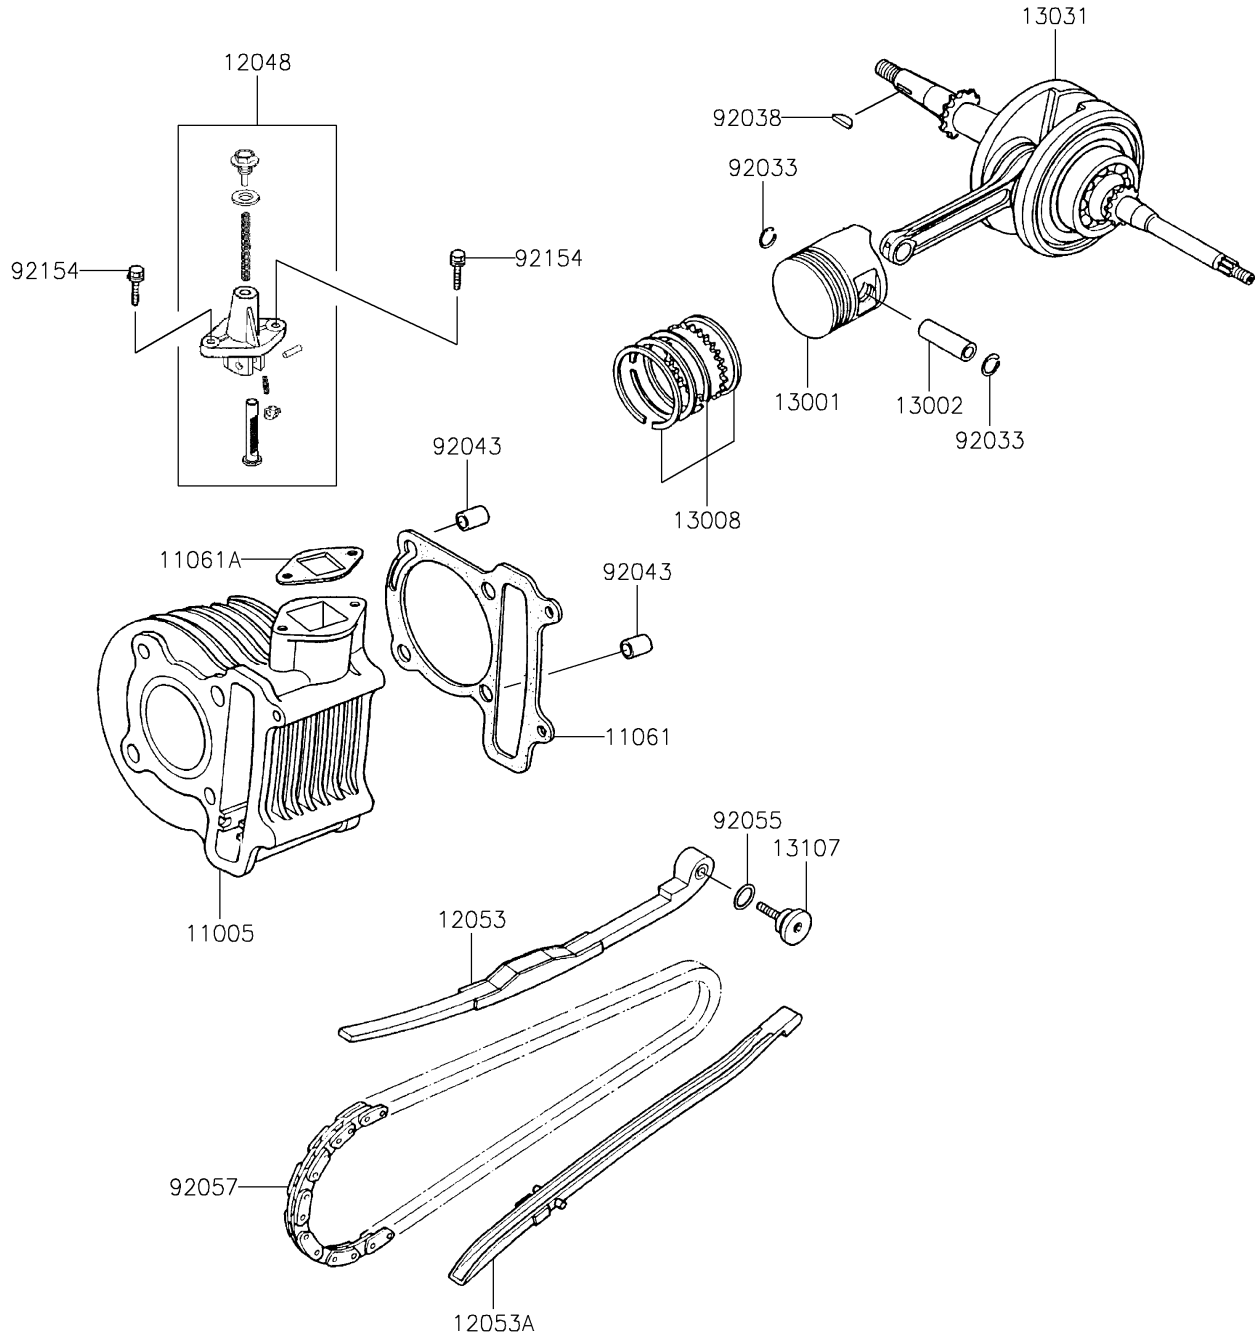

# 2023 KFX® 50 PARTS DIAGRAM

Crankshaft/Piston(s)

E1320

## 2023 KFX® 50 PARTS LIST

### Crankshaft/Piston(s)

ITEM NAME	PART NUMBER	QUANTITY
CYLINDER-ENGINE (Ref # 11005)	11005-Y001	1
GASKET,CYLINDER BASE (Ref # 11061)	11061-Y008	1
GASKET,CAM CHAIN ADJUSTER (Ref # 11061A)	11061-Y069	1
TENSIONER-ASSY (Ref # 12048)	12048-Y002	1
GUIDE-CHAIN,TENSIONER (Ref # 12053)	12053-Y001	1
GUIDE-CHAIN (Ref # 12053A)	12053-Y003	1
PISTON-ENGINE (Ref # 13001)	13001-Y002	1
PIN-PISTON (Ref # 13002)	13002-Y002	1
RING-SET-PISTON (Ref # 13008)	13008-Y002	1
CRANKSHAFT-COMP (Ref # 13031)	13031-Y002	1
SHAFT,CHAIN GUIDE (Ref # 13107)	13107-Y001	1
RING-SNAP (Ref # 92033)	92033-Y001	2
KEY,WOODRUFF (Ref # 92038)	92038-Y001	1
PIN,8X14 (Ref # 92043)	92043-Y006	2
RING-O,15.2X1.5 (Ref # 92055)	92055-Y003	1
CHAIN,CAMSHAFT (Ref # 92057)	92057-Y001	1
BOLT,FLANGE,6X18 (Ref # 92154)	92154-Y132	2