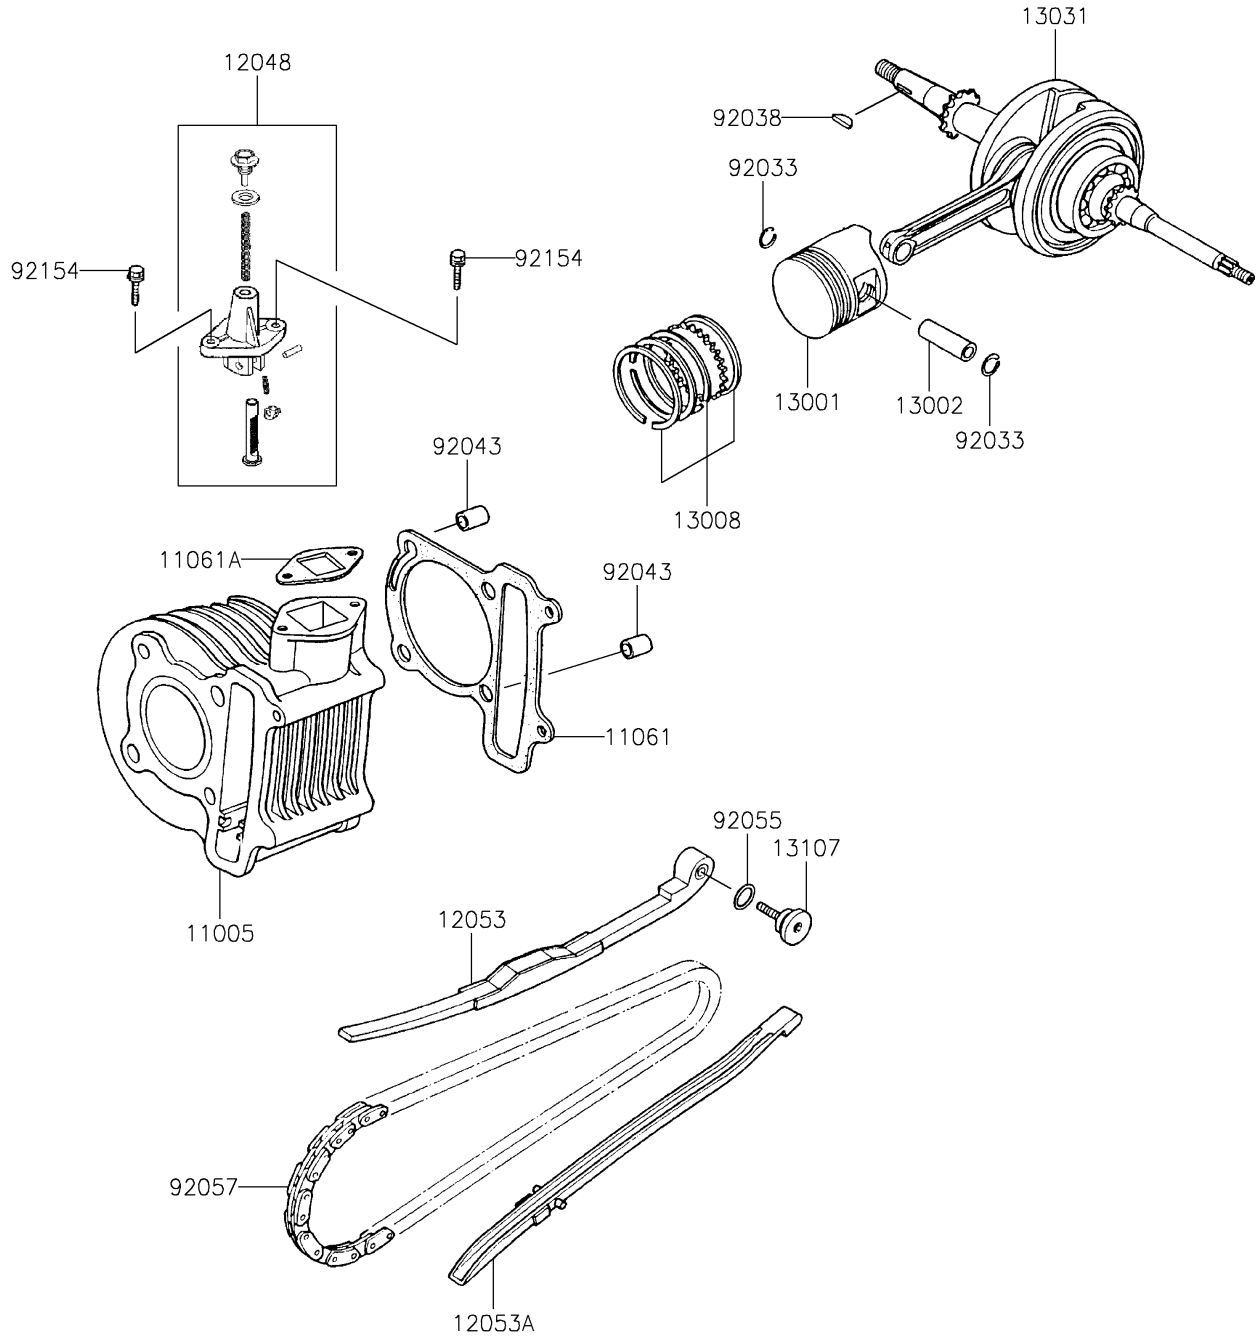

2023 KFX® 50 PARTS DIAGRAM

Crankshaft/Piston(s)

E1320

2023 KFX® 50 PARTS LIST

Crankshaft/Piston(s)

ITEM NAME	PART NUMBER	QUANTITY
CYLINDER-ENGINE (Ref # 11005)	11005-Y001	1
GASKET,CYLINDER BASE (Ref # 11061)	11061-Y008	1
GASKET,CAM CHAIN ADJUSTER (Ref # 11061A)	11061-Y069	1
TENSIONER-ASSY (Ref # 12048)	12048-Y002	1
GUIDE-CHAIN,TENSIONER (Ref # 12053)	12053-Y001	1
GUIDE-CHAIN (Ref # 12053A)	12053-Y003	1
PISTON-ENGINE (Ref # 13001)	13001-Y002	1
PIN-PISTON (Ref # 13002)	13002-Y002	1
RING-SET-PISTON (Ref # 13008)	13008-Y002	1
CRANKSHAFT-COMP (Ref # 13031)	13031-Y002	1
SHAFT,CHAIN GUIDE (Ref # 13107)	13107-Y001	1
RING-SNAP (Ref # 92033)	92033-Y001	2
KEY,WOODRUFF (Ref # 92038)	92038-Y001	1
PIN,8X14 (Ref # 92043)	92043-Y006	2
RING-O,15.2X1.5 (Ref # 92055)	92055-Y003	1
CHAIN,CAMSHAFT (Ref # 92057)	92057-Y001	1
BOLT,FLANGE,6X18 (Ref # 92154)	92154-Y132	2