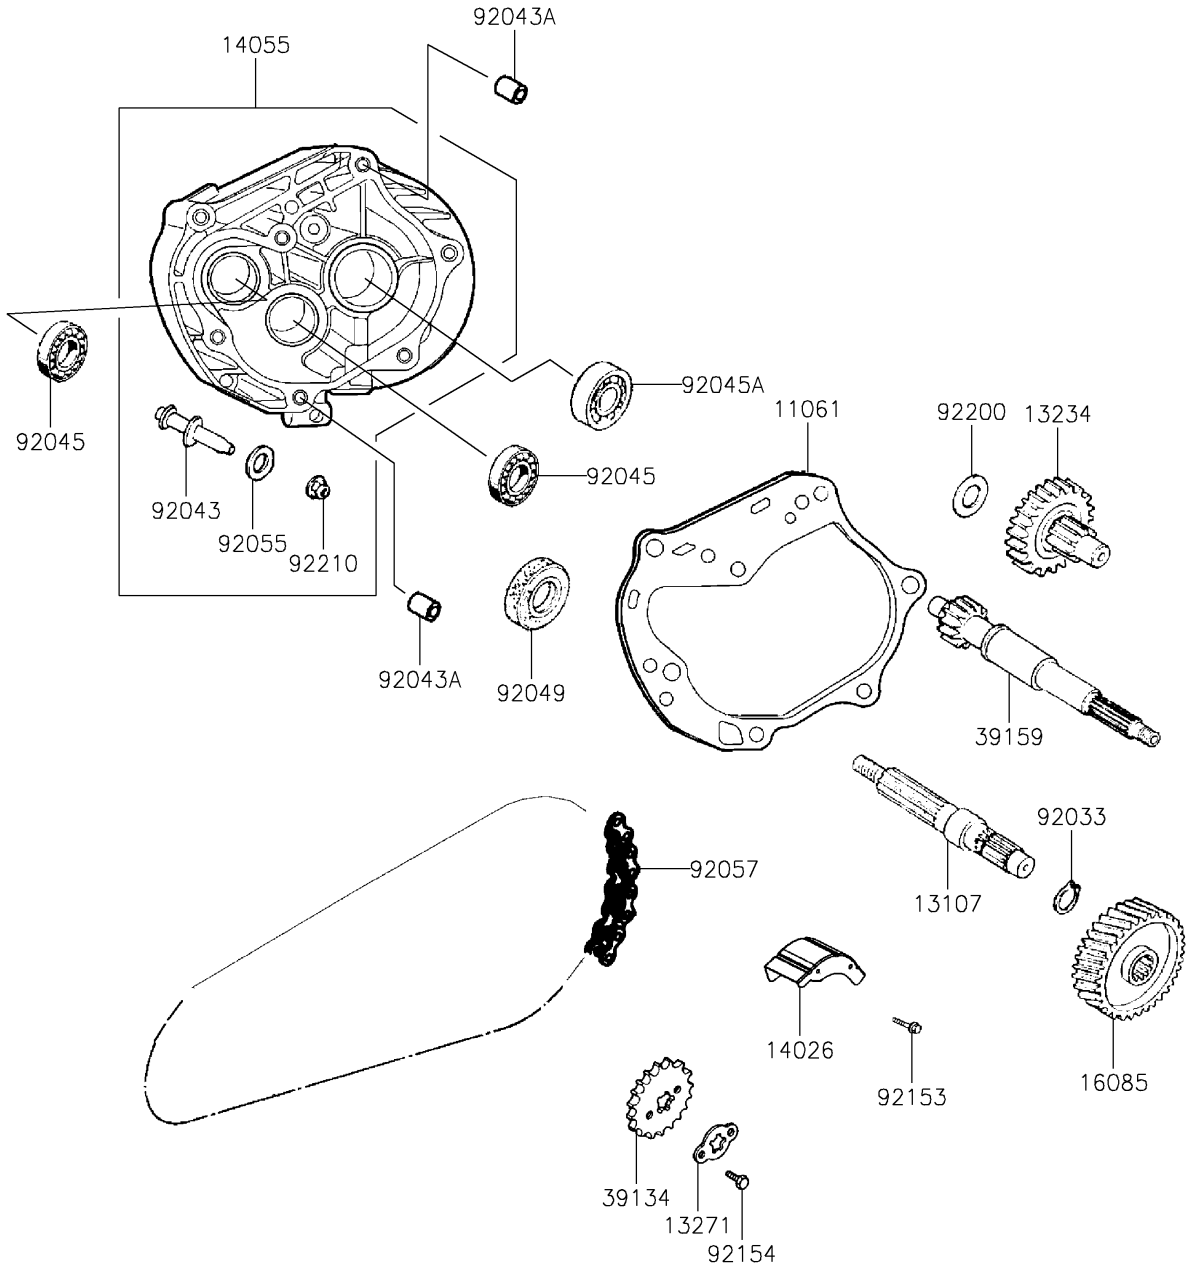

# 2024 KFX50 PARTS DIAGRAM

Gear Change Drum/Shift Fork(s)

E1362

## 2024 KFX50 PARTS LIST

### Gear Change Drum/Shift Fork(s)

ITEM NAME	PART NUMBER	QUANTITY
GASKET,GEAR CASE (Ref # 11061)	11061-Y016	1
SHAFT,FINAL (Ref # 13107)	13107-Y003	1
SHAFT-COMP (Ref # 13234)	13234-Y002	1
PLATE (Ref # 13271)	13271-Y007	1
COVER-CHAIN (Ref # 14026)	14026-Y001	1
CASE-GEAR (Ref # 14055)	14055-Y002	1
GEAR,FINAL (Ref # 16085)	16085-Y005	1
SPROCKET-DRIVE (Ref # 39134)	39134-Y001	1
SHAFT-DRIVE (Ref # 39159)	39159-Y002	1
RING-SNAP (Ref # 92033)	92033-Y011	1
PIN,BRAKE (Ref # 92043)	92043-Y001	1
PIN,DOWEL,10X20 (Ref # 92043A)	92043-Y014	2
BEARING-BALL,6201 (Ref # 92045)	92045-Y002	2
BEARING-BALL,6004 UU (Ref # 92045A)	92045-Y005	1
SEAL-OIL,27X42X7 (Ref # 92049)	92049-Y008	1
RING-O,7.5X1.5 (Ref # 92055)	92055-Y002	1
CHAIN,DRIVE (Ref # 92057)	92057-Y004	1
BOLT,FLANGE,6X10 (Ref # 92153)	92153-Y045	2
BOLT,HEX,6X10 (Ref # 92154)	92154-Y145	2
WASHER,12MM (Ref # 92200)	92200-Y004	1
NUT,8MM (Ref # 92210)	92210-Y014	1