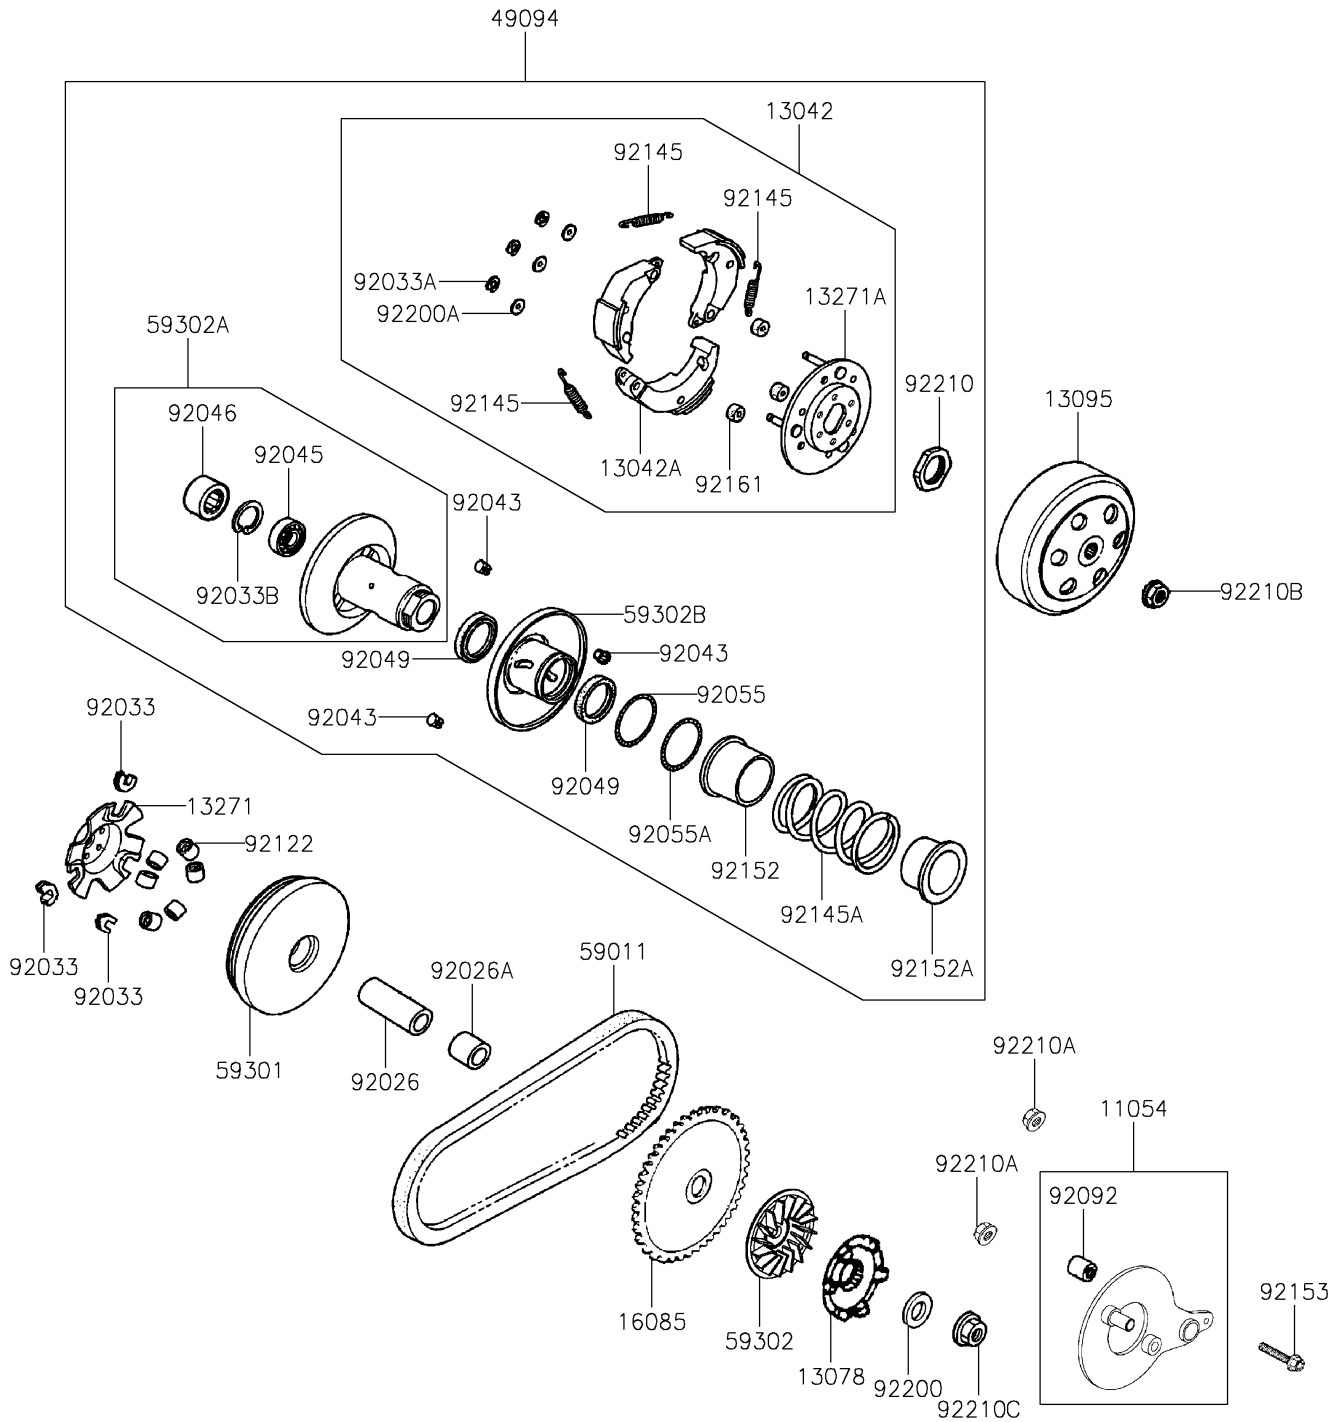

# 2023 KFX® 50 PARTS DIAGRAM

Belt Converter

E1390

## 2023 KFX® 50 PARTS LIST

### Belt Converter

ITEM NAME	PART NUMBER	QUANTITY
BRACKET,ENG HANGER (Ref # 11054)	11054-Y006	1
WEIGHT,ASSY (Ref # 13042)	13042-Y001	1
WEIGHT,CLUTCH (Ref # 13042A)	13042-Y003	3
RATCHET,KICK STARTER (Ref # 13078)	13078-Y001	1
HOUSING-COMP-CLUTCH (Ref # 13095)	13095-Y001	1
PLATE,MOVABLE DRIVE (Ref # 13271)	13271-Y004	1
PLATE,DRIVE COMP (Ref # 13271A)	13271-Y005	1
GEAR (Ref # 16085)	16085-Y003	1
CONVERTER-ASSY-DRIVEN (Ref # 49094)	49094-Y002	1
BELT,DRIVE (Ref # 59011)	59011-Y001	1
SHEAVE-MOVABLE (Ref # 59301)	59301-Y001	1
SHEAVE-COMP,FIEXED DRIVE (Ref # 59302)	59302-Y002	1
SHEAVE-COMP,FIXED (Ref # 59302A)	59302-Y003	1
SHEAVE-COMP,MOVABLE (Ref # 59302B)	59302-Y005	1
SPACER (Ref # 92026)	92026-Y001	1
SPACER (Ref # 92026A)	92026-Y003	1
RING-SNAP (Ref # 92033)	92033-Y005	3
RING-SNAP,6MM (Ref # 92033A)	92033-Y007	3
RING-SNAP (Ref # 92033B)	92033-Y013	1
PIN,GUIDE (Ref # 92043)	92043-Y003	3
BEARING-BALL,6901U (Ref # 92045)	92045-Y001	1
BEARING-NEEDLE,17X25X18 (Ref # 92046)	92046-Y001	1
SEAL-OIL,34X39X3 (Ref # 92049)	92049-Y007	2
RING-O,36X1.5 (Ref # 92055)	92055-Y004	1
RING-O,39.8X2.2 (Ref # 92055A)	92055-Y006	1
BUSHING-RUBBER (Ref # 92092)	92092-Y002	1
ROLLER (Ref # 92122)	92122-Y002	6
SPRING,CLUTCH (Ref # 92145)	92145-Y006	3
SPRING (Ref # 92145A)	92145-Y008	1

### Belt Converter

ITEM NAME	PART NUMBER	QUANTITY
COLLAR,SEAL (Ref # 92152)	92152-Y002	1
COLLAR,SPRING (Ref # 92152A)	92152-Y004	1
BOLT,FLANGE,8X50 (Ref # 92153)	92153-Y037	1
DAMPER (Ref # 92161)	92161-Y002	3
WASHER,12MM (Ref # 92200)	92200-Y003	1
WASHER,6MM (Ref # 92200A)	92200-Y005	3
NUT,28MM (Ref # 92210)	92210-Y002	1
NUT,8MM (Ref # 92210A)	92210-Y013	2
NUT,FLANGE,10MM (Ref # 92210B)	92210-Y058	1
NUT,12MM (Ref # 92210C)	92210-Y077	1