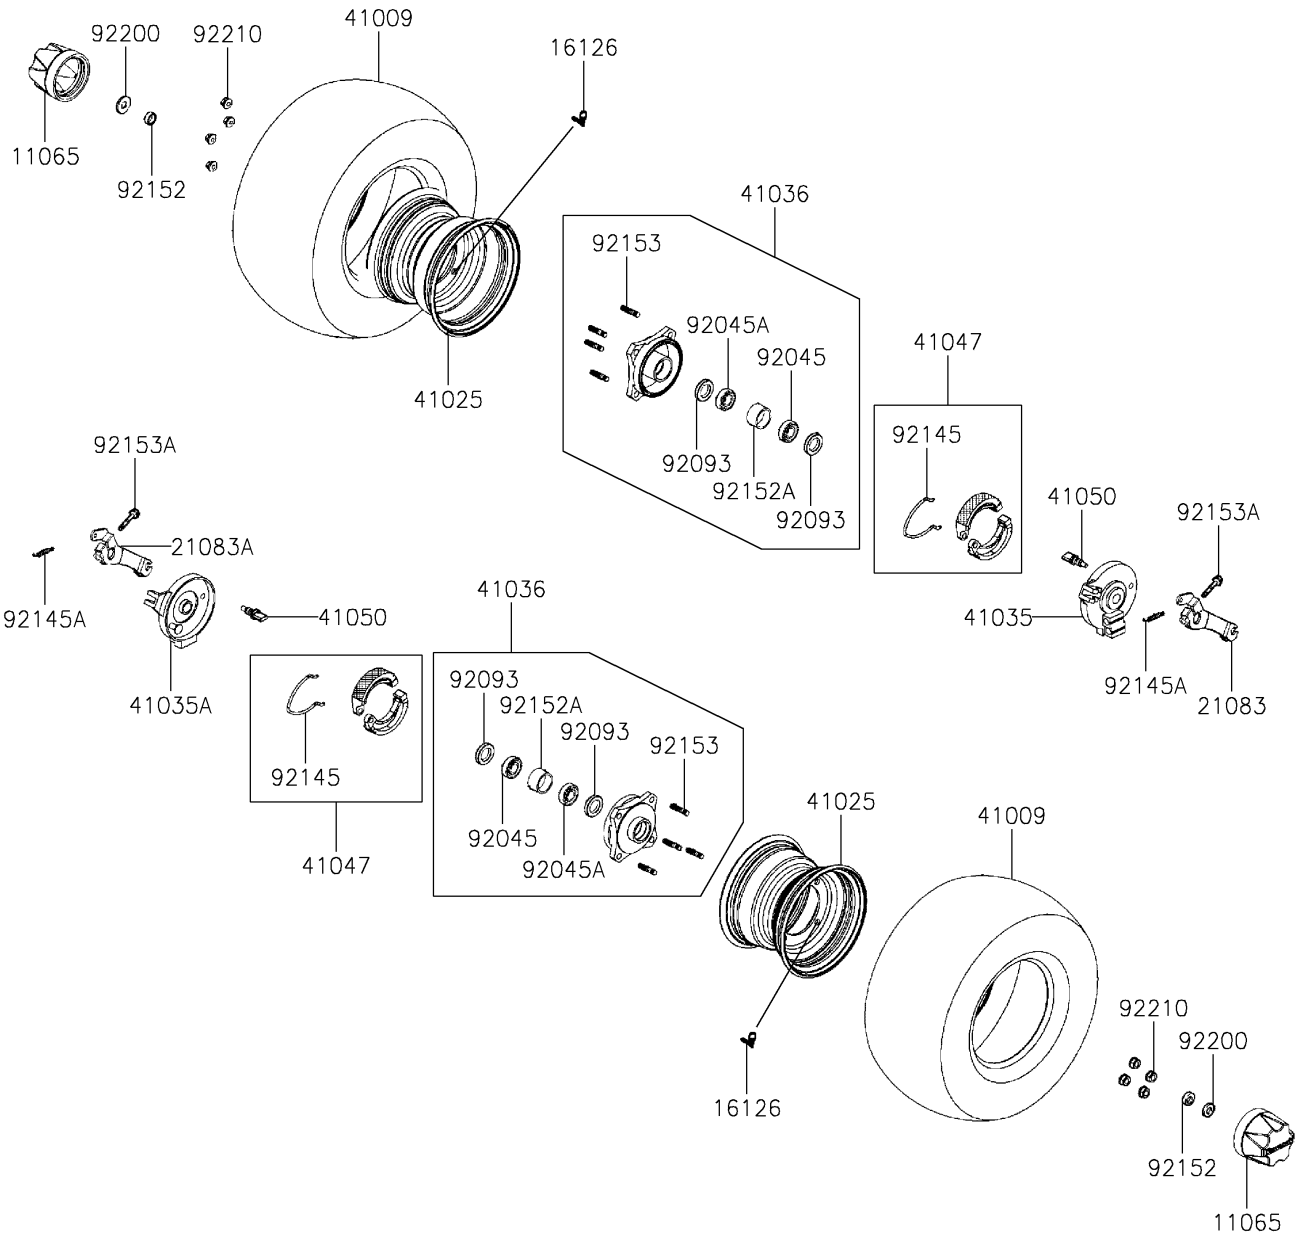

2024 KFX® 50 PARTS DIAGRAM

Front Hub

F2230

2024 KFX® 50 PARTS LIST

Front Hub

| ITEM NAME | PART NUMBER | QUANTITY |
|--|----------------|----------|
| CAP,WHEEL (Ref # 11065) | 11065-Y002 | 2 |
| VALVE,RIM (Ref # 16126) | 16126-Y001 | 2 |
| ARM,BRAKE,RH (Ref # 21083) | 21083-Y001 | 1 |
| ARM,BRAKE,LH (Ref # 21083A) | 21083-Y002 | 1 |
| TIRE (Ref # 41009) | 41009-Y002 | 2 |
| RIM,BLACK (Ref # 41025) | 41025-Y002-935 | 2 |
| PANEL-ASSY-BRAKE,FR,RH,SILVER (Ref # 41035) | 41035-Y001-934 | 1 |
| PANEL-ASSY-BRAKE,FR,LH,SILVER (Ref # 41035A) | 41035-Y002-934 | 1 |
| HUB-ASSY,FR,BLACK (Ref # 41036) | 41036-Y002-935 | 2 |
| SHOE-ASSY-BRAKE,FR (Ref # 41047) | 41047-Y001 | 2 |
| CAM-BRAKE (Ref # 41050) | 41050-Y001 | 2 |
| BEARING-BALL,6002 (Ref # 92045) | 92045-Y010 | 2 |
| BEARING-BALL,6003 (Ref # 92045A) | 92045-Y011 | 2 |
| SEAL,22X35X7 (Ref # 92093) | 92093-Y008 | 4 |
| SPRING,BRAKE SHOE (Ref # 92145) | 92145-Y013 | 2 |
| SPRING,RETURN (Ref # 92145A) | 92145-Y014 | 2 |
| COLLAR (Ref # 92152) | 92152-Y008 | 2 |
| COLLAR (Ref # 92152A) | 92152-Y009 | 2 |
| BOLT,STUD,10X17 (Ref # 92153) | 92153-Y017 | 8 |
| BOLT,FLANGE,5X24 (Ref # 92153A) | 92153-Y021 | 2 |
| WASHER,12MM (Ref # 92200) | 92200-Y011 | 2 |
| NUT,10MM (Ref # 92210) | 92210-Y010 | 8 |