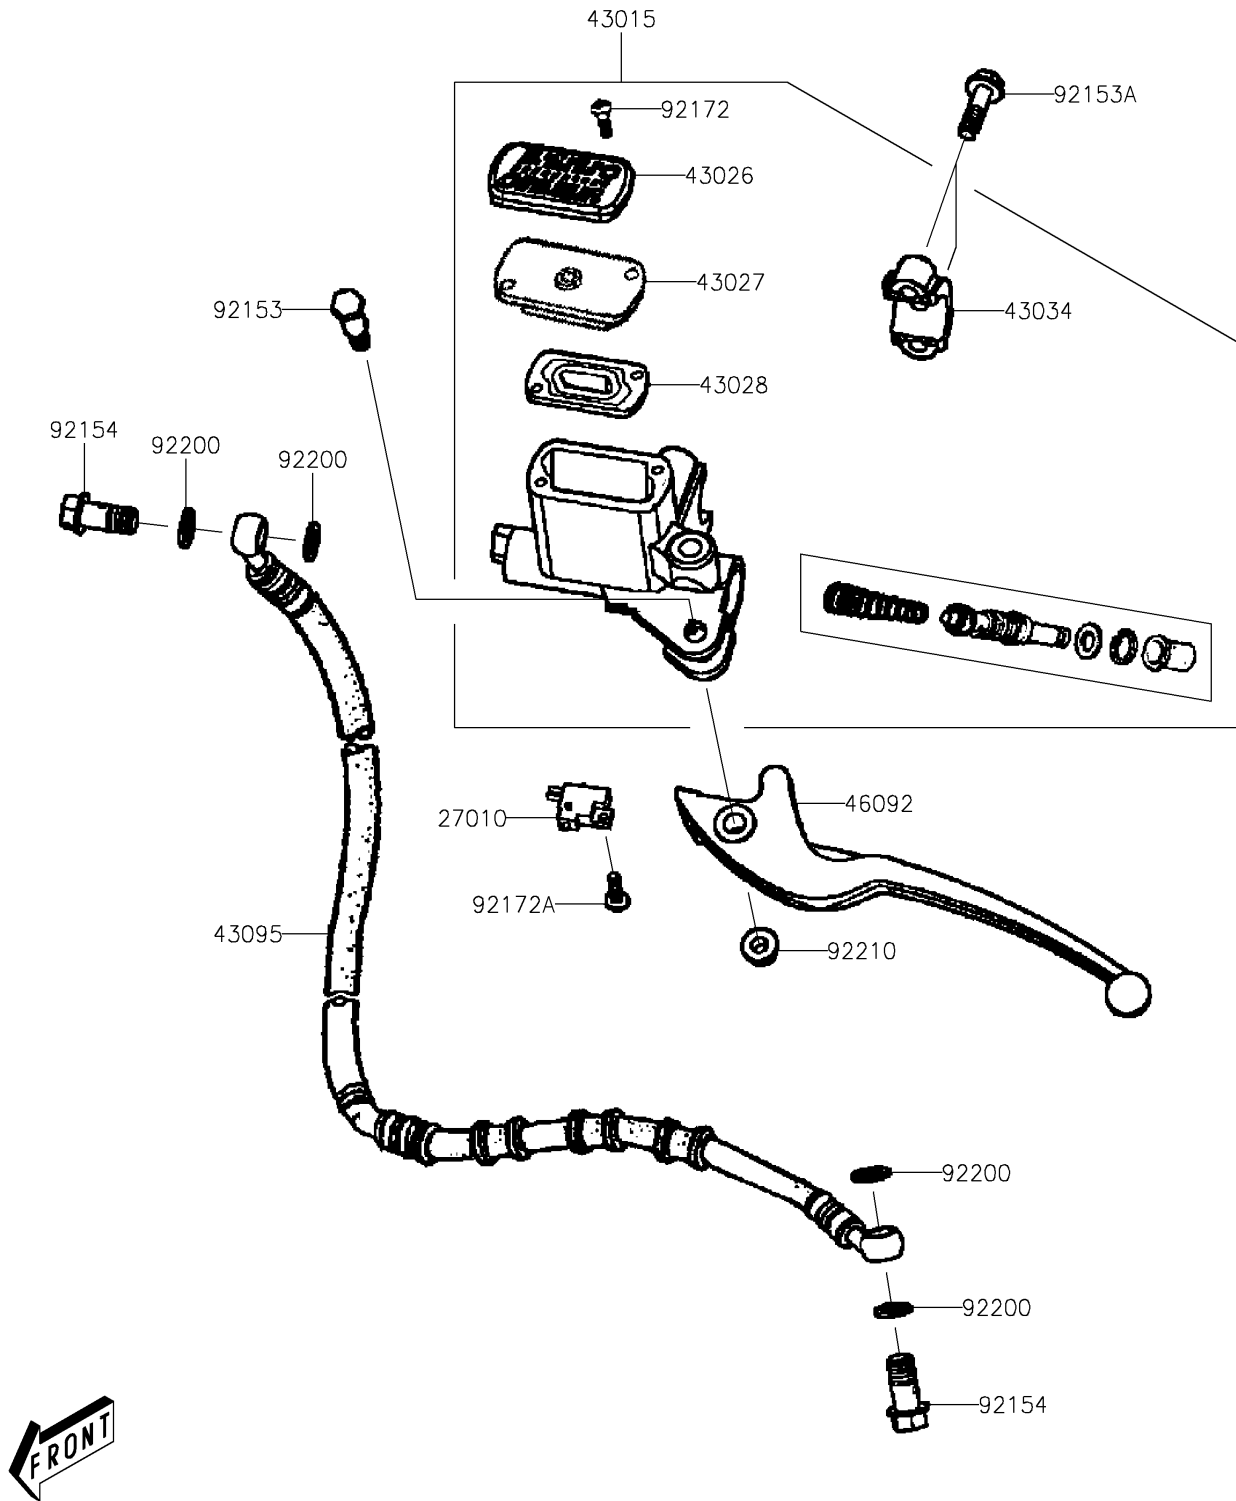

# 2023 KFX® 50 PARTS DIAGRAM

## Front Master Cylinder

F2291

## 2023 KFX® 50 PARTS LIST

### Front Master Cylinder

ITEM NAME	PART NUMBER	QUANTITY
SWITCH,STOP (Ref # 27010)	27010-Y004	1
CYLINDER-ASSY-MASTER (Ref # 43015)	43015-Y001	1
CAP-BRAKE (Ref # 43026)	43026-Y001	1
PLATE-DIAPHRAGM (Ref # 43027)	43027-Y001	1
DIAPHRAGM (Ref # 43028)	43028-Y001	1
HOLDER-BRAKE,MASTER CYLINDER (Ref # 43034)	43034-Y002	1
HOSE-BRAKE (Ref # 43095)	43095-Y001	1
LEVER-GRIP,LH (Ref # 46092)	46092-Y003	1
BOLT (Ref # 92153)	92153-Y008	1
BOLT,SOCKET,6X23 (Ref # 92153A)	92153-Y010	2
BOLT,10X22 (Ref # 92154)	92154-Y114	2
SCREW,4X12 (Ref # 92172)	92172-Y011	2
SCREW,4X12 (Ref # 92172A)	92172-Y014	1
WASHER (Ref # 92200)	92200-Y015	4
NUT,6MM (Ref # 92210)	92210-Y026	1