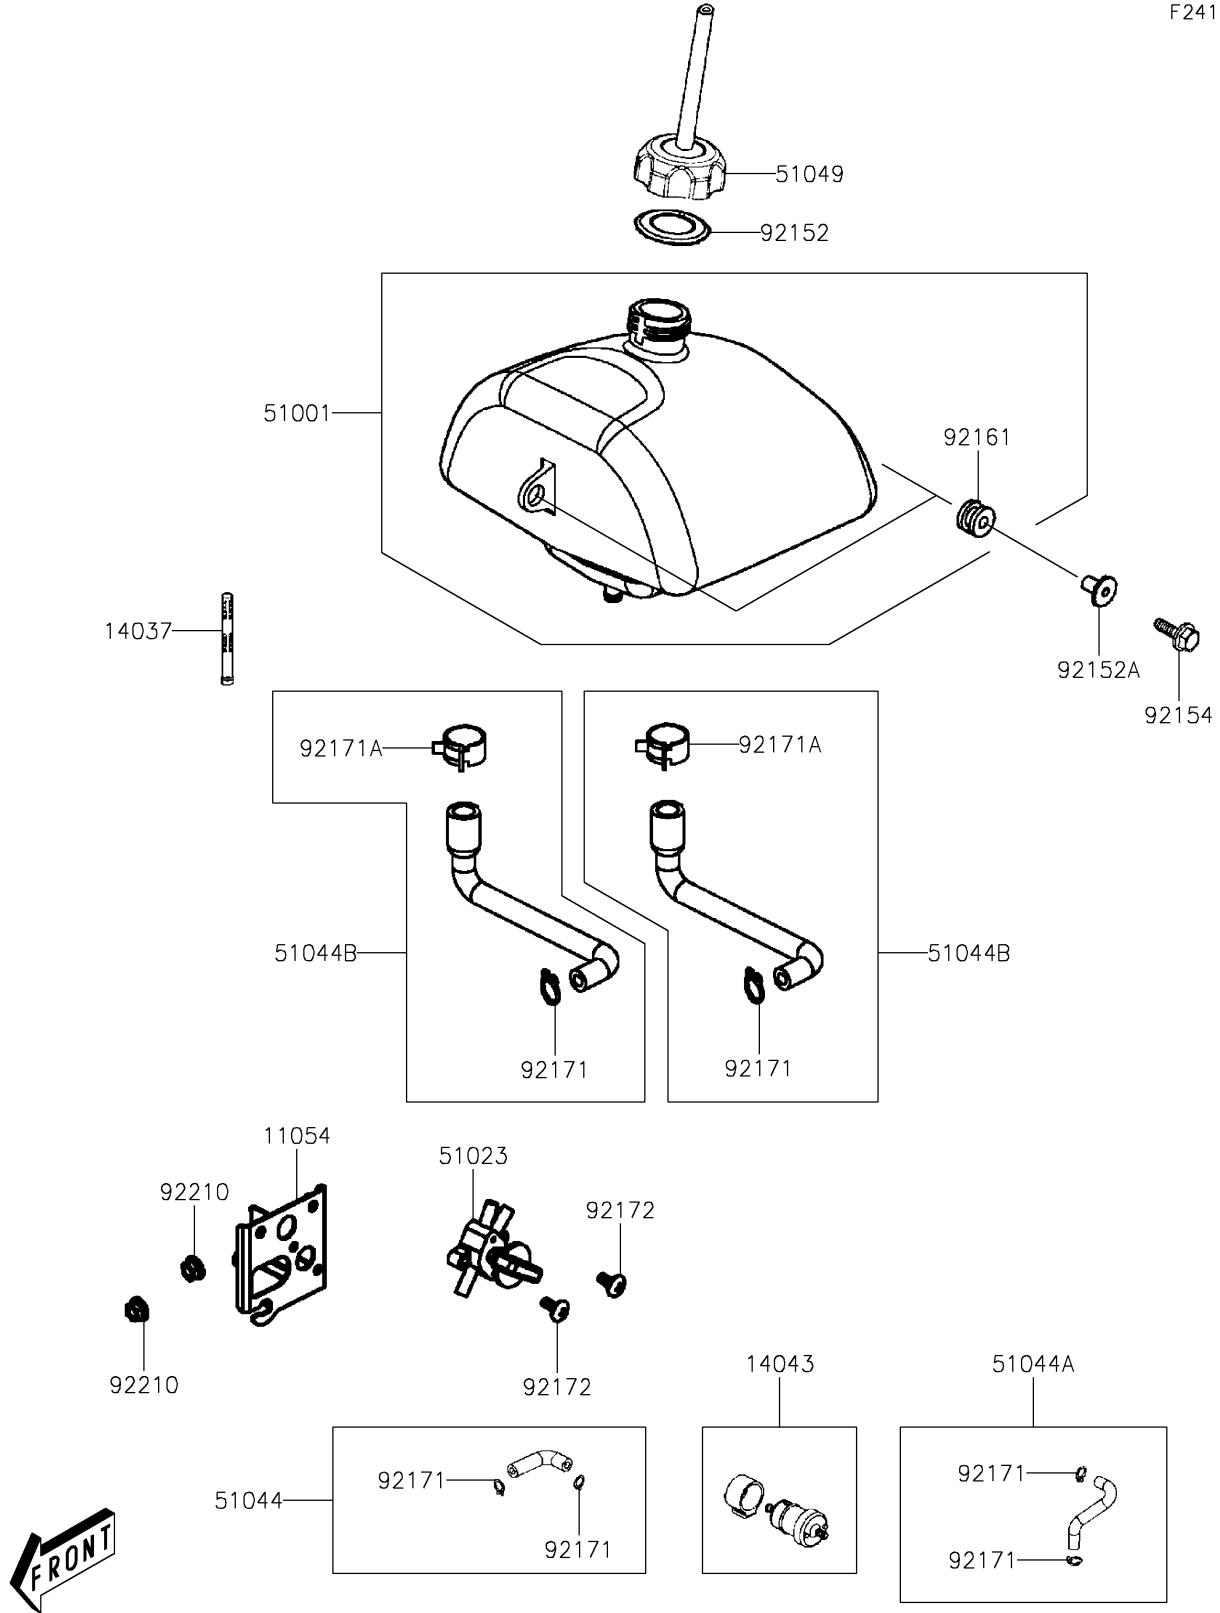

2024 KFX50 PARTS DIAGRAM

Fuel Tank

F2410

2024 KFX50 PARTS LIST

Fuel Tank

ITEM NAME	PART NUMBER	QUANTITY
BRACKET (Ref # 11054)	11054-Y003	1
SCREEN (Ref # 14037)	14037-Y001	1
FILTER,FUEL (Ref # 14043)	14043-Y002	1
TANK-COMP-FUEL (Ref # 51001)	51001-Y005	1
TAP-ASSY (Ref # 51023)	51023-Y006	1
TUBE-ASSY,FUEL (Ref # 51044)	51044-Y005	1
TUBE-ASSY,FUEL (Ref # 51044A)	51044-Y006	1
TUBE-ASSY,FUEL TANK (Ref # 51044B)	51044-Y023	2
CAP-TANK (Ref # 51049)	51049-Y002	1
COLLAR (Ref # 92152)	92152-Y001	1
COLLAR (Ref # 92152A)	92152-Y013	2
BOLT,6X20 (Ref # 92154)	92154-Y057	2
DAMPER (Ref # 92161)	92161-Y001	2
CLAMP (Ref # 92171)	92171-Y011	6
CLAMP (Ref # 92171A)	92171-Y013	2
SCREW,5X16 (Ref # 92172)	92172-Y067	2
NUT,6MM (Ref # 92210)	92210-Y027	2