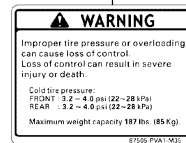

56071I

56071J

56071K

2023 KFX®50 PARTS LIST

Labels

ITEM NAME	PART NUMBER	QUANTITY
LABEL,ICES-002 (Ref # 56030A)	56030-Y019	1
LABEL-WARNING,DRIVE BELT (Ref # 56071)	56071-Y001	1
LABEL-WARNING (Ref # 56071A)	56071-Y002	1
LABEL-WARNING,FRENCH (Ref # 56071B)	56071-Y010	1
LABEL-WARNING,OFF ROAD (Ref # 56071C)	56071-Y019	1
LABEL-WARNING,AGE6 (Ref # 56071D)	56071-Y020	1
LABEL-WARNING,TAG OFF ROAD (Ref # 56071E)	56071-Y021	1
LABEL-WARNING,NO PASSENGER (Ref # 56071F)	56071-Y022	1
LABEL-WARNING,TIRE OFF ROAD (Ref # 56071G)	56071-Y023	1
LABEL-WARNING,TIRE OFF ROAD (Ref # 56071H)	56071-Y026	1
LABEL-WARNING,OFF ROAD (Ref # 56071I)	56071-Y027	1
LABEL-WARNING,NO PASSENGER (Ref # 56071J)	56071-Y029	1
LABEL-WARNING,AGE6 (Ref # 56071K)	56071-Y030	1
LABEL,EPA HANG TAG (Ref # 56030)	56030-Y002	1