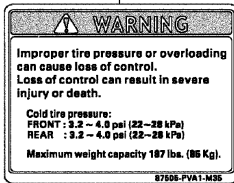

2023 KFX® 50 PARTS DIAGRAM

Labels

F2860

56071A

56071D

56071F

56071G

56071

56071E

56071C

(CA, US)

56030

(CN)

56030A

56071B

56071H

56071I

56071J

56071K