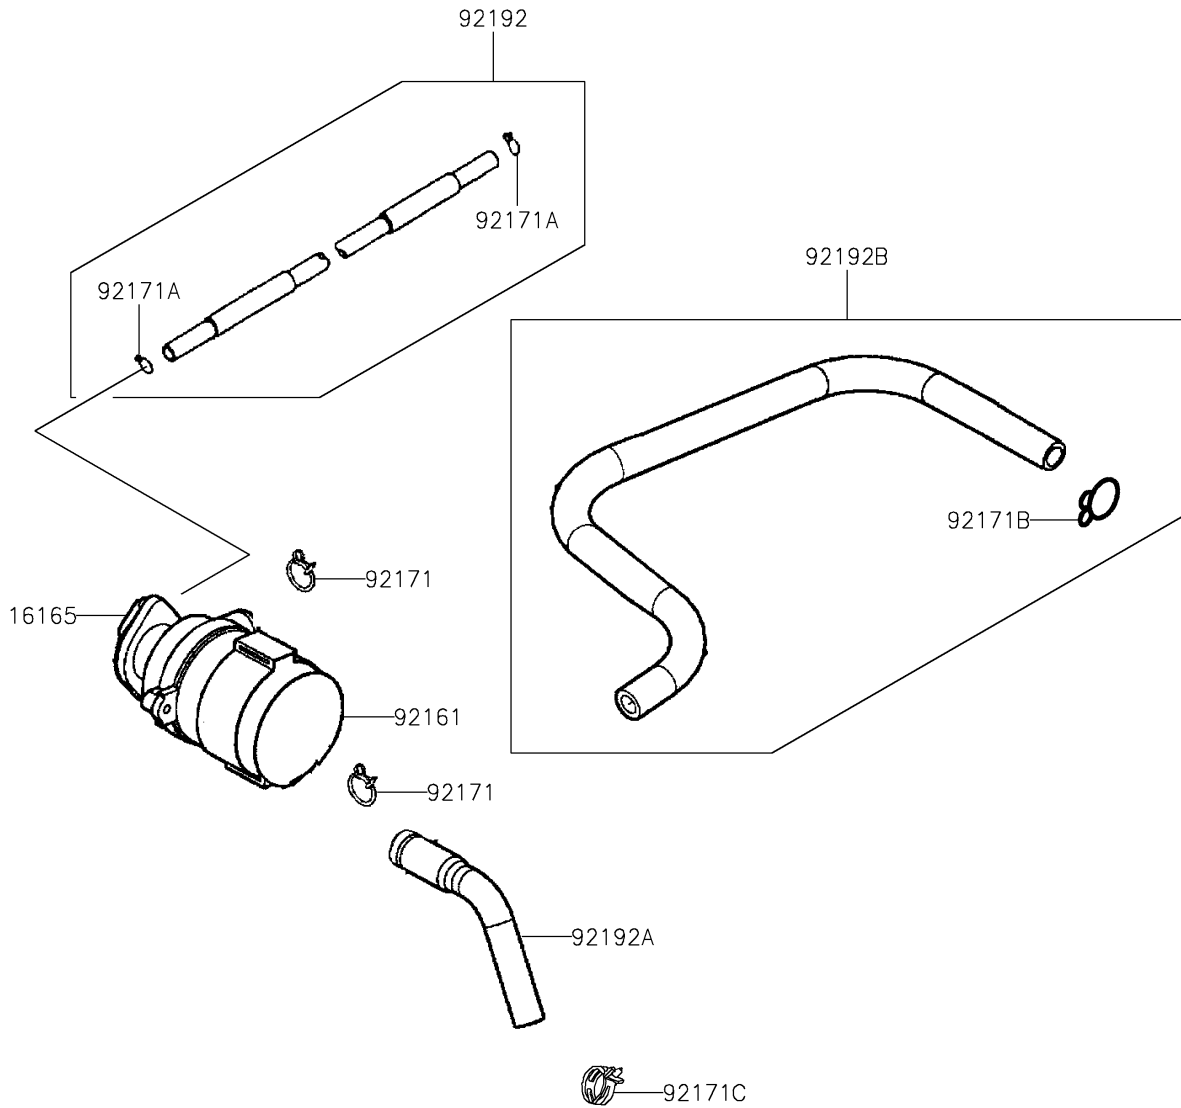

# 2023 KFX® 90 PARTS DIAGRAM

Second Air

E1132

## 2023 KFX® 90 PARTS LIST

### Second Air

ITEM NAME	PART NUMBER	QUANTITY
SEPARATOR (Ref # 16165)	16165-Y002	1
DAMPER (Ref # 92161)	92161-Y008	1
CLAMP (Ref # 92171)	92171-Y016	2
CLAMP (Ref # 92171A)	92171-Y017	2
CLAMP (Ref # 92171B)	92171-Y020	1
CLAMP (Ref # 92171C)	92171-Y022	1
TUBE,VACUUM (Ref # 92192)	92192-Y007	1
TUBE,AICV-REED VALVE (Ref # 92192A)	92192-Y009	1
TUBE,AIR-AICV (Ref # 92192B)	92192-Y010	1