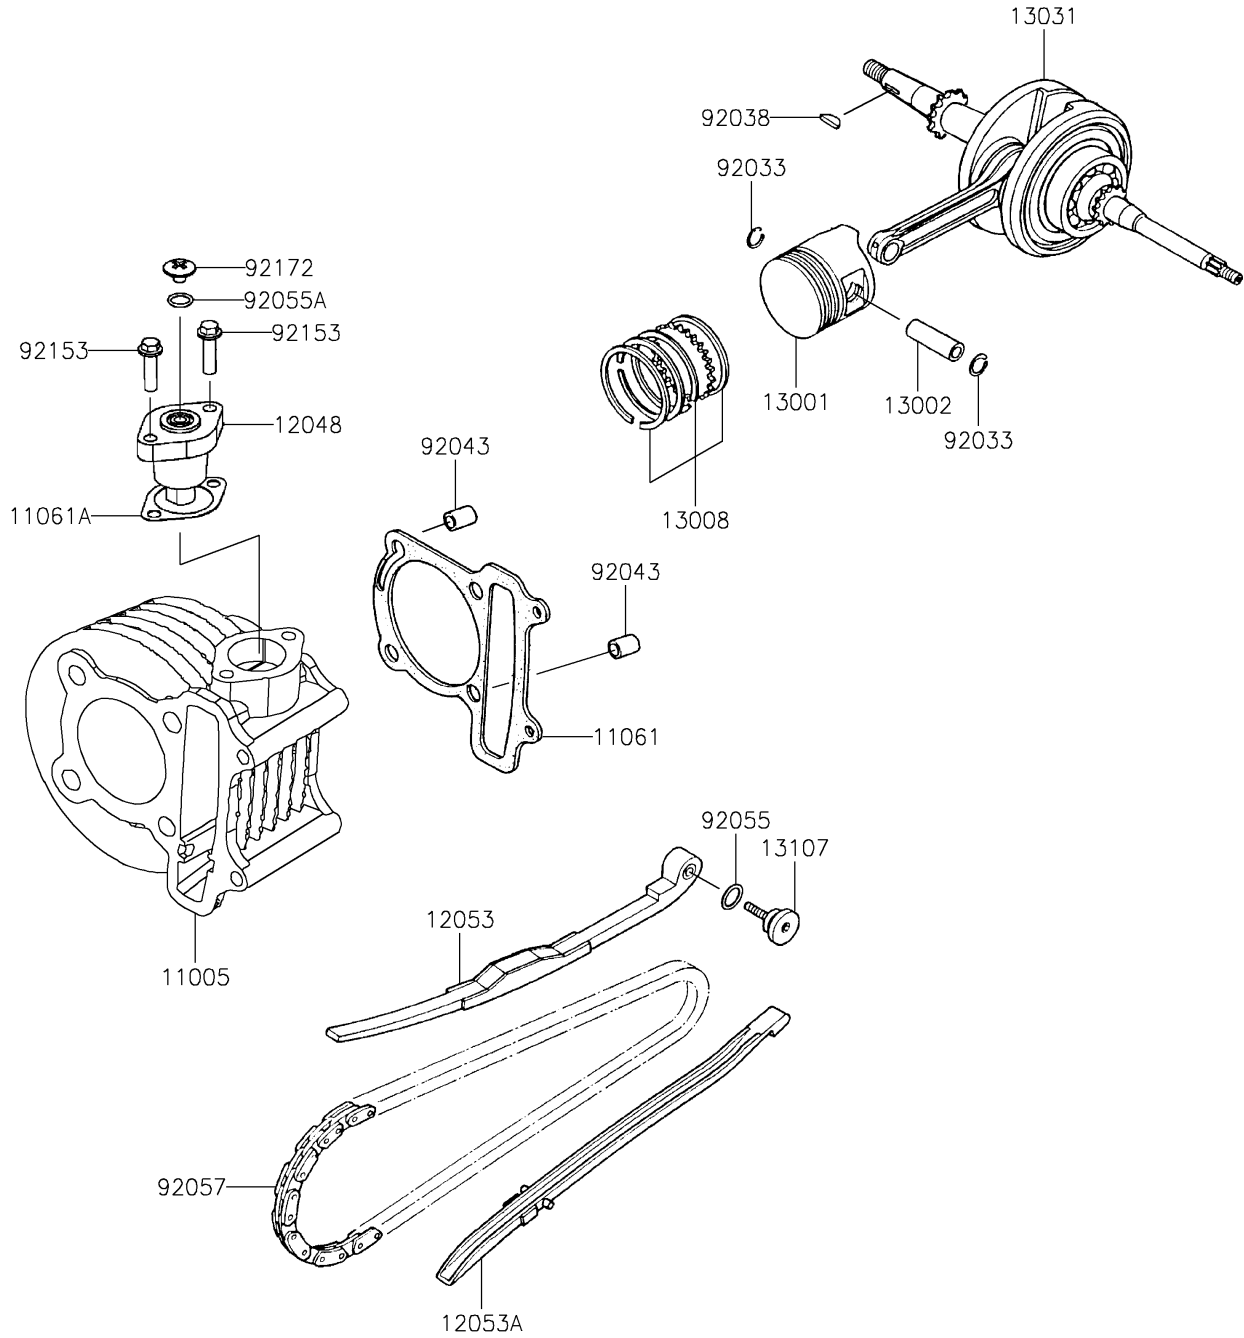

2024 KFX® 90 PARTS DIAGRAM

Crankshaft/Piston(s)

E1320

2024 KFX® 90 PARTS LIST

Crankshaft/Piston(s)

ITEM NAME	PART NUMBER	QUANTITY
CYLINDER-ENGINE (Ref # 11005)	11005-Y002	1
GASKET,CYLINDER BASE (Ref # 11061)	11061-Y009	1
GASKET,TENSIONER LIFTER (Ref # 11061A)	11061-Y070	1
TENSIONER-ASSY (Ref # 12048)	12048-Y005	1
GUIDE-CHAIN,TENSIONER (Ref # 12053)	12053-Y002	1
GUIDE-CHAIN (Ref # 12053A)	12053-Y004	1
PISTON-ENGINE (Ref # 13001)	13001-Y001	1
PIN-PISTON (Ref # 13002)	13002-Y001	1
RING-SET-PISTON (Ref # 13008)	13008-Y001	1
CRANKSHAFT-COMP (Ref # 13031)	13031-Y001	1
SHAFT,CHAIN GUIDE (Ref # 13107)	13107-Y001	1
RING-SNAP (Ref # 92033)	92033-Y001	2
KEY,WOODRUFF (Ref # 92038)	92038-Y001	1
PIN,10X16 (Ref # 92043)	92043-Y013	2
RING-O,15.2X1.5 (Ref # 92055)	92055-Y003	1
RING-O,1.5X9.5 (Ref # 92055A)	92055-Y010	1
CHAIN,CAMSHAFT (Ref # 92057)	92057-Y002	1
BOLT,FLANGE,6X22 (Ref # 92153)	92153-Y003	2
SCREW,6X6 (Ref # 92172)	92172-Y002	1