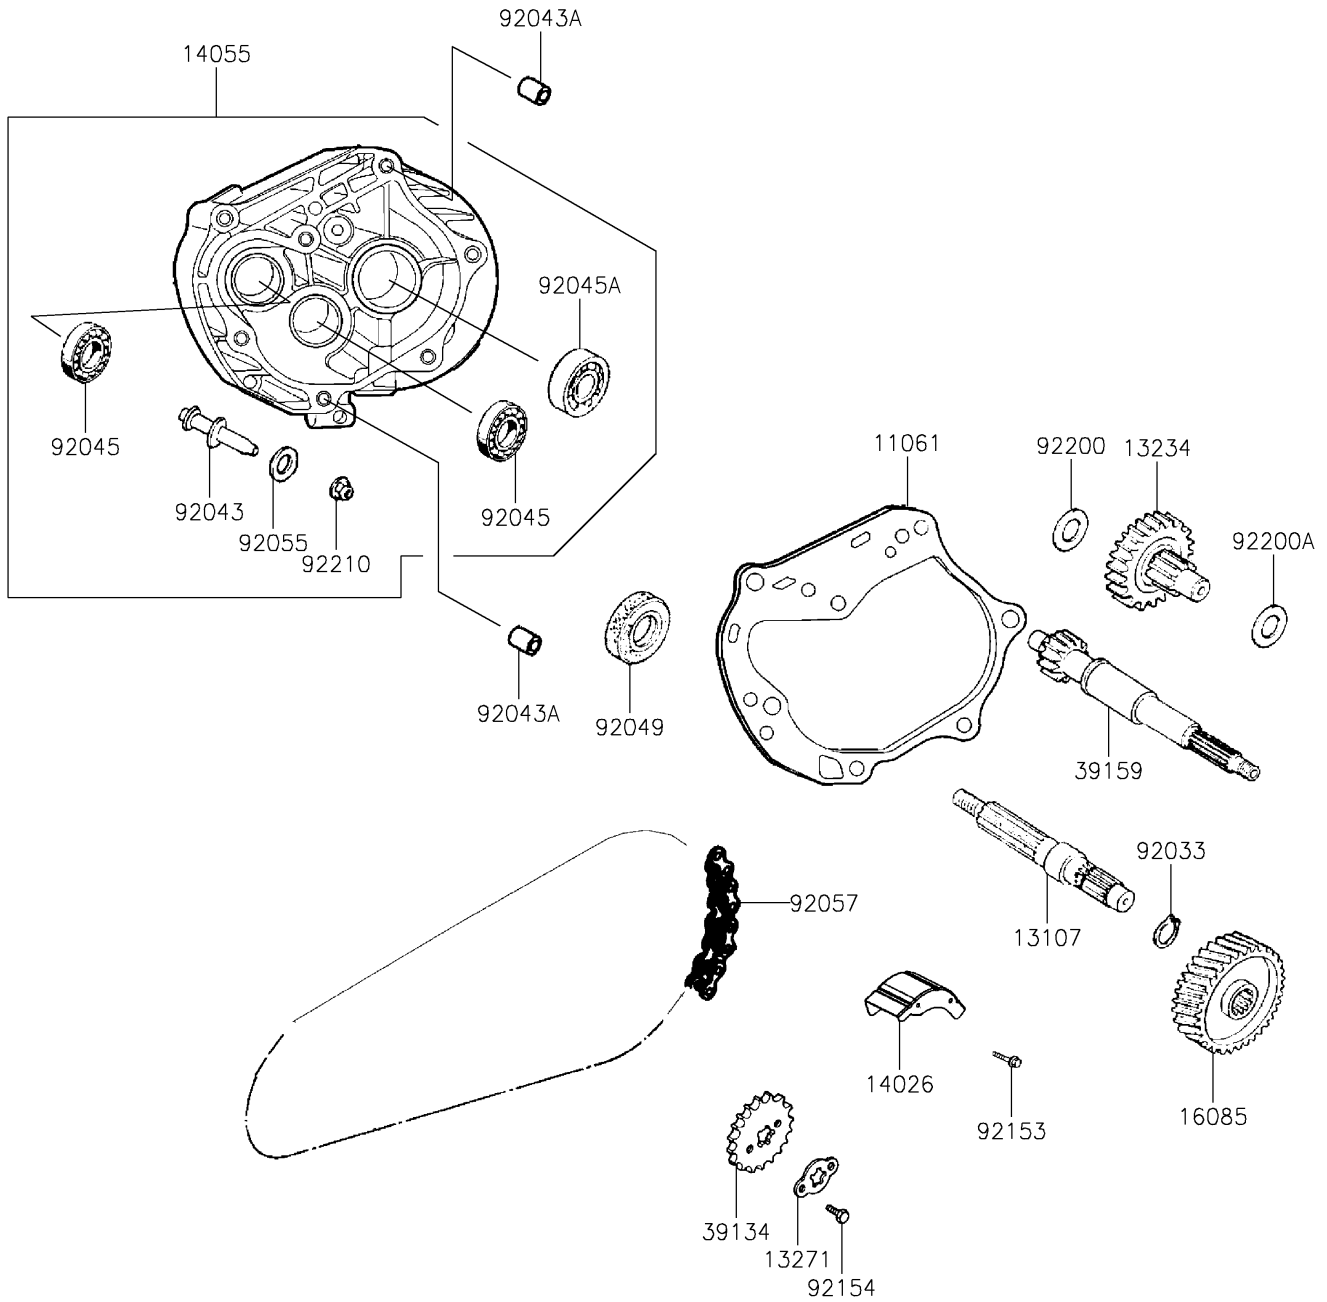

2023 KFX® 90 PARTS DIAGRAM

Gear Change Drum/Shift Fork(s)

E1362

2023 KFX® 90 PARTS LIST

Gear Change Drum/Shift Fork(s)

ITEM NAME	PART NUMBER	QUANTITY
GASKET,GEAR CASE (Ref # 11061)	11061-Y016	1
SHAFT,FINAL (Ref # 13107)	13107-Y004	1
SHAFT-COMP (Ref # 13234)	13234-Y001	1
PLATE (Ref # 13271)	13271-Y007	1
COVER-CHAIN (Ref # 14026)	14026-Y001	1
CASE-GEAR (Ref # 14055)	14055-Y001	1
GEAR,FINAL (Ref # 16085)	16085-Y004	1
SPROCKET-DRIVE (Ref # 39134)	39134-Y001	1
SHAFT-DRIVE (Ref # 39159)	39159-Y001	1
RING-SNAP (Ref # 92033)	92033-Y011	1
PIN,BRAKE (Ref # 92043)	92043-Y001	1
PIN,DOWEL,10X20 (Ref # 92043A)	92043-Y014	2
BEARING-BALL,6201 (Ref # 92045)	92045-Y002	2
BEARING-BALL,6004 UU (Ref # 92045A)	92045-Y005	1
SEAL-OIL,27X42X7 (Ref # 92049)	92049-Y008	1
RING-O,7.5X1.5 (Ref # 92055)	92055-Y002	1
CHAIN,DRIVE (Ref # 92057)	92057-Y004	1
BOLT,FLANGE,6X10 (Ref # 92153)	92153-Y045	2
BOLT,HEX,6X10 (Ref # 92154)	92154-Y145	2
WASHER,12MM (Ref # 92200)	92200-Y004	1
WASHER,15MM (Ref # 92200A)	92200-Y007	1
NUT,8MM (Ref # 92210)	92210-Y014	1