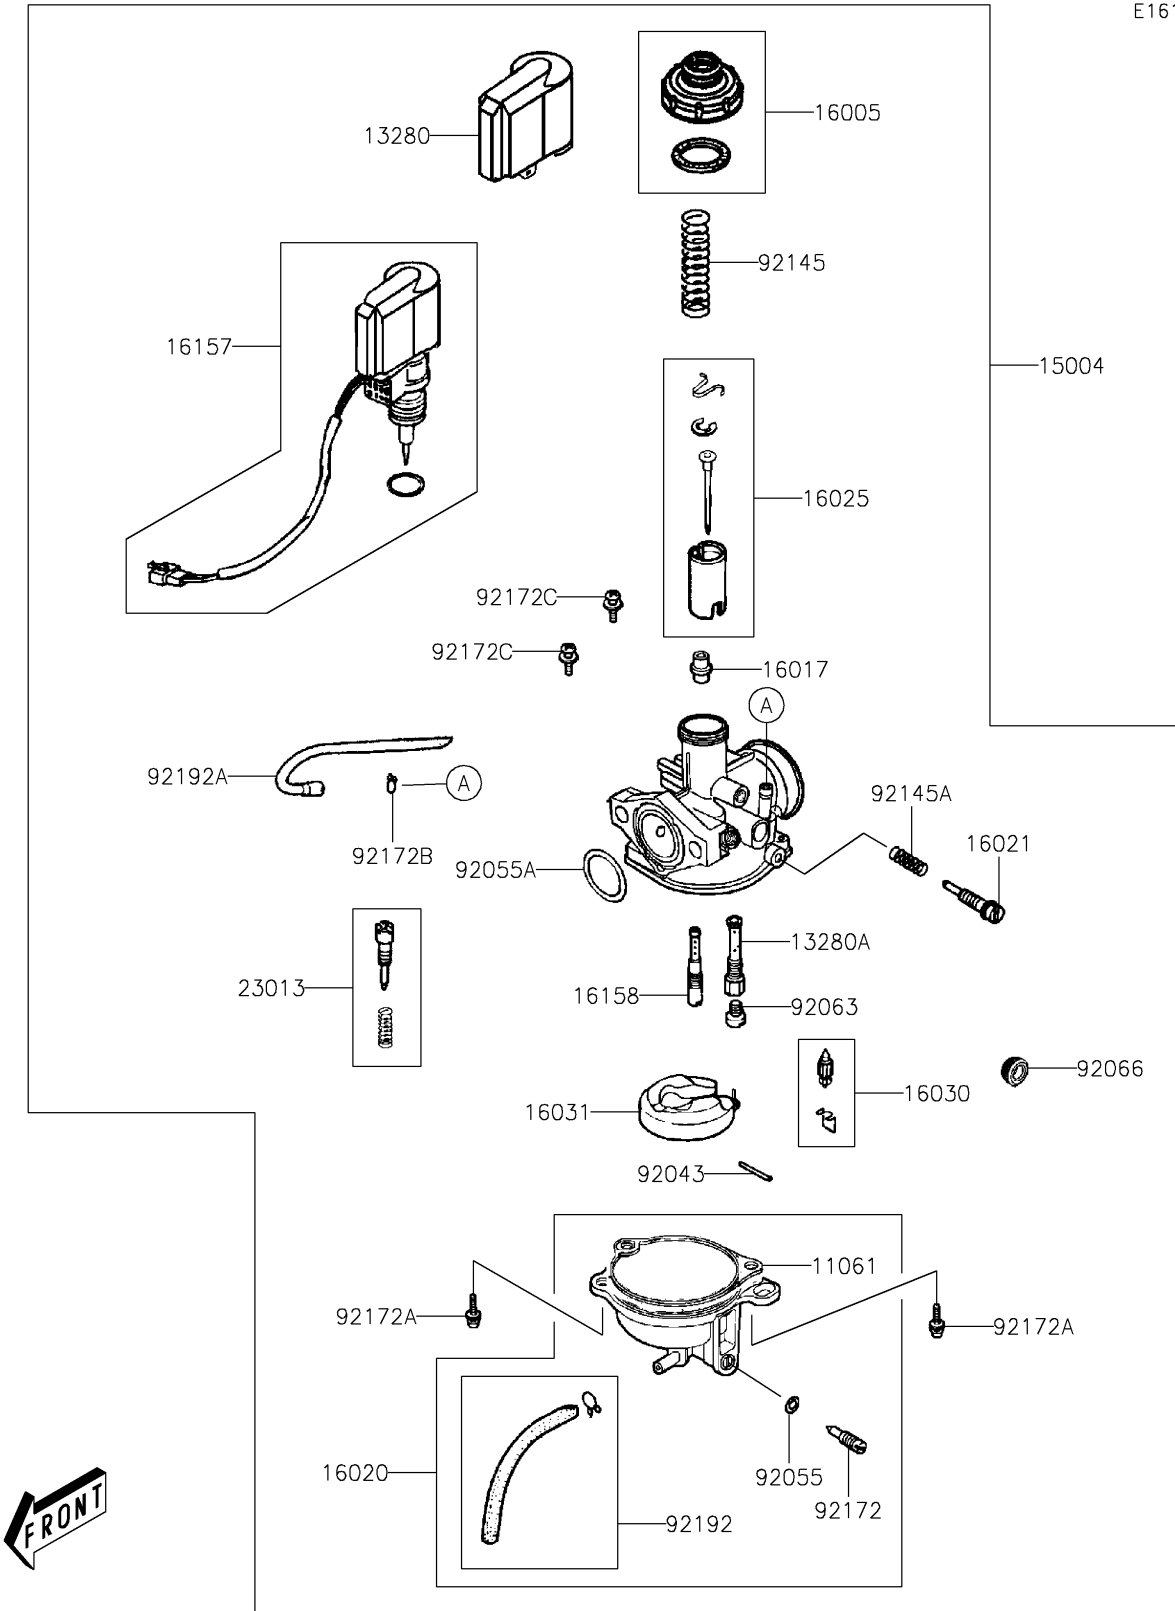

2023 KFX® 90 PARTS DIAGRAM

Carburetor

E1611

2023 KFX® 90 PARTS LIST

Carburetor

ITEM NAME	PART NUMBER	QUANTITY
GASKET,FLOAT CHAMBER (Ref # 11061)	11061-Y021	1
HOLDER,CAP (Ref # 13280)	13280-Y008	1
HOLDER,NEEDLE JET (Ref # 13280A)	13280-Y012	1
CARBURETOR-ASSY (Ref # 15004)	15004-Y008	1
TOP-CHAMBER (Ref # 16005)	16005-Y001	1
JET-NEEDLE (Ref # 16017)	16017-Y001	1
CHAMBER-FLOAT (Ref # 16020)	16020-Y001	1
SCREW-THROTTLE STOP (Ref # 16021)	16021-Y001	1
VALVE-THROTTLE (Ref # 16025)	16025-Y006	1
VALVE-FLOAT,ASSY (Ref # 16030)	16030-Y002	1
FLOAT (Ref # 16031)	16031-Y001	1
JET-STARTER (Ref # 16157)	16157-Y001	1
JET-SLOW (Ref # 16158)	16158-Y001	1
SCREW-ASSY,ADJUST (Ref # 23013)	23013-Y001	1
PIN (Ref # 92043)	92043-Y002	1
RING-O (Ref # 92055)	92055-Y001	1
RING-O (Ref # 92055A)	92055-Y016	1
JET-MAIN (Ref # 92063)	92063-Y001	1
PLUG (Ref # 92066)	92066-Y008	1
SPRING (Ref # 92145)	92145-Y002	1
SPRING (Ref # 92145A)	92145-Y004	1
SCREW,DRAIN (Ref # 92172)	92172-Y001	1
SCREW (Ref # 92172A)	92172-Y013	2
CLAMP (Ref # 92172B)	92172-Y023	1
SCREW,4X8 (Ref # 92172C)	92172-Y065	2
TUBE,ASSY (Ref # 92192)	92192-Y006	1
TUBE (Ref # 92192A)	92192-Y011	1