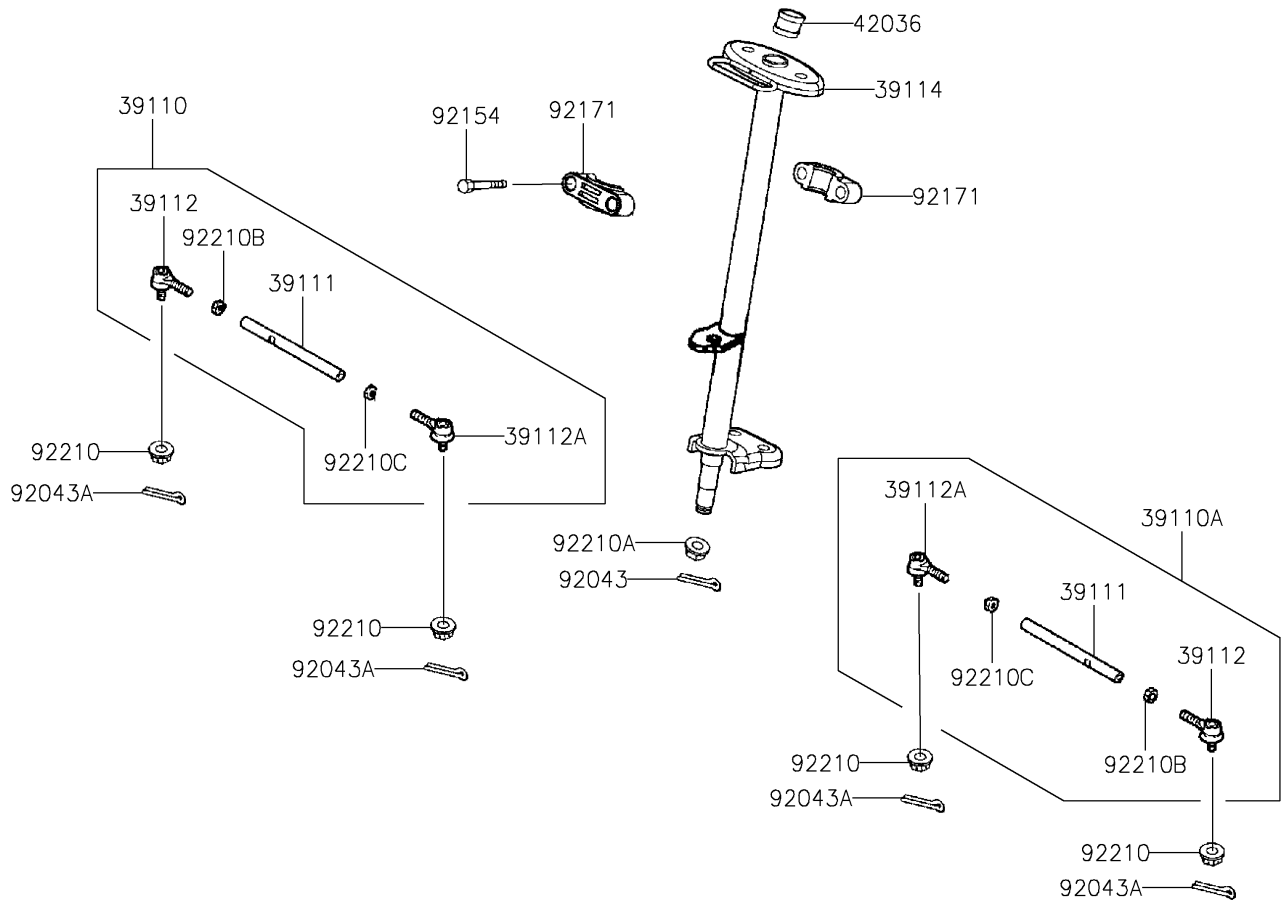

# 2023 KFX® 90 PARTS DIAGRAM

## Steering Shaft

F2121

## 2023 KFX® 90 PARTS LIST

### Steering Shaft

ITEM NAME	PART NUMBER	QUANTITY
ROD-ASSY-TIE,RH (Ref # 39110)	39110-Y003	1
ROD-ASSY-TIE,LH (Ref # 39110A)	39110-Y004	1
ROD-TIE (Ref # 39111)	39111-Y001	2
RODEND-TIE (Ref # 39112)	39112-Y003	2
RODEND-TIE (Ref # 39112A)	39112-Y004	2
SHAFT-COMP-STRG (Ref # 39114)	39114-Y004	1
SLEEVE (Ref # 42036)	42036-Y001	1
PIN,3X25 (Ref # 92043)	92043-Y009	1
PIN,2.5X20 (Ref # 92043A)	92043-Y010	4
BOLT,FLANGE,8X65 (Ref # 92154)	92154-Y120	2
CLAMP,STEERING SHAFT (Ref # 92171)	92171-Y006	2
NUT,10MM (Ref # 92210)	92210-Y010	4
NUT,14MM (Ref # 92210A)	92210-Y012	1
NUT,10MM (Ref # 92210B)	92210-Y021	2
NUT,10MM (Ref # 92210C)	92210-Y022	2