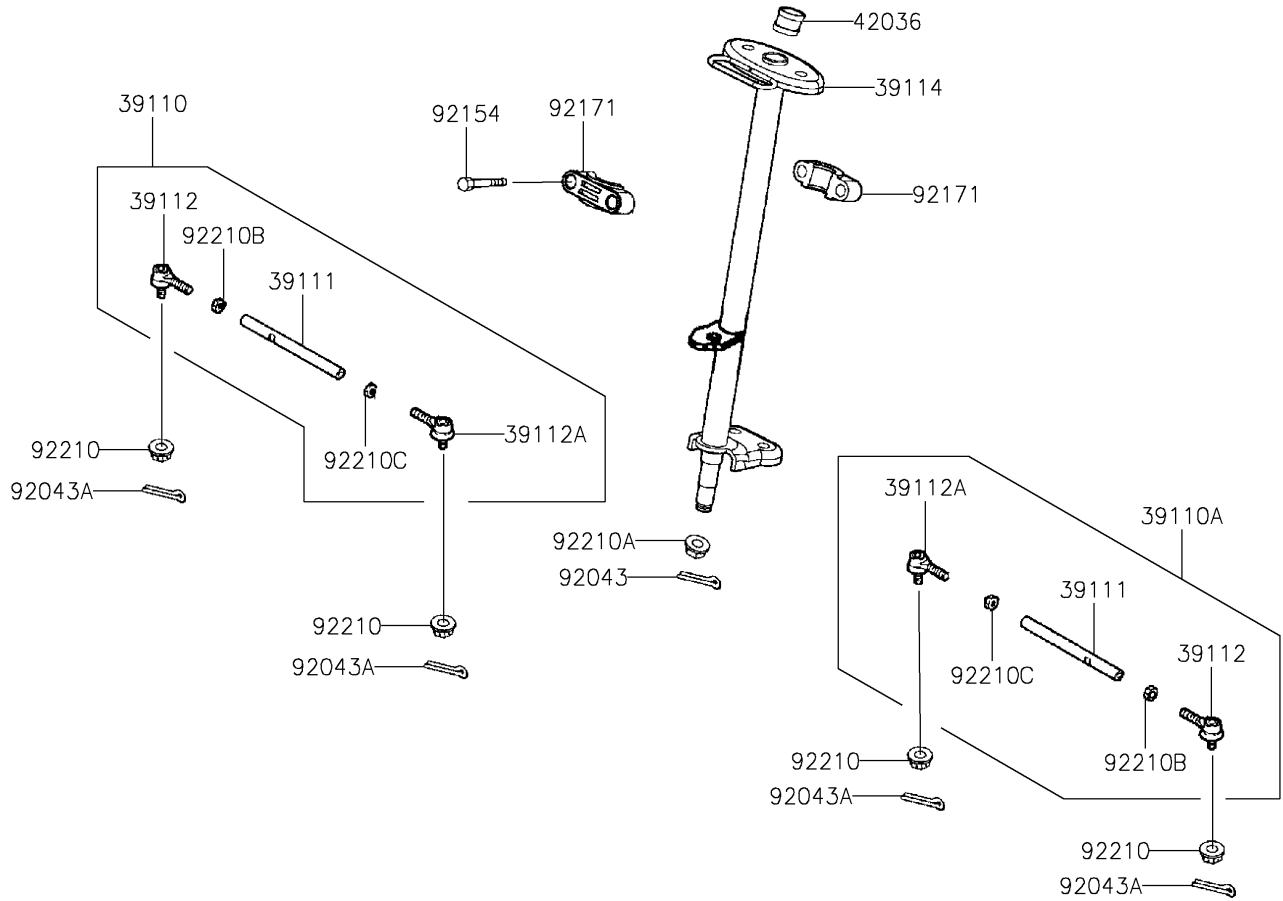

2024 KFX® 90 PARTS DIAGRAM

Steering Shaft

F2121

2024 KFX® 90 PARTS LIST

Steering Shaft

ITEM NAME	PART NUMBER	QUANTITY
ROD-ASSY-TIE,RH (Ref # 39110)	39110-Y003	1
ROD-ASSY-TIE,LH (Ref # 39110A)	39110-Y004	1
ROD-TIE (Ref # 39111)	39111-Y001	2
RODEND-TIE (Ref # 39112)	39112-Y003	2
RODEND-TIE (Ref # 39112A)	39112-Y004	2
SHAFT-COMP-STRG (Ref # 39114)	39114-Y004	1
SLEEVE (Ref # 42036)	42036-Y001	1
PIN,3X25 (Ref # 92043)	92043-Y009	1
PIN,2.5X20 (Ref # 92043A)	92043-Y010	4
BOLT,FLANGE,8X65 (Ref # 92154)	92154-Y120	2
CLAMP,STEERING SHAFT (Ref # 92171)	92171-Y006	2
NUT,10MM (Ref # 92210)	92210-Y010	4
NUT,14MM (Ref # 92210A)	92210-Y012	1
NUT,10MM (Ref # 92210B)	92210-Y021	2
NUT,10MM (Ref # 92210C)	92210-Y022	2