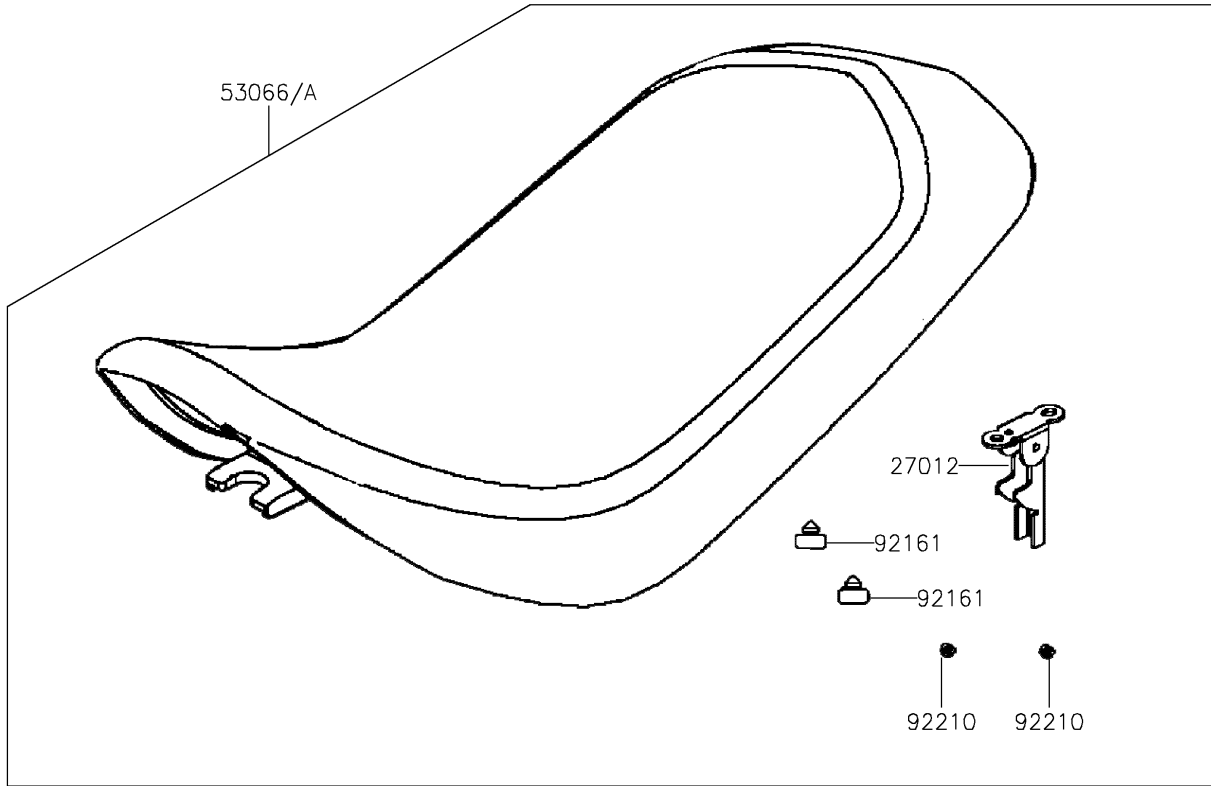

# 2024 KFX® 90 PARTS DIAGRAM

Seat

F2510

## 2024 KFX® 90 PARTS LIST

### Seat

| ITEM NAME                    | PART NUMBER | QUANTITY |
|------------------------------|-------------|----------|
| HOOK,SEAT LOCK (Ref # 27012) | 27012-Y001  | 1        |
| GAUGE,AIR (Ref # 52005)      | 52005-Y001  | 1        |
| SEAT-ASSY (Ref # 53066)      | 53066-Y009  | 1        |
| SEAT-ASSY (Ref # 53066A)     | 53066-Y012  | 1        |
| TOOL-KIT (Ref # 56007)       | 56007-Y001  | 1        |
| BAND,TOOL (Ref # 92072)      | 92072-Y002  | 1        |
| DAMPER (Ref # 92161)         | 92161-Y004  | 2        |
| NUT,6MM (Ref # 92210)        | 92210-Y027  | 2        |