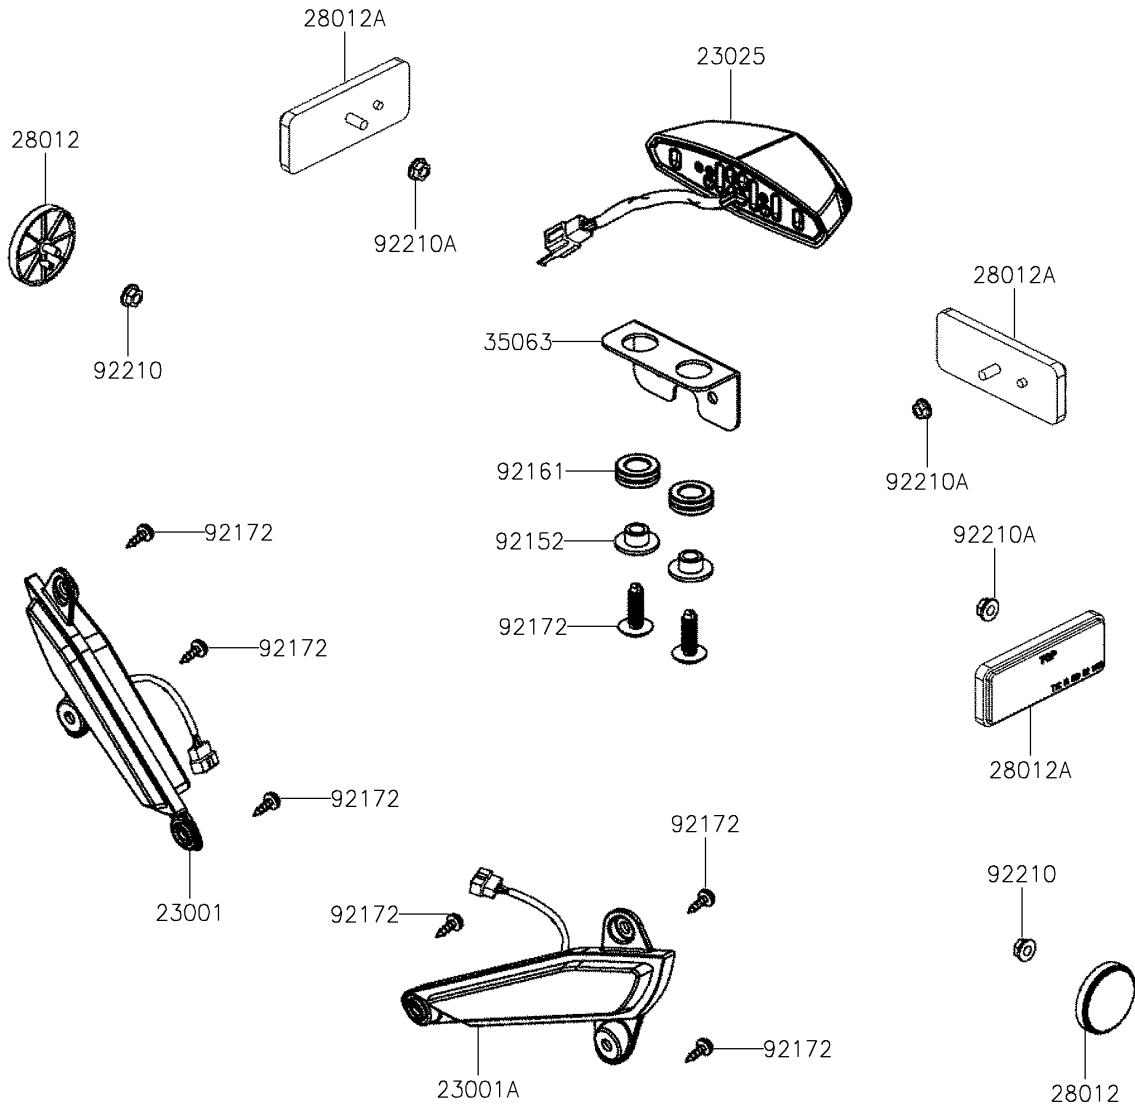

2023 KFX® 90 PARTS DIAGRAM

Taillight(s)

F2720

2023 KFX® 90 PARTS LIST

Taillight(s)

ITEM NAME	PART NUMBER	QUANTITY
LAMP-ASSY-HEAD,LED,RH (Ref # 23001)	23001-Y002	1
LAMP-ASSY-HEAD,LED,LH (Ref # 23001A)	23001-Y003	1
LAMP-TAIL,LED (Ref # 23025)	23025-Y011	1
REFLECTOR-REFLEX (Ref # 28012)	28012-Y002	2
REFLECTOR-REFLEX (Ref # 28012A)	28012-Y003	3
STAY,TAIL LIGHT (Ref # 35063)	35063-Y047	1
COLLAR (Ref # 92152)	92152-Y077	2
DAMPER (Ref # 92161)	92161-Y058	2
SCREW,TAPPING,5X16 (Ref # 92172)	92172-Y020	8
NUT,6MM (Ref # 92210)	92210-Y026	2
NUT,FLANGE,5MM (Ref # 92210A)	92210-Y053	3