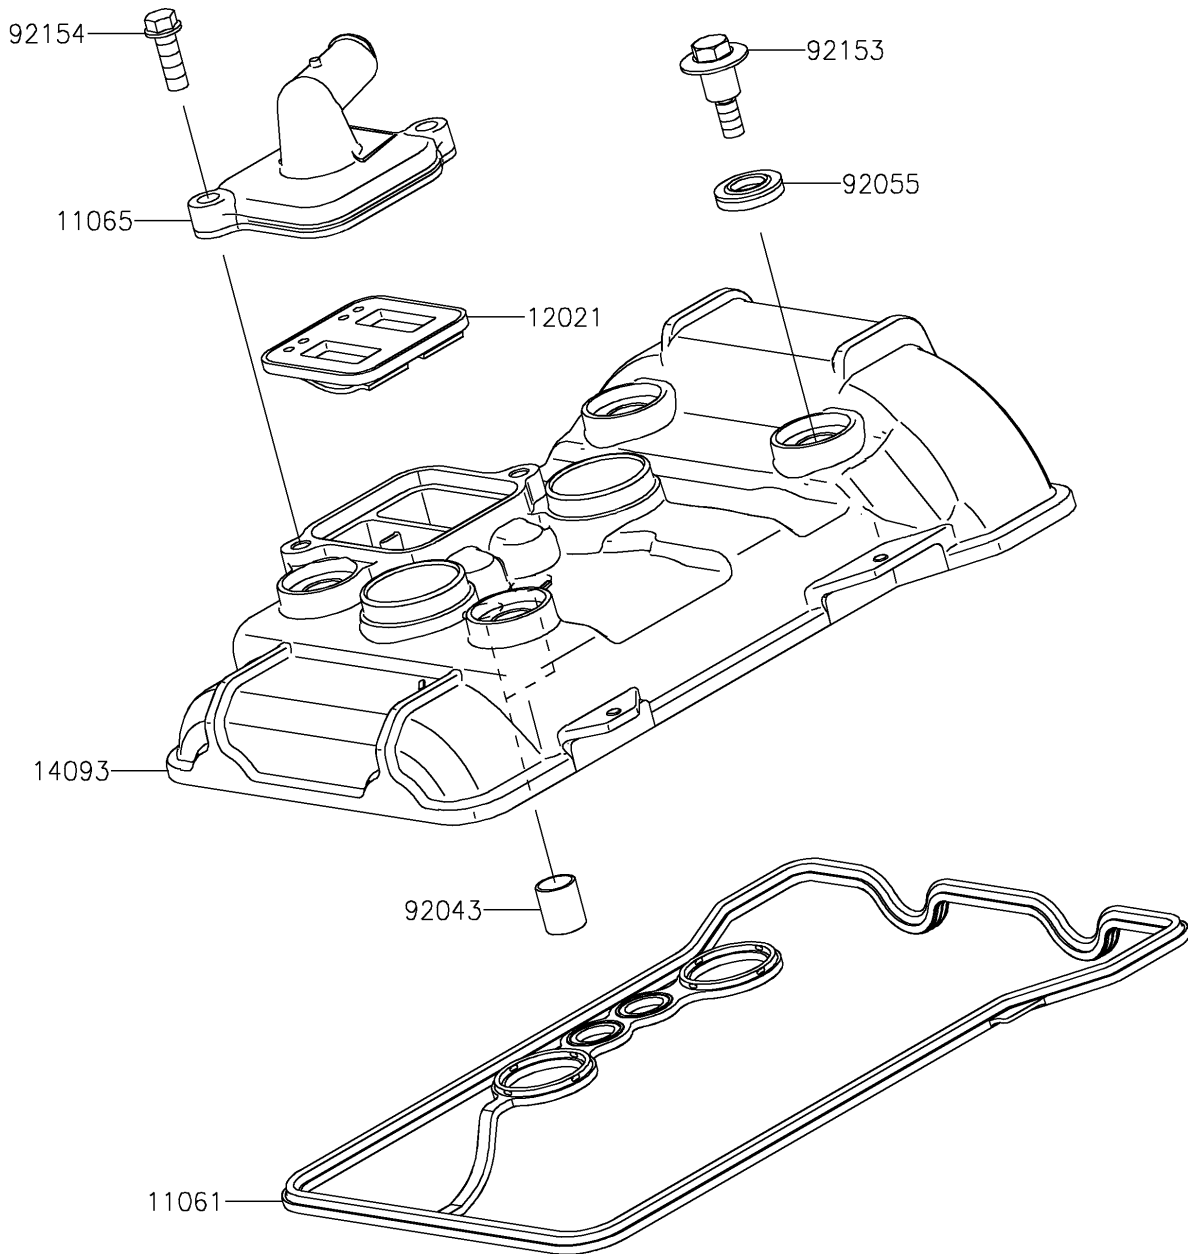

# 2024 Ninja 400 KRT Edition ABS PARTS DIAGRAM

Cylinder Head Cover

E1112

### Cylinder Head Cover

ITEM NAME	PART NUMBER	QUANTITY
GASKET,CYLINDER HEAD COVER (Ref # 11061)	11061-1337	1
CAP,HEAD (Ref # 11065)	11065-1311	1
VALVE-ASSY-REED (Ref # 12021)	12021-0708	1
COVER,CYLINDER HEAD (Ref # 14093)	14093-0818	1
PIN,10.1X12X14 (Ref # 92043)	92043-4009	2
RING-O (Ref # 92055)	92055-0143	4
BOLT,HEAD COVER (Ref # 92153)	92153-0793	4
BOLT,FLANGED,6X18 (Ref # 92154)	92154-1775	2