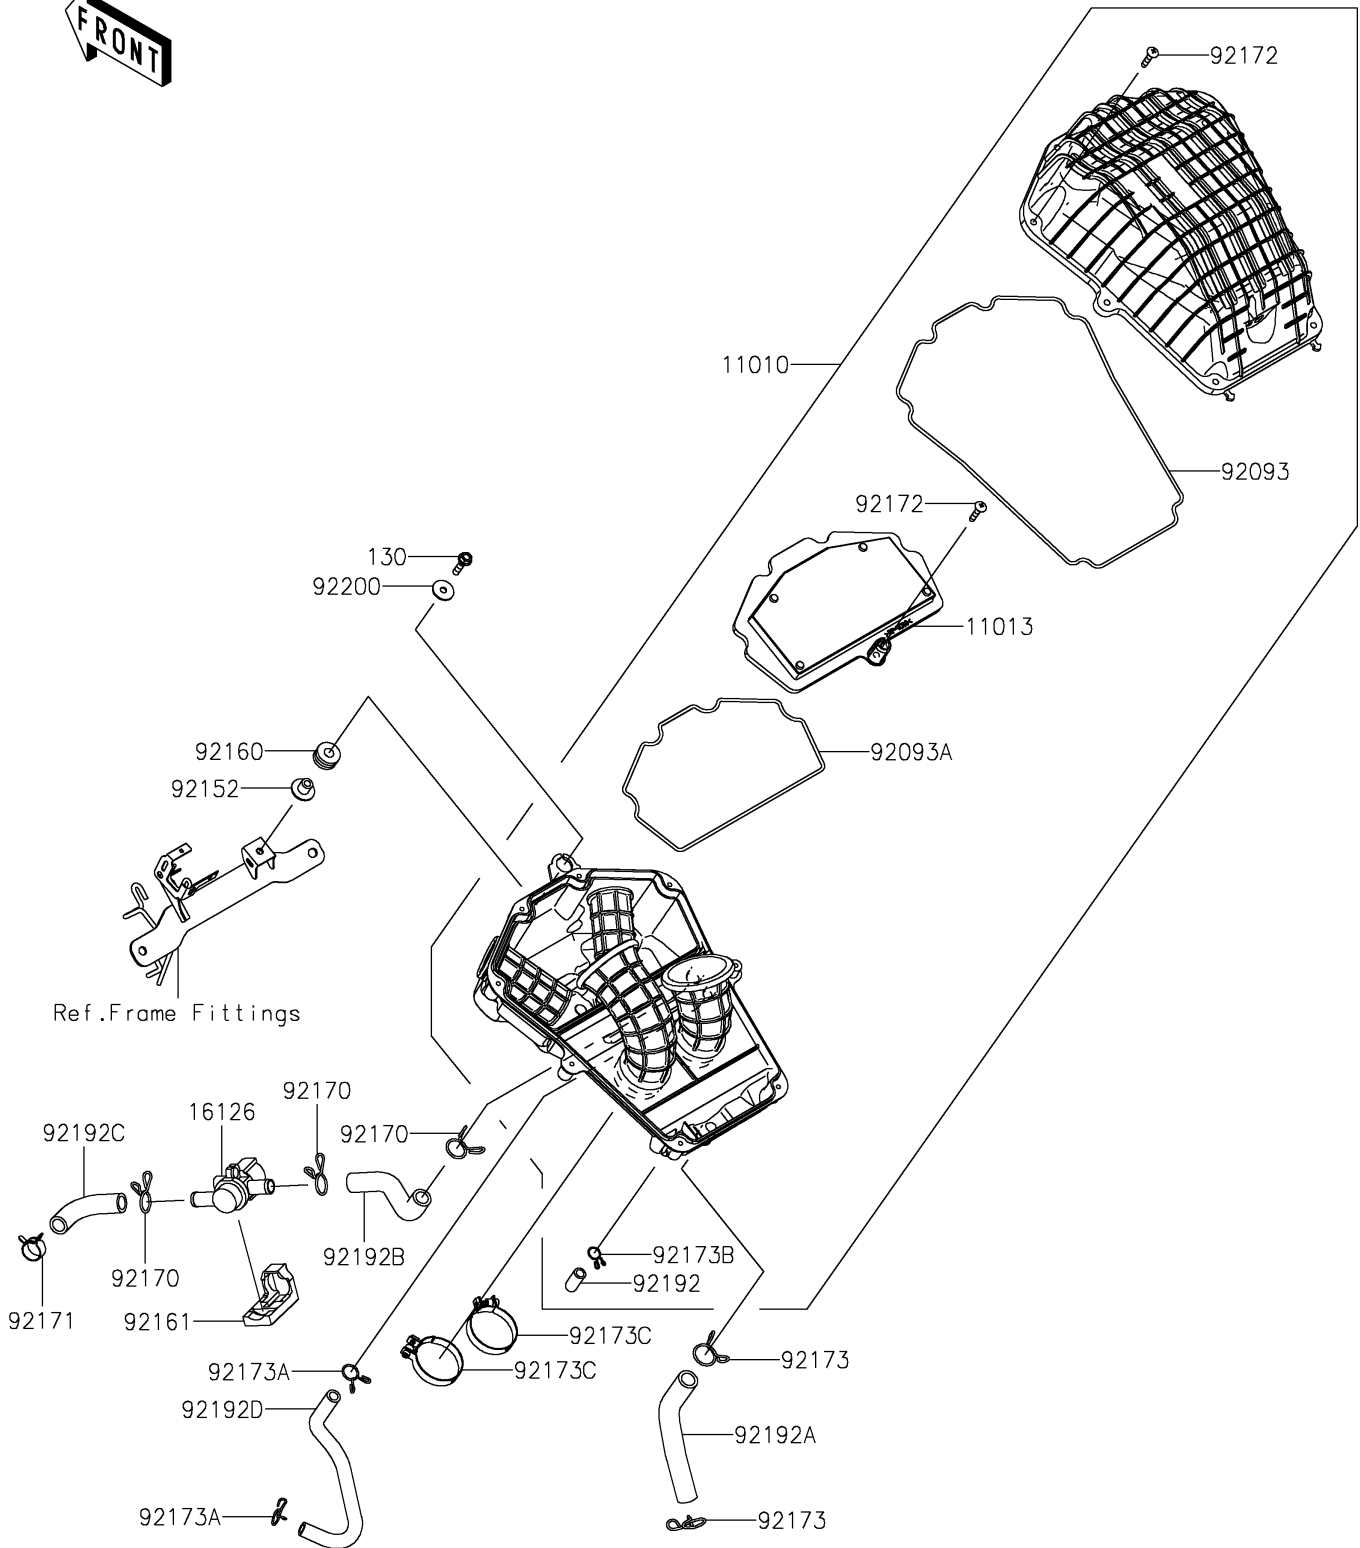

# 2024 Ninja 400 ABS PARTS DIAGRAM

Air Cleaner

E1130

## 2024 Ninja 400 ABS PARTS LIST

### Air Cleaner

ITEM NAME	PART NUMBER	QUANTITY
FILTER-ASSY-AIR (Ref # 11010)	11010-1846	1
ELEMENT-AIR FILTER (Ref # 11013)	11013-0767	1
VALVE,AIR CUT (Ref # 16126)	16126-0744	1
SEAL,CASE (Ref # 92093)	92093-0706	1
SEAL,ELEMENT (Ref # 92093A)	92093-0707	1
COLLAR,6.5X10.5X13.1 (Ref # 92152)	92152-0547	1
DAMPER (Ref # 92160)	92160-1162	1
DAMPER (Ref # 92161)	92161-1933	1
CLAMP (Ref # 92170)	92170-1017	3
CLAMP,18.8MM (Ref # 92171)	92171-2056	1
SCREW,5X25 (Ref # 92172)	92172-0891	9
CLAMP,20MM (Ref # 92173)	92173-0190	2
CLAMP,14MM (Ref # 92173A)	92173-0192	2
CLAMP (Ref # 92173B)	92173-1714	1
CLAMP (Ref # 92173C)	92173-2714	2
TUBE,DRAIN CLEAN (Ref # 92192)	92192-1744	1
TUBE,BREATHER (Ref # 92192A)	92192-1810	1
TUBE,AIR CUT VALVE-AIR CLEANER (Ref # 92192B)	92192-1811	1
TUBE,AIR CUT VALVE-HEAD CAP (Ref # 92192C)	92192-1812	1
TUBE,ISC-AIR CLEANER (Ref # 92192D)	92192-1813	1
WASHER,6.5X22X1.6 (Ref # 92200)	92200-1087	1
BOLT-FLANGED,6X25 (Ref # 130)	130BB0625	1